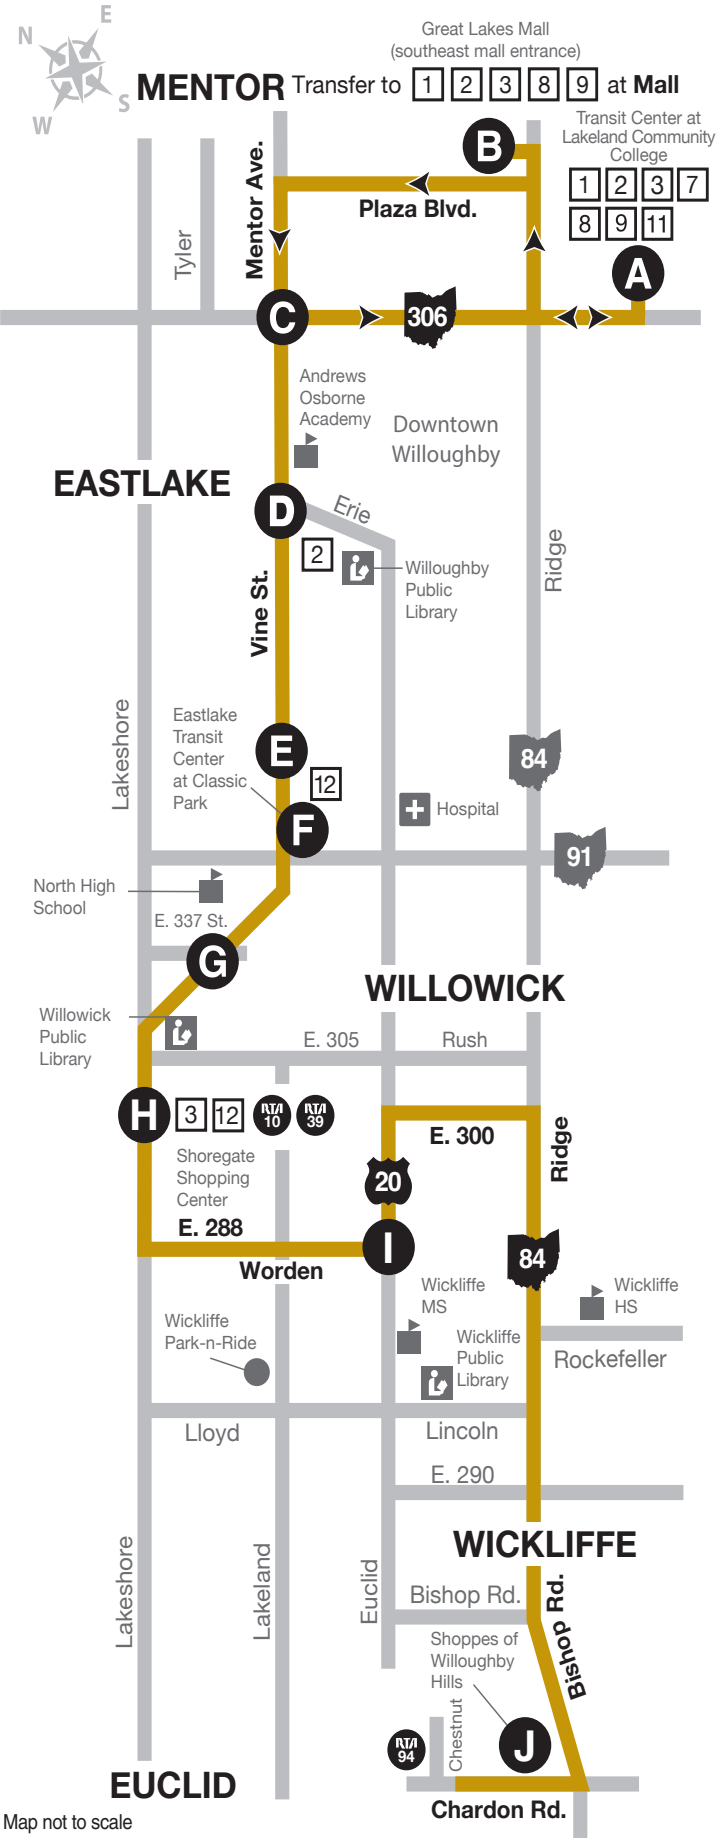

6

WEEKDAYS

Mentor, Willoughby, Eastlake, Willowick, Wickliffe, Willoughby Hills

WESTBOUND

From Great Lakes Mall to Shoregate to Shoppes of Willoughby Hills via Vine St.

BUS DEPARTS AT THESE TIMES
PM TIMES IN BOLD

Lakeland Transit Center	Great Lakes Mall	Mentor & SR 306	Vine & Erie	Vine & Lakeland	Eastlake Transit Ctr.	Vine & E. 337	Shoregate	Euclid & Worden	Shoppes of Willoughby Hills
A	B	C	D	E	F	G	H	I	J
	5:14	5:20	5:24	5:26	5:29	5:33	5:39	5:47	5:56
6:06	6:14	6:20	6:24	6:26	6:29	6:33	6:39	6:47	6:56
7:06	7:14	7:20	7:24	7:26	7:29	7:33	7:39	7:47	7:56
8:06	8:14	8:20	8:24	8:26	8:29	8:33	8:39	8:47	8:56
9:06	9:14	9:20	9:24	9:26	9:29	9:33	9:39	9:47	9:56
10:06	10:14	10:20	10:24	10:26	10:29	10:33	10:39	10:47	10:56
11:06	11:14	11:20	11:24	11:26	11:29	11:33	11:39	11:47	11:56
12:06	12:14	12:20	12:24	12:26	12:29	12:33	12:39	12:47	12:56
1:06	1:14	1:20	1:24	1:26	1:29	1:33	1:39	1:47	1:56
2:06	2:14	2:20	2:24	2:26	2:29	2:33	2:39	2:47	2:56
3:06	3:14	3:20	3:24	3:26	3:29	3:33	3:39	3:47	3:56
4:06	4:14	4:20	4:24	4:26	4:29	4:33	4:39	4:47	4:56
5:06	5:14	5:20	5:24	5:26	5:29	5:33	5:39	5:47	5:56
6:06	6:14	6:20	6:24	6:26	6:29	6:33	6:39	6:47	6:56
7:06	7:14	7:20	7:24	7:26	7:29	7:33	7:39	7:47	7:56
8:06	8:14	8:20	8:24	8:26	8:29	8:33	8:39	8:47	8:56

Westbound trips enter Shoregate. Eastbound trips stay on Lakeshore Blvd.

MAP LEGEND

- Bus Stop
- Laketransit Transfer
- RTA Transfer
- 📖 Libraries
- 🏫 Schools
- Points of Interest
- 🛣️ Weekday Route

- Please board at designated Laketransit stops only.
- Bus stop signs are approximately every 1/4 mile along the route.
- Strollers must be folded aboard bus.