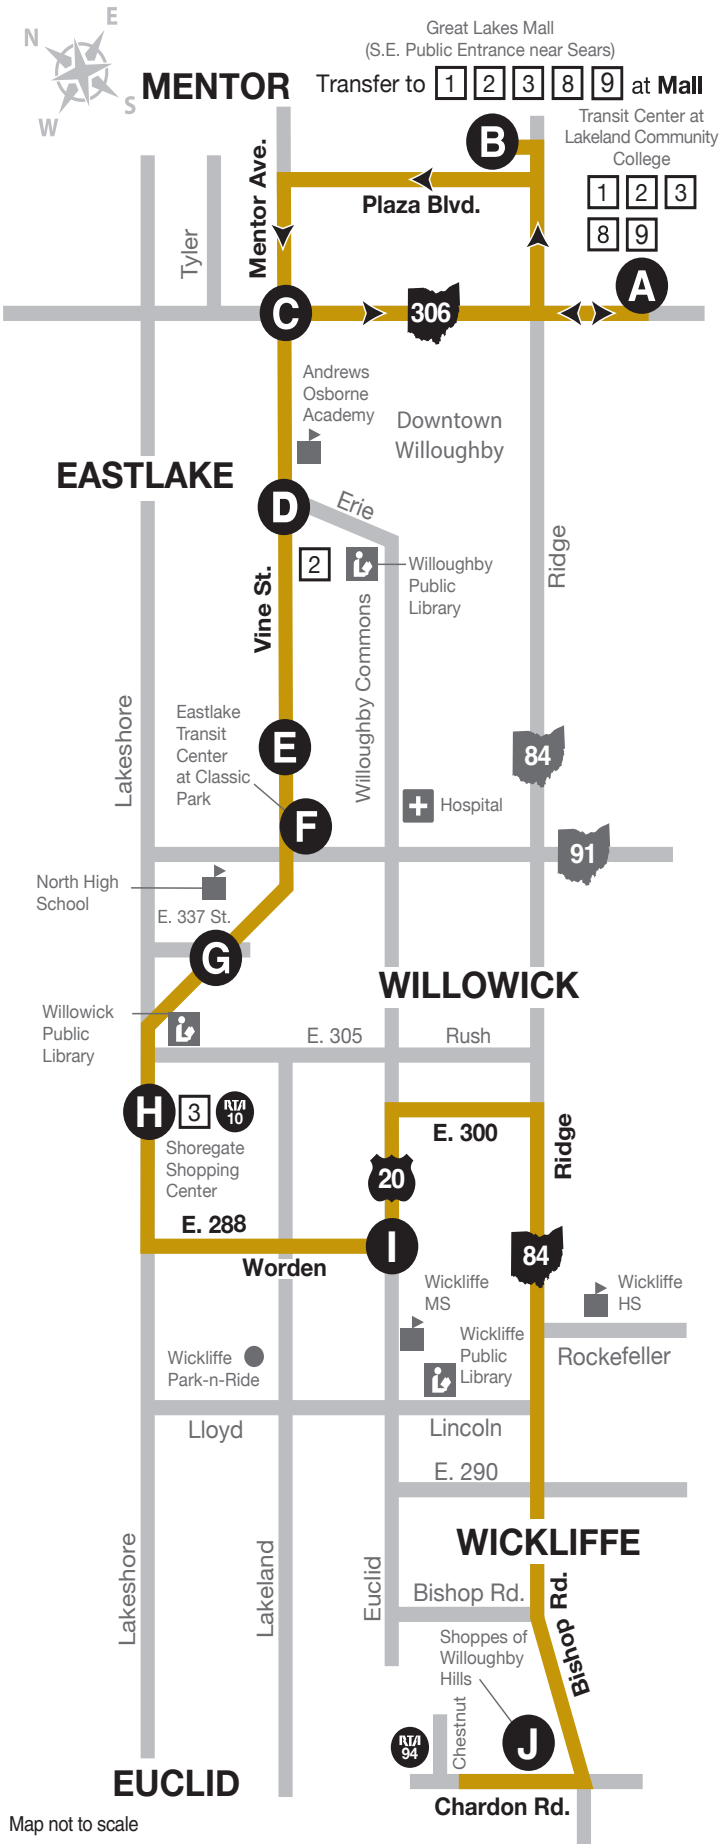

SATURDAY

Mentor, Willoughby, Eastlake, Willowick, Wickliffe, Willoughby Hills

WESTBOUND

From Great Lakes Mall to Shoregate to Shoppes of Willoughby Hills via Vine St.

BUS DEPARTS AT THESE TIMES
PM TIMES IN BOLD

Map not to scale

Great Lakes Mall	Mentor & SR 306	Vine & Erie	Vine & Lakeland	Eastlake Transit Ctr.	Vine & E. 337	Shoregate	Euclid & Worden	Shoppes of Willoughby Hills
B	C	D	E	F	G	H	I	J
6:14	6:20	6:24	6:26	6:29	6:33	6:39	6:47	6:56
7:14	7:20	7:24	7:26	7:29	7:33	7:39	7:47	7:56
8:14	8:20	8:24	8:26	8:29	8:33	8:39	8:47	8:56
9:14	9:20	9:24	9:26	9:29	9:33	9:39	9:47	9:56
10:14	10:20	10:24	10:26	10:29	10:33	10:39	10:47	10:56
11:14	11:20	11:24	11:26	11:29	11:33	11:39	11:47	11:56
12:14	12:20	12:24	12:26	12:29	12:33	12:39	12:47	12:56
1:14	1:20	1:24	1:26	1:29	1:33	1:39	1:47	1:56
2:14	2:20	2:24	2:26	2:29	2:33	2:39	2:47	2:56
3:14	3:20	3:24	3:26	3:29	3:33	3:39	3:47	3:56
4:14	4:20	4:24	4:26	4:29	4:33	4:39	4:47	4:56
5:14	5:20	5:24	5:26	5:29	5:33	5:39	5:47	5:56
6:14	6:20	6:24	6:26	6:29	6:33	6:39	6:47	6:56
7:14	7:20	7:24	7:26	7:29	7:33	7:39	7:47	7:56
8:14	8:20	8:24	8:26	8:29	8:33	8:39	8:47	8:56

Westbound trips enter Shoregate. Eastbound trips stay on Lakeshore Blvd.

MAP LEGEND

- Bus Stop
- 📖 Libraries
- Points of Interest
- ☐ Laketransit Transfer
- 🎓 Schools
- Saturday Route
- RTA RTA Transfer