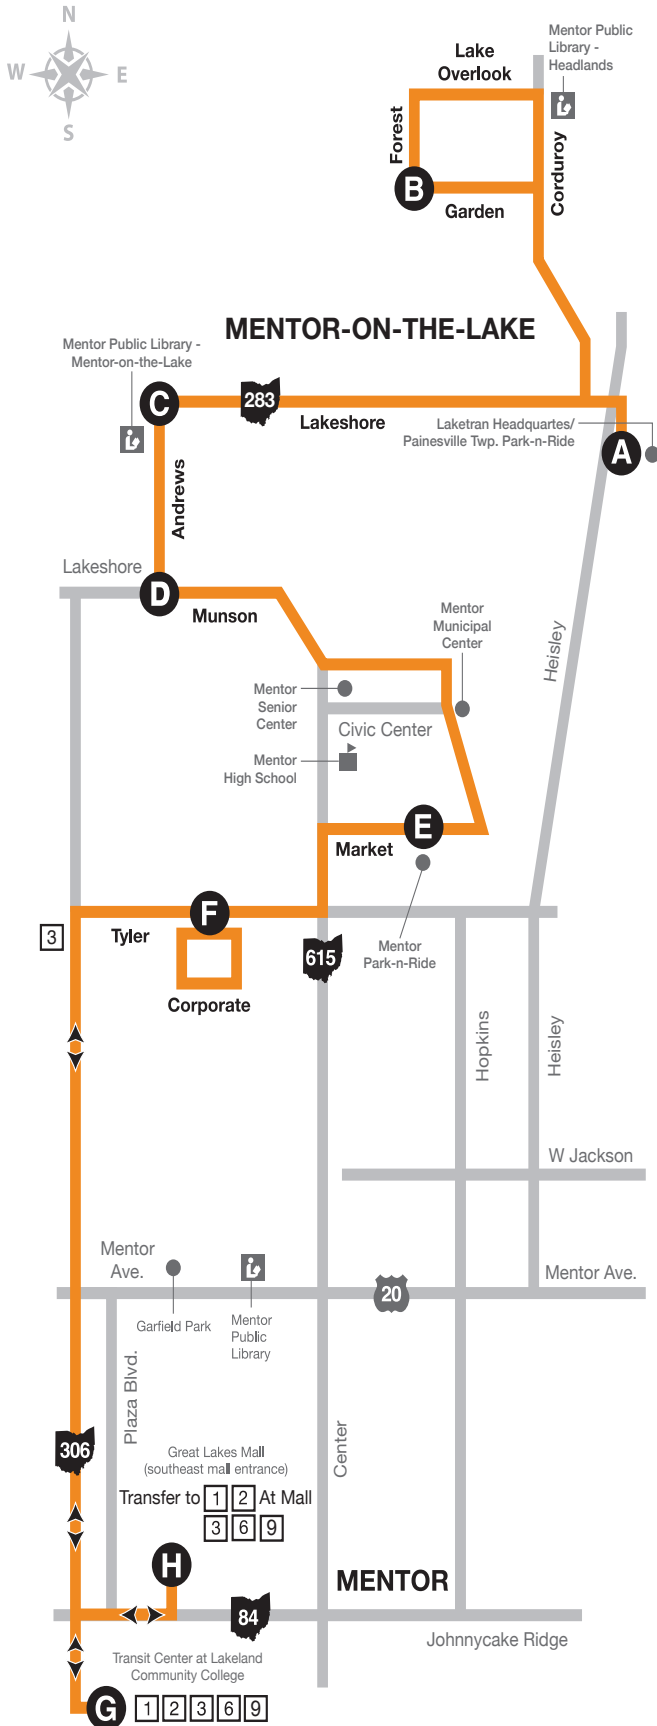

SATURDAY

Mentor, Mentor-on-the-Lake, Mentor Headlands, Painesville Township

SOUTHBOUND

From Mentor Headlands and Mentor-on-the-Lake to Lakeland Community College via Tyler Blvd.

BUS DEPARTS AT THESE TIMES
PM TIMES IN BOLD

	Painesville Twp. Park-n-Ride	Forest & Garden	Lakeshore & Andrews	Andrews & Munson	Mentor Park-n-Ride	Tyler & Corporate	Lakeland Transit Center
	A	B	C	D	E	F	G
	6:05	6:11	6:23	6:25	6:35	6:43	6:53
	7:05	7:11	7:23	7:25	7:35	7:43	7:53
	8:05	8:11	8:23	8:25	8:35	8:43	8:53
	9:05	9:11	9:23	9:25	9:35	9:43	9:53
	10:05	10:11	10:23	10:25	10:35	10:43	10:53
	11:05	11:11	11:23	11:25	11:35	11:43	11:53
	12:05	12:11	12:23	12:25	12:35	12:43	12:53
	1:05	1:11	1:23	1:25	1:35	1:43	1:53
	2:05	2:11	2:23	2:25	2:35	2:43	2:53
	3:05	3:11	3:23	3:25	3:35	3:43	3:53
	4:05	4:11	4:23	4:25	4:35	4:43	4:53
	5:05	5:11	5:23	5:25	5:35	5:43	5:53
	6:05	6:11	6:23	6:25	6:35	6:43	6:53
	7:05	7:11	7:23	7:25	7:35	7:43	7:53
	8:05	8:11	8:23	8:25	8:35	8:43	8:53

MAP LEGEND

- Bus Stop
- 📖 Libraries
- Points of Interest
- ☐ Laketrans Transfer
- 🏫 Schools
- Saturday Route

- Please board at designated Laketrans stops only.
- Bus stop signs are approximately every 1/4 mile along the route.
- Strollers must be folded aboard bus.