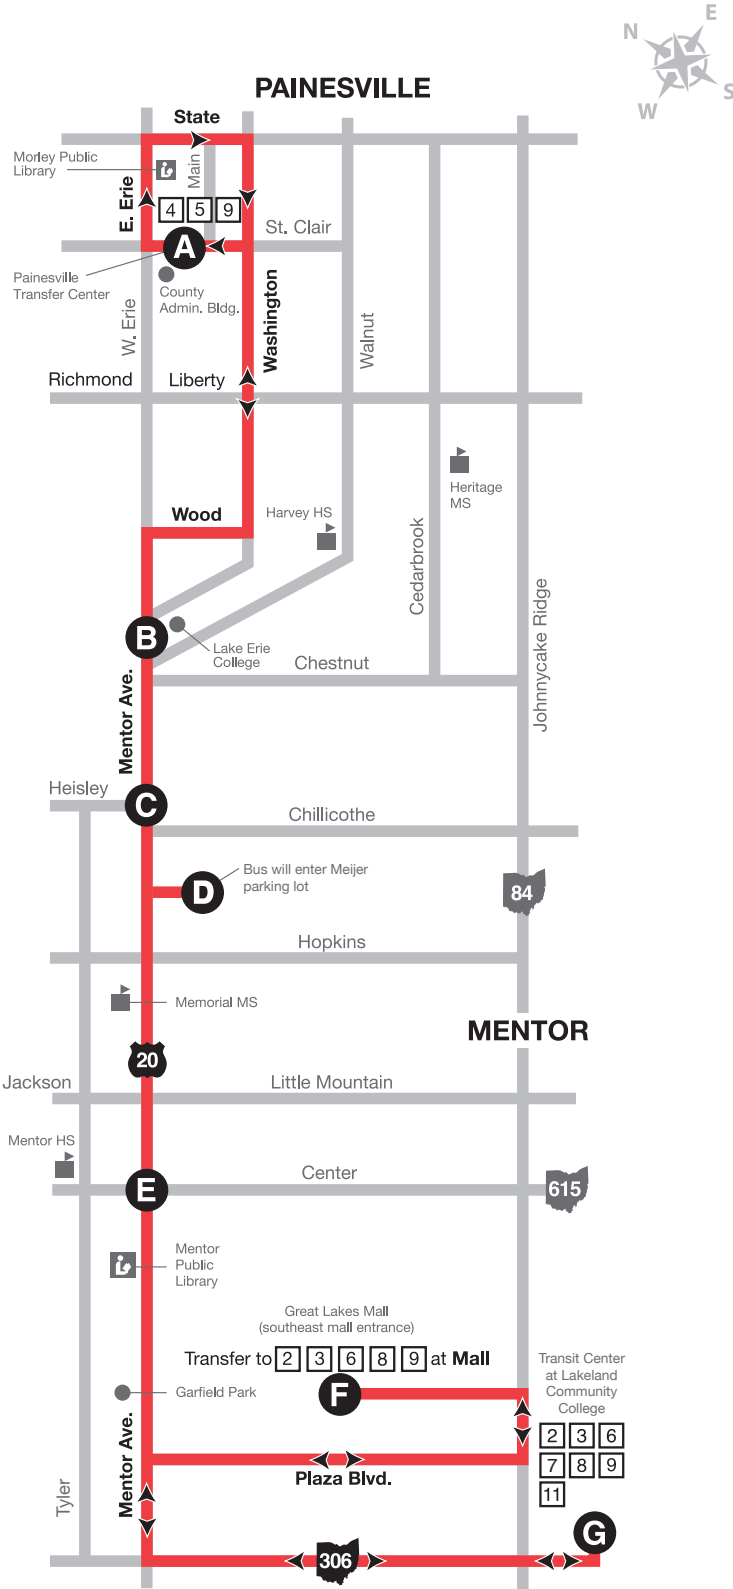

1

WEEKDAYS

Mentor, Painesville Township, Painesville

WESTBOUND

From Painesville to Lakeland Community College

BUS DEPARTS AT THESE TIMES
PM TIMES IN BOLD

Map not to scale

	Painesville 3rd & High (Fairport)	Painesville Transfer Center	Lake Erie College	Mentor & Heisley	Mentor Commons (Meijer)	Mentor & Center (SR 615)	Great Lakes Mall	Lakeland Transit Center
		A	B	C	D	E	F	G
	5:48	6:00	6:05	6:18	6:21	6:28	6:35	6:48 C
		6:40	6:45	6:58	7:01	7:08	7:15	7:28
		7:20	7:25	7:38	7:41	7:48	7:55	8:08
		8:00	8:05	8:18	8:21	8:28	8:35	8:48
		8:40	8:45	8:58	9:01	9:08	9:15	9:28
		9:20	9:25	9:38	9:41	9:48	9:55	10:08
		10:00	10:05	10:18	10:21	10:28	10:35	10:48
		10:40	10:45	10:58	11:01	11:08	11:15	11:28
		11:20	11:25	11:38	11:41	11:48	11:55	12:08
		12:00	12:05	12:18	12:21	12:28	12:35	12:48
		12:40	12:45	12:58	1:01	1:08	1:15	1:28
		1:20	1:25	1:38	1:41	1:48	1:55	2:08
		2:00	2:05	2:18	2:21	2:28	2:35	2:48
		2:40	2:45	2:58	3:01	3:08	3:15	3:28
		3:20	3:25	3:38	3:41	3:48	3:55	4:08
		4:00	4:05	4:18	4:21	4:28	4:35	4:48 C
		4:40	4:45	4:58	5:01	5:08	5:15	5:28 C
		5:20	5:25	5:38	5:41	5:48	5:55	6:08
		6:00	6:05	6:18	6:21	6:28	6:35	6:48
		6:40	6:45	6:58	7:01	7:08	7:15	7:28
		7:20	7:25	7:38	7:41	7:48	7:55	8:08

C Denotes trips with connections to Cleveland Park-n-Ride Service

MAP LEGEND

- Bus Stop
- Laketran Transfer
- 📖 Libraries
- 🏫 Schools
- Points of Interest
- ➡ Weekday Route

- Please board at designated Laketran stops only.
- Bus stop signs are approximately every 1/4 mile along the route.
- Strollers must be folded aboard bus.