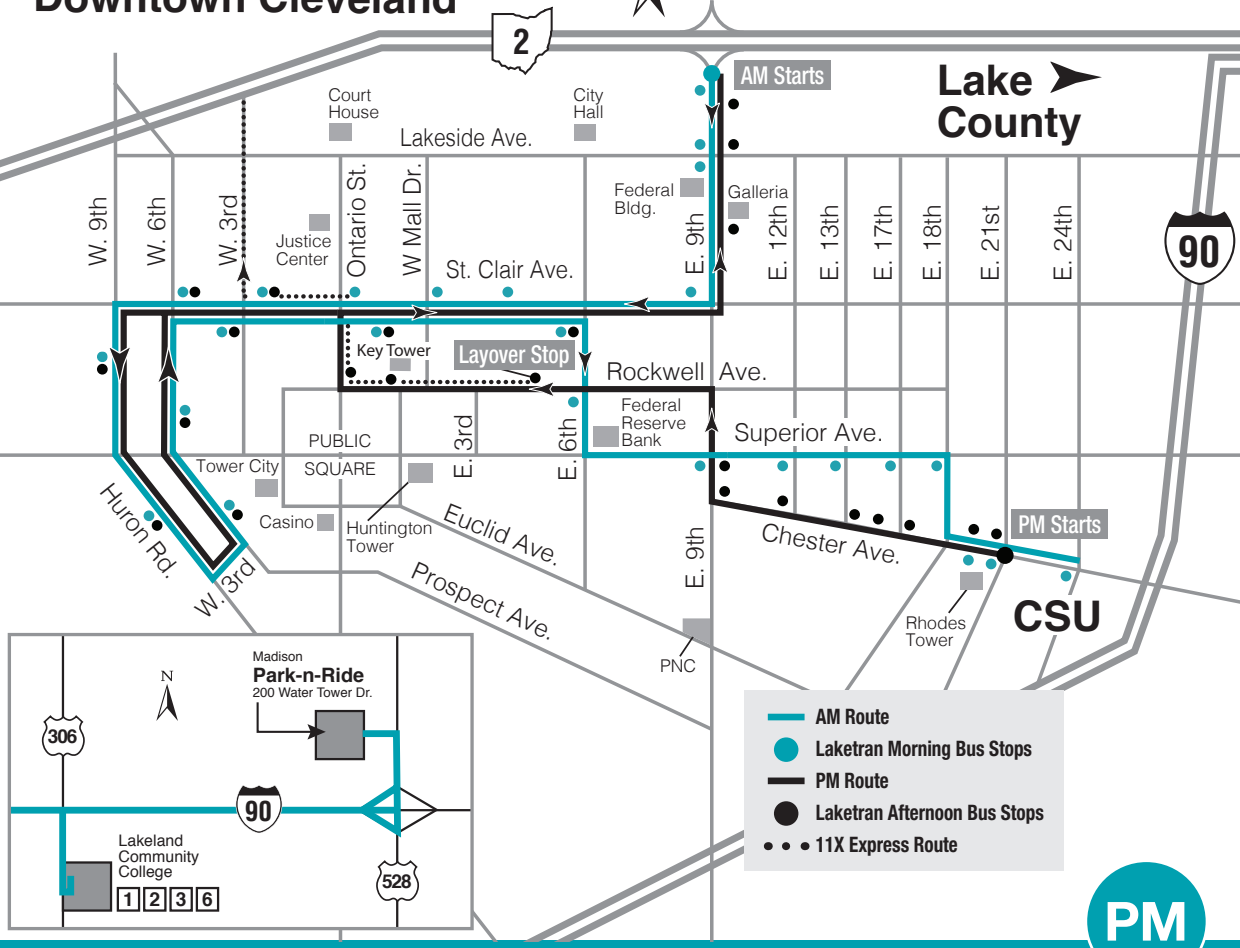

11

MADISON PARK-N-RIDE, LAKELAND COMMUNITY COLLEGE PARK-N-RIDE

• Park free in Laketrans Park-n-Ride lots.

• Bike racks available at Madison, Mentor and Wickliffe Park-n-Ride lots.

Downtown Cleveland

AM

PM

WESTBOUND

EASTBOUND

Madison Park-n-Ride	Lakeland Community College Park-n-Ride	East 9th St. & Lakeside Ave. (Federal Building)	Prospect Ave. & West 3rd St. (Tower City)	Superior Ave. & East 9th St.	Chester Ave. & East 21st St. (CSU)
6:25	7:00	7:30	7:35	7:40	7:45
6:50	7:20	7:50	7:55	8:05	8:15

Local Routes transfer at Lakeland Community College:

- Route 1 - Painesville/Fairport Harbor
- Route 2 - Willoughby/Wickliffe
- Route 3 - Mentor/Eastlake/Willowick
- Route 6 - Eastlake/Willoughby Hills

Route 12 departs CSU at 6 p.m. It will complete Route 12, then may stop at all Laketrans Park-n-Ride lots as needed.