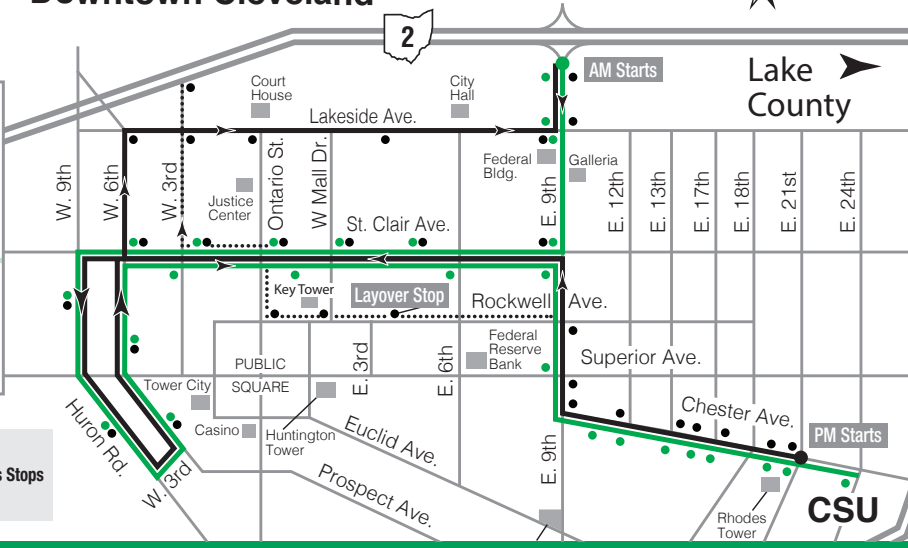

## EASTLAKE TRANSIT CENTER, ST. MARY MAGDALENE, SHOREGATE, WICKLIFFE PARK-N-RIDE

- Park free in Laketran Park-n-Ride lots.
- Bike racks available at Madison, Mentor and Wickliffe Park-n-Ride lots.

### Downtown Cleveland

● AM Route      ● PM Route  
● Laketran Morning Bus Stops      ● Laketran Afternoon Bus Stops  
● 12X Express Route      ● 12X Express Route

### WESTBOUND      EASTBOUND

#### AM

	Painesville Twp. Park-n-Ride	Market St. Park-n-Ride	Eastlake Transit Center	St. Mary Magdalene Park-n-Ride	Shoregate	Wickliffe Park-n-Ride	Lakeside Ave. & East 9th St. (Federal Building)	Prospect Ave. & West 3rd St. (Tower City)	East 9th St. & Chester Ave.	Chester Ave. & East 21st St. (CSU)	Wickliffe Park-n-Ride	Eastlake Transit Center	St. Mary Magdalene Park-n-Ride	Shoregate	Wickliffe Park-n-Ride
<b>12X</b>	5:25	---	5:50	---	---	6:00	6:20	6:25	6:35	6:40	---	---	---	---	---
	5:40	---	6:05	6:15	6:19	6:30	6:50	6:55	7:05	7:10	7:30	7:40	7:50	7:54	8:05
<b>12X</b>	6:25	---	6:50	---	---	7:00	7:20	7:25	7:35	7:40	8:00	8:10	8:20	8:24	8:35
	6:25	---	6:50	7:00	7:04	7:15	7:35	7:40	7:50	7:55	8:15	8:25	8:35	8:39	8:50
	---	---	7:20	7:30	7:34	7:45	8:05	8:10	8:20	8:25	---	---	---	---	---
	---	---	7:35	7:45	7:49	8:00	8:20	8:25	8:35	8:40	---	---	---	---	---
	8:40	8:50	9:00	9:10	9:14	9:25	9:45	9:50	10:00	10:05	---	---	---	---	---