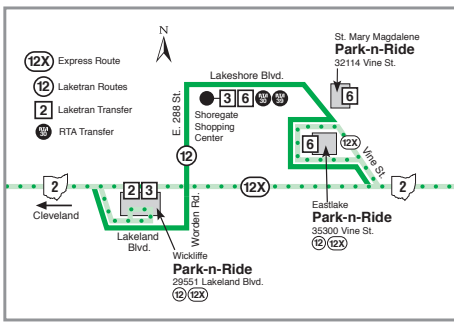

## EASTLAKE TRANSIT CENTER, ST. MARY MAGDALENE, SHOREGATE, WICKLIFFE PARK-N-RIDE

- Park free in Laketran Park-n-Ride lots.
- Bike racks available at Madison, Mentor and Wickliffe Park-n-Ride lots.

### Downtown Cleveland

● AM Route      ● PM Route  
● Laketran Morning Bus Stops      ● Laketran Afternoon Bus Stops  
● 12X Express Route      ● 12X Express Route

#### AM

	Painesville Twp. Park-n-Ride	Market St. Park-n-Ride	Eastlake Transit Center	St. Mary Magdalene Park-n-Ride	Shoregate	Wickliffe Park-n-Ride	Lakeside Ave. & East 9th St. (Federal Building)	Prospect Ave. & West 3rd St. (Tower City)	East 9th St. & Chester Ave.	Chester Ave. & East 21st St. (CSU)	Wickliffe Park-n-Ride	Eastlake Transit Center	St. Mary Magdalene Park-n-Ride	Shoregate	Wickliffe Park-n-Ride
<b>12X</b>	5:25	---	5:50	---	---	6:00	6:20	6:25	6:35	6:40	---	---	---	---	---
	5:40	---	6:05	6:15	6:19	6:30	6:50	6:55	7:05	7:10	7:30	7:40	7:50	7:54	8:05
<b>12X</b>	6:25	---	6:50	---	---	7:00	7:20	7:25	7:35	7:40	8:00	8:10	8:20	8:24	8:35
	6:25	---	6:50	7:00	7:04	7:15	7:35	7:40	7:50	7:55	8:15	8:25	8:35	8:39	8:50
	---	---	7:20	7:30	7:34	7:45	8:05	8:10	8:20	8:25	---	---	---	---	---
	---	---	7:35	7:45	7:49	8:00	8:20	8:25	8:35	8:40	---	---	---	---	---
	8:40	8:50	9:00	9:10	9:14	9:25	9:45	9:50	10:00	10:05	---	---	---	---	---