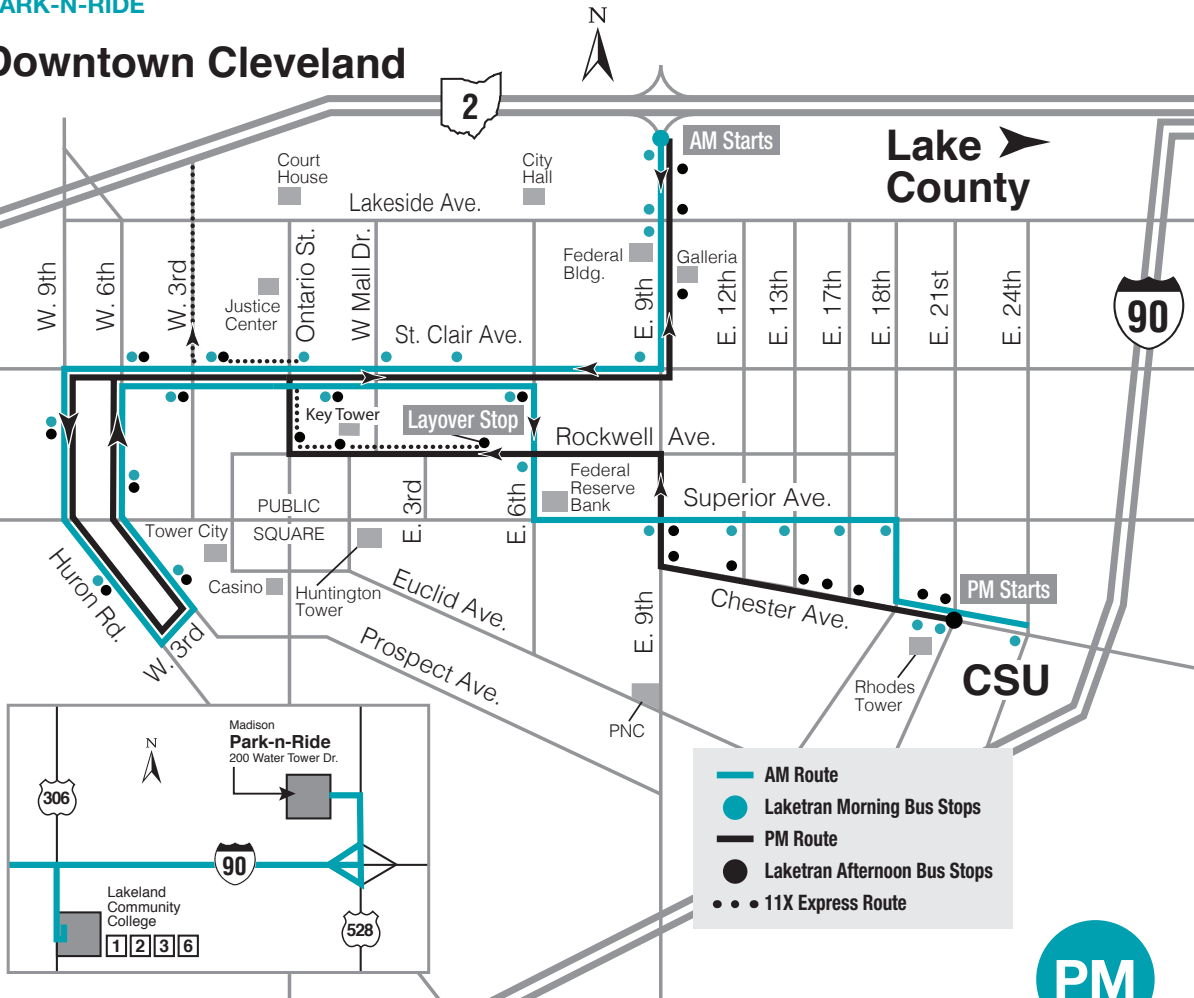

11

MADISON PARK-N-RIDE, LAKELAND COMMUNITY COLLEGE PARK-N-RIDE

Downtown Cleveland

- Park free in Laketrans Park-n-Ride lots.

- Bike racks available at Madison, Mentor and Wickliffe Park-n-Ride lots.

AM

PM

WESTBOUND

EASTBOUND

Madison Park-n-Ride	Lakeland Community College Park-n-Ride	East 9th St. & Lakeside Ave. (Federal Building)	Prospect Ave. & West 3rd St. (Tower City)	Superior Ave. & East 9th St.	Chester Ave. & East 21st St. (CSU)
6:25	7:00	7:30	7:35	7:40	7:45
6:50	7:20	7:50	7:55	8:00	8:05

Local Routes transfer at Lakeland Community College:

- Route 1 - Painesville/Fairport Harbor
- Route 2 - Willoughby/Wickliffe
- Route 3 - Mentor/Eastlake/Willowick
- Route 6 - Eastlake/Willoughby Hills

Route 12 departs CSU at 6:00 pm. It will complete Route 12, then may stop at all Laketrans Park-n-Ride lots as needed.