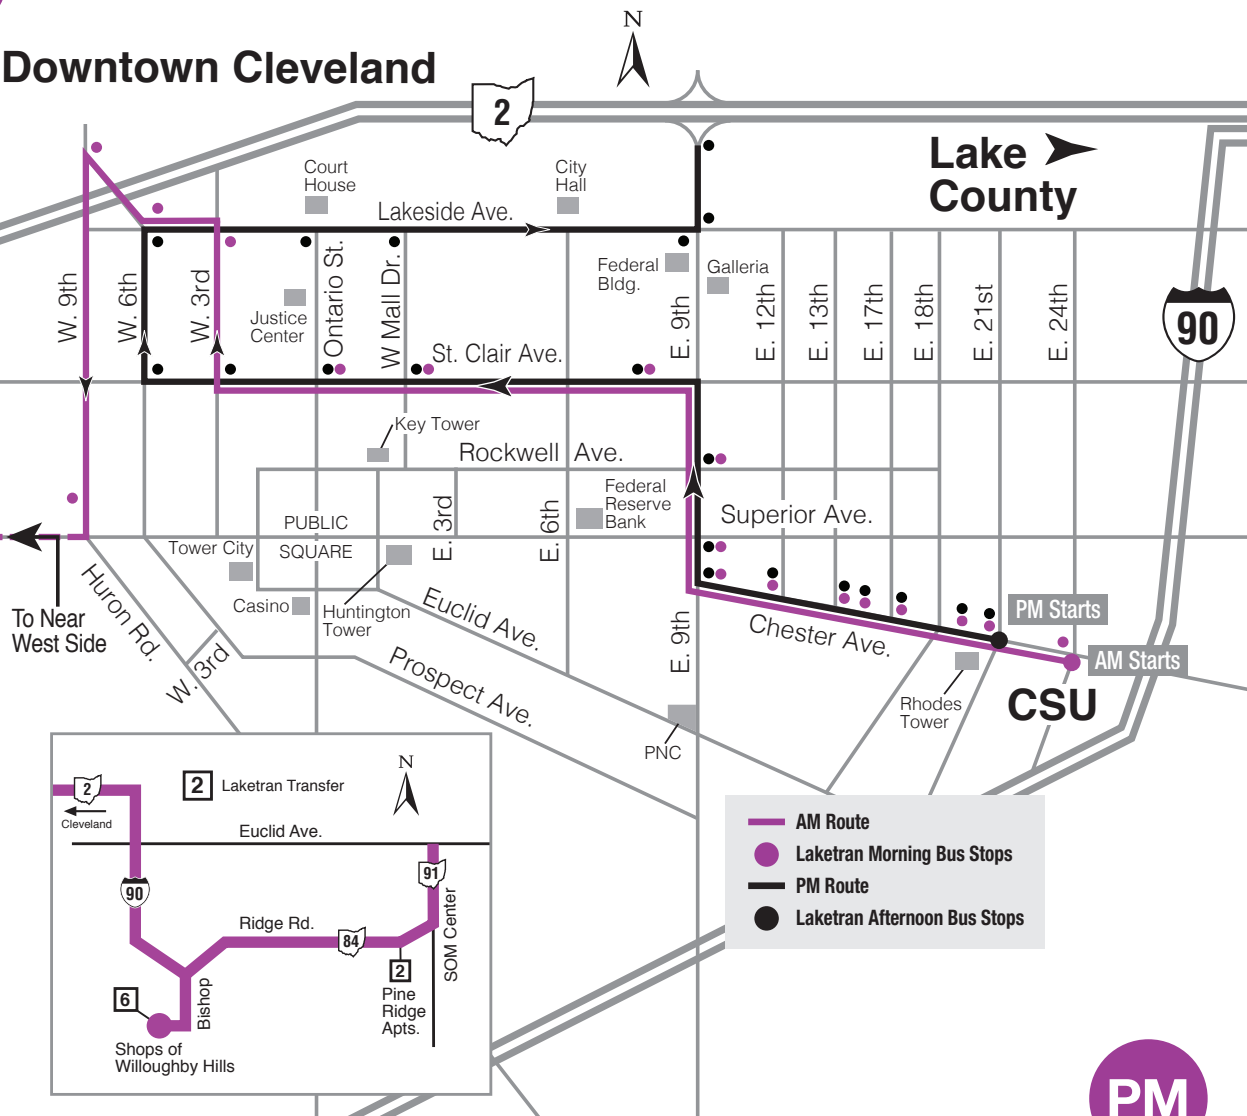

• Park free in Laketrans Park-n-Ride lots.

• Bike racks available at Madison, Mentor and Wickliffe Park-n-Ride lots.

Downtown Cleveland

AM

PM

Route 12 departs CSU at 6:00 pm. It will complete Route 12, then may stop at all Laketrans Park-n-Ride lots as needed.

WESTBOUND

EASTBOUND

Location	Time	Location	Time
Painesville Twp. Park-n-Ride	6:00	Lorain Ave. & West 30th St.	4:45
Market St. Park-n-Ride	6:15	Chester Ave. & East 21st St. (CSU)	5:05
SR 91 & Euclid Ave.	6:30	West 6th St. & Lakeside Ave.	5:20
Pine Ridge Apartments	6:35	Shops of Willoughby Hills	5:48
Shops of Willoughby Hills	6:55	Pine Ridge Apartments	6:05
Chester Ave. & East 21st St. (CSU)	7:20	SR 91 & Euclid Ave.	6:15
West 9th St. & Lakeside Ave.	7:35	Market St. Park-n-Ride	6:30
Lorain Ave. & West 30th St.	7:45	Painesville Twp. Park-n-Ride	6:40