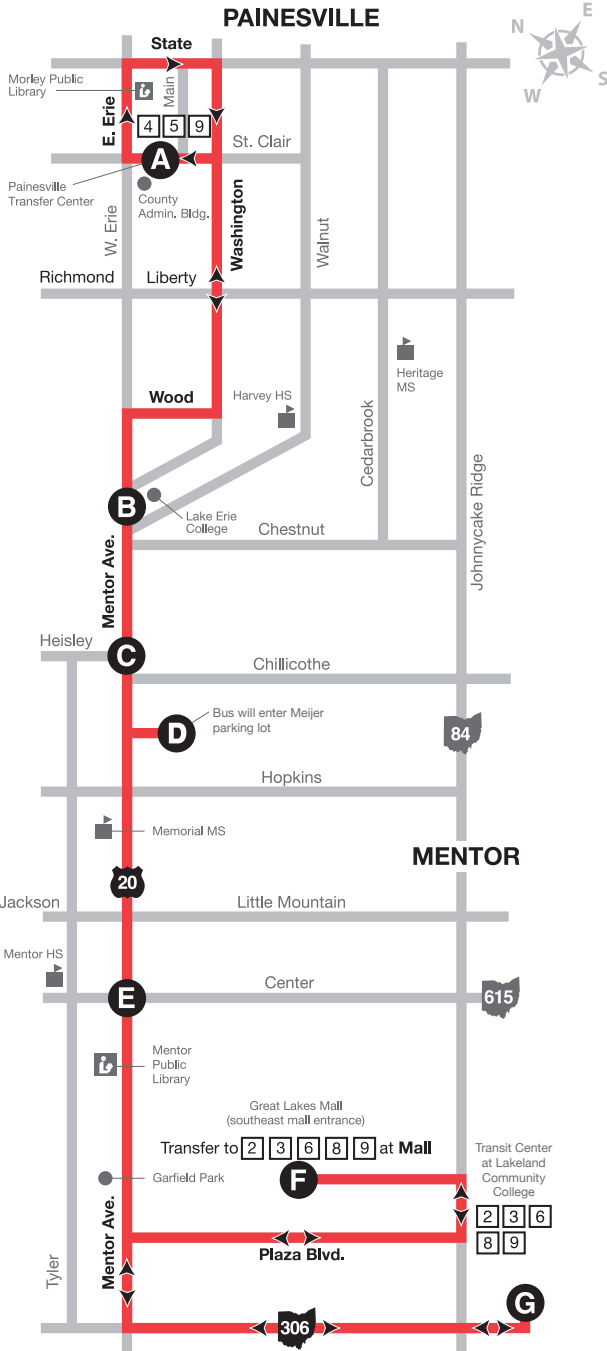

# SATURDAY

Mentor, Painesville Township, Painesville

# WESTBOUND

From Painesville to Lakeland Community College

**BUS DEPARTS AT THESE TIMES**  
**PM TIMES IN BOLD**

Map not to scale

Painesville Transfer Center	Lake Erie College	Mentor & Heisley	Mentor Commons (Meijer)	Mentor & Center (SR 615)	Great Lakes Mall	Lakeland Transit Center
A	B	C	D	E	F	G
8:00	8:07	8:18	8:21	8:28	8:35	8:47
9:00	9:07	9:18	9:21	9:28	9:35	9:47
10:00	10:07	10:18	10:21	10:28	10:35	10:47
11:00	11:07	11:18	11:21	11:28	11:35	11:47
<b>12:00</b>	<b>12:07</b>	<b>12:18</b>	<b>12:21</b>	<b>12:28</b>	<b>12:35</b>	<b>12:47</b>
1:00	1:07	1:18	1:21	1:28	1:35	1:47
2:00	2:07	2:18	2:21	2:28	2:35	2:47
3:00	3:07	3:18	3:21	3:28	3:35	3:47
4:00	4:07	4:18	4:21	4:28	4:35	4:47
5:00	5:07	5:18	5:21	5:28	5:35	5:47
6:00	6:07	6:18	6:21	6:28	6:35	6:47

# EASTBOUND

From Lakeland Community College to Painesville

**BUS DEPARTS AT THESE TIMES**  
**PM TIMES IN BOLD**

Lakeland Transit Center	Great Lakes Mall	Mentor & Center (SR 615)	Mentor Commons (Meijer)	Mentor & Heisley	Lake Erie College	Painesville Transfer Center
H	G	F	E	D	C	B
8:05	8:17	8:24	8:32	8:35	8:47	8:52
9:05	9:17	9:24	9:32	9:35	9:47	9:52
10:05	10:17	10:24	10:32	10:35	10:47	10:52
11:05	11:17	11:24	11:32	11:35	11:47	11:52
<b>12:05</b>	<b>12:17</b>	<b>12:24</b>	<b>12:32</b>	<b>12:35</b>	<b>12:47</b>	<b>12:52</b>
1:05	1:17	1:24	1:32	1:35	1:47	1:52
2:05	2:17	2:24	2:32	2:35	2:47	2:52
3:05	3:17	3:24	3:32	3:35	3:47	3:52
4:05	4:17	4:24	4:32	4:35	4:47	4:52
5:05	5:17	5:24	5:32	5:35	5:47	5:52
6:05	6:17	6:24	6:32	6:35	6:47	6:52

## MAP LEGEND

- Bus Stop
- 📖 Libraries
- Points of Interest
- Laketrans Transfer
- 🏫 Schools
- Saturday Route
- RTA RTA Transfer

- Please board at designated Laketrans stops only.
- Bus stop signs are approximately every 1/4 mile along the route.
- Strollers must be folded aboard bus.