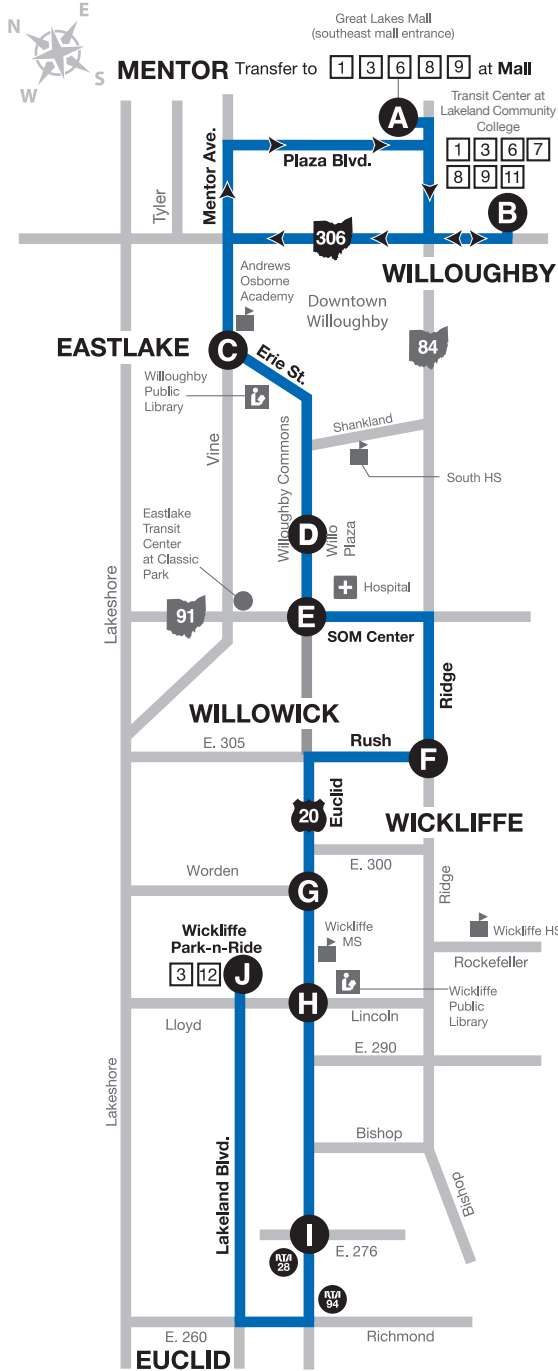

BUS DEPARTS AT THESE TIMES
PM TIMES IN BOLD

Lakeland Transit Center	Erie & Vine	Willo Plaza	Euclid & SR 91	Rush & Ridge	Euclid & Worden	Euclid & Lloyd	Euclid & E. 276	Wickliffe Park-n-Ride
B	C	D	E	F	G	H	I	J
4:55	5:05	5:10	5:13	5:18	5:23	5:25	5:28	5:39C
5:35	5:45	5:50	5:53	5:58	6:03	6:05	6:08	6:19C
6:15	6:25	6:30	6:33	6:38	6:43	6:45	6:48	6:59C
6:55	7:05	7:10	7:13	7:18	7:23	7:25	7:28	7:39C
7:35	7:45	7:50	7:53	7:58	8:03	8:05	8:08	8:19
8:15	8:25	8:30	8:33	8:38	8:43	8:45	8:48	8:59C
8:55	9:05	9:10	9:13	9:18	9:23	9:25	9:28	9:39
9:35	9:45	9:50	9:53	9:58	10:03	10:05	10:08	10:19
10:15	10:25	10:30	10:33	10:38	10:43	10:45	10:48	10:59
10:55	11:05	11:10	11:13	11:18	11:23	11:25	11:28	11:39
11:35	11:45	11:50	11:53	11:58	12:03	12:05	12:08	12:19
12:15	12:25	12:30	12:33	12:38	12:43	12:45	12:48	12:59
12:55	1:05	1:10	1:13	1:18	1:23	1:25	1:28	1:39
1:35	1:45	1:50	1:53	1:58	2:03	2:05	2:08	2:19
2:15	2:25	2:30	2:33	2:38	2:43	2:45	2:48	2:59C
2:55	3:05	3:10	3:13	3:18	3:23	3:25	3:28	3:39
3:35	3:45	3:50	3:53	3:58	4:03	4:05	4:08	4:19C
4:15	4:25	4:30	4:33	4:38	4:43	4:45	4:48	4:59C
4:55	5:05	5:10	5:13	5:18	5:23	5:25	5:28	5:39
5:35	5:45	5:50	5:53	5:58	6:03	6:05	6:08	6:19
6:15	6:25	6:30	6:33	6:38	6:43	6:45	6:48	6:59
7:15	7:25	7:30	7:33	7:38	7:43	7:45	7:48	7:59
8:15	8:25	8:30	8:33	8:38	8:43	8:45	8:48	8:59

MAP LEGEND

- Bus Stop
- 📖 Libraries
- 🚏 RTA Transfer
- ☐ Laketransfer
- 🏫 Schools
- Points of Interest
- ➡ Weekday Route

- C Denotes trips with connections to Cleveland Park-n-Ride Service
- Please board at designated Laketransfer stops only.
- Bus stop signs are approximately every 1/4 mile along the route.
- Strollers must be folded aboard bus.