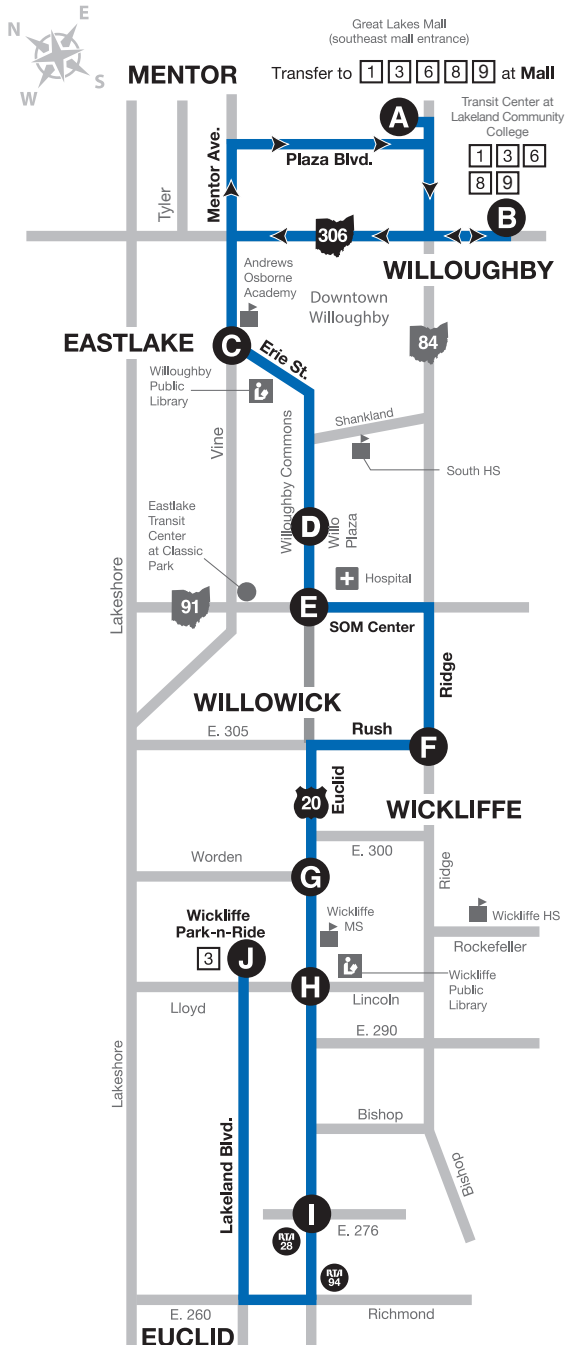

# SATURDAY

Mentor, Willoughby, Wickliffe, Euclid

# WESTBOUND

From Lakeland Community College to Euclid

**BUS DEPARTS AT THESE TIMES**  
**PM TIMES IN BOLD**

Lakeland Transit Center	Erie & Vine	Willo Plaza	Euclid & SR 91	Rush & Ridge	Euclid & Worden	Euclid & Lloyd	Euclid & E. 276	Wickliffe Park-n-Ride
B	C	D	E	F	G	H	I	J
8:15	8:25	8:30	8:33	8:38	8:43	8:45	8:48	8:59
9:15	9:25	9:30	9:33	9:38	9:43	9:45	9:48	9:59
10:15	10:25	10:30	10:33	10:38	10:43	10:45	10:48	10:59
11:15	11:25	11:30	11:33	11:38	11:43	11:45	11:48	11:59
12:15	12:25	12:30	12:33	12:38	12:43	12:45	12:48	12:59
1:15	1:25	1:30	1:33	1:38	1:43	1:45	1:48	1:59
2:15	2:25	2:30	2:33	2:38	2:43	2:45	2:48	2:59
3:15	3:25	3:30	3:33	3:38	3:43	3:45	3:48	3:59
4:15	4:25	4:30	4:33	4:38	4:43	4:45	4:48	4:59
5:15	5:25	5:30	5:33	5:38	5:43	5:45	5:48	5:59
6:15	6:25	6:30	6:33	6:38	6:43	6:45	6:48	6:59

# EASTBOUND

From Euclid to Lakeland Community College

**BUS DEPARTS AT THESE TIMES**  
**PM TIMES IN BOLD**

Wickliffe Park-n-Ride	Euclid & E. 276	Euclid & Lloyd	Euclid & Worden	Rush & Ridge	Euclid & SR 91	Willo Plaza	Erie & Vine	Great Lakes Mall	Lakeland Transit Center
J	I	H	G	F	E	D	C	A	B
8:16	8:26	8:29	8:31	8:36	8:42	8:45	8:50	8:59	9:07
9:16	9:26	9:29	9:31	9:36	9:42	9:45	9:50	9:59	10:07
10:16	10:26	10:29	10:31	10:36	10:42	10:45	10:50	10:59	11:07
11:16	11:26	11:29	11:31	11:36	11:42	11:45	11:50	11:59	12:07
12:16	12:26	12:29	12:31	12:36	12:42	12:45	12:50	12:59	1:07
1:16	1:26	1:29	1:31	1:36	1:42	1:45	1:50	1:59	2:07
2:16	2:26	2:29	2:31	2:36	2:42	2:45	2:50	2:59	3:07
3:16	3:26	3:29	3:31	3:36	3:42	3:45	3:50	3:59	4:07
4:16	4:26	4:29	4:31	4:36	4:42	4:45	4:50	4:59	5:07
5:16	5:26	5:29	5:31	5:36	5:42	5:45	5:50	5:59	6:07
6:16	6:26	6:29	6:31	6:36	6:42	6:45	6:50	6:59	7:07

## MAP LEGEND

- Bus Stop
- Libraries
- Points of Interest
- Laketrans Transfer
- Schools
- Saturday Route
- RTA Transfer

- Please board at designated Laketrans stops only.
- Bus stop signs are approximately every 1/4 mile along the route.
- Strollers must be folded aboard bus.