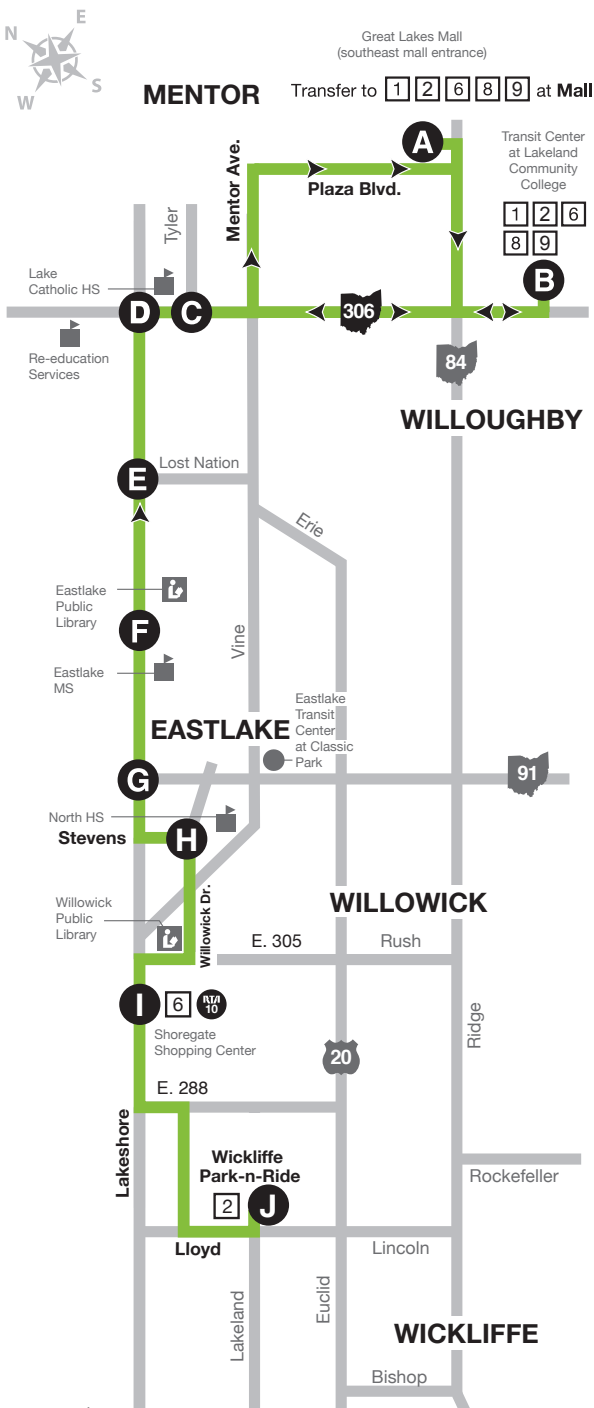

# WESTBOUND

From Lakeland Community College to Wickliffe via Lakeshore Blvd.

**BUS DEPARTS AT THESE TIMES**  
**PM TIMES IN BOLD**

Map not to scale

Lakeland Transit Center	SR 306 & Tyler	Lakeshore & SR 306	Lakeshore & Lost Nation	Surfside	Lakeshore & SR 91	Stevens & Willowick	Shoregate	Wickliffe Park-n-Ride
B	C	D	E	F	G	H	I	J
8:15	8:22	8:29	8:31	8:36	8:39	8:42	8:50	8:57
9:15	9:22	9:29	9:31	9:36	9:39	9:42	9:50	9:57
10:15	10:22	10:29	10:31	10:36	10:39	10:42	10:50	10:57
11:15	11:22	11:29	11:31	11:36	11:39	11:42	11:50	11:57
<b>12:15</b>	<b>12:22</b>	<b>12:29</b>	<b>12:31</b>	<b>12:36</b>	<b>12:39</b>	<b>12:42</b>	<b>12:50</b>	<b>12:57</b>
1:15	1:22	1:29	1:31	1:36	1:39	1:42	1:50	1:57
2:15	2:22	2:29	2:31	2:36	2:39	2:42	2:50	2:57
3:15	3:22	3:29	3:31	3:36	3:39	3:42	3:50	3:57
4:15	4:22	4:29	4:31	4:36	4:39	4:42	4:50	4:57
5:15	5:22	5:29	5:31	5:36	5:39	5:42	5:50	5:57
6:15	6:22	6:29	6:31	6:36	6:39	6:42	6:50	6:57

Westbound trips enter Shoregate. Eastbound trips stay on Lakeshore Blvd.

## MAP LEGEND

- Bus Stop
- Laketransit Transfer
- RTA Transfer
- Libraries
- Schools
- Points of Interest
- Saturday Route

- Please board at designated Laketransit stops only.
- Bus stop signs are approximately every 1/4 mile along the route.
- Strollers must be folded aboard bus.