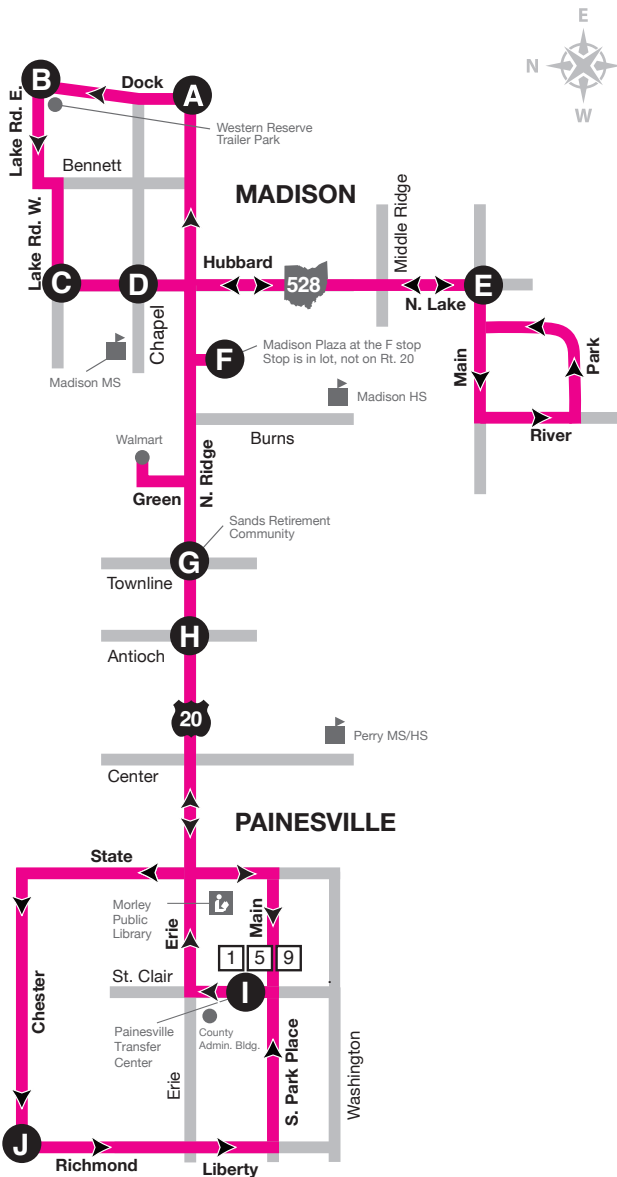

4

WEEKDAYS

Painesville, Perry, Madison

WESTBOUND

Madison to Painesville

BUS DEPARTS AT THESE TIMES
PM TIMES IN BOLD

Dock & Lake (Depart)	Hubbard & Lake	Chapeldale Plaza	Main & Lake (Madison Village)	Madison Plaza	Sand's Sahara	N. Ridge & Antioch	Painesville Transfer Center
B	C	D	E	F	G	H	I
4:55	5:00	5:02	5:12	5:24	5:30	5:32	5:47
5:55	6:00	6:02	6:12	6:24	6:30	6:32	6:47
6:55	7:00	7:02	7:12	7:24	7:30	7:32	7:47
7:55	8:00	8:02	8:12	8:24	8:30	8:32	8:47
8:55	9:00	9:02	9:12	9:24	9:30	9:32	9:47
9:55	10:00	10:02	10:12	10:24	10:30	10:32	10:47
10:55	11:00	11:02	11:12	11:24	11:30	11:32	11:47
11:55	12:00	12:02	12:12	12:24	12:30	12:32	12:47
12:55	1:00	1:02	1:12	1:24	1:30	1:32	1:47
1:55	2:00	2:02	2:12	2:24	2:30	2:32	2:47
2:55	3:00	3:02	3:12	3:24	3:30	3:32	3:47
3:55	4:00	4:02	4:12	4:24	4:30	4:32	4:47
4:55	5:00	5:02	5:12	5:24	5:30	5:32	5:47
5:55	6:00	6:02	6:12	6:24	6:30	6:32	6:47
6:55	7:00	7:02	7:12	7:24	7:30	7:32	7:47
7:55	8:00	8:02	8:12	8:24	8:30	8:32	8:47

EASTBOUND

Painesville to Madison

BUS DEPARTS AT THESE TIMES
PM TIMES IN BOLD

Painesville Transfer Center	Chester & Richmond	Painesville Transfer Center	N. Ridge & Antioch	Sand's Sahara	Madison Plaza	Dock & N. Ridge	Dock & Lake (Arrive)
I	J	I	H	G	F	A	B
5:00	5:05	5:12	5:26	5:28	5:37	5:42	5:47
6:00	6:05	6:12	6:26	6:28	6:37	6:42	6:47
7:00	7:05	7:12	7:26	7:28	7:37	7:42	7:47
8:00	8:05	8:12	8:26	8:28	8:37	8:42	8:47
9:00	9:05	9:12	9:26	9:28	9:37	9:42	9:47
10:00	10:05	10:12	10:26	10:28	10:37	10:42	10:47
11:00	11:05	11:12	11:26	11:28	11:37	11:42	11:47
12:00	12:05	12:12	12:26	12:28	12:37	12:42	12:47
1:00	1:05	1:12	1:26	1:28	1:37	1:42	1:47
2:00	2:05	2:12	2:26	2:28	2:37	2:42	2:47
3:00	3:05	3:12	3:26	3:28	3:37	3:42	3:47
4:00	4:05	4:12	4:26	4:28	4:37	4:42	4:47
5:00	5:05	5:12	5:26	5:28	5:37	5:42	5:47
6:00	6:05	6:12	6:26	6:28	6:37	6:42	6:47
7:00	7:05	7:12	7:26	7:28	7:37	7:42	7:47
8:00	8:05	8:12	8:26	8:28	8:37	8:42	8:47