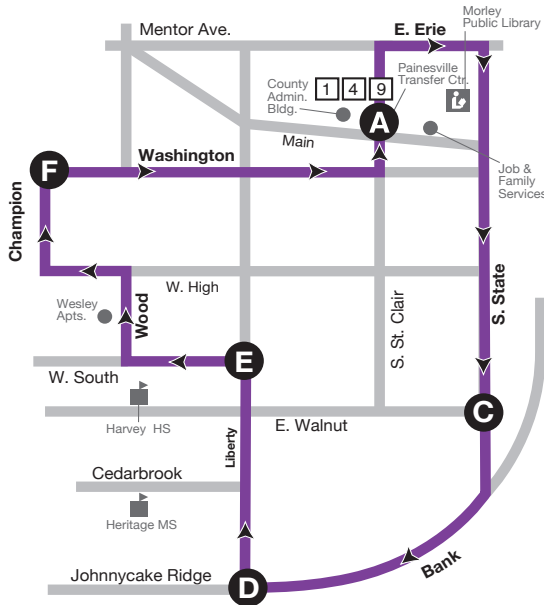

5

WEEKDAYS

Painesville, Fairport Harbor

NORTH LOOP

Fairport Harbor Circulator

BUS DEPARTS AT THESE TIMES
PM TIMES IN BOLD

SOUTH LOOP PAINESVILLE

Map not to scale

SOUTH LOOP

Painesville Circulator

BUS DEPARTS AT THESE TIMES
PM TIMES IN BOLD

Painesville Transfer Center	S. State & Walnut	Bank & Liberty	Liberty & W. South	Washington Street	Painesville Transfer Center
A	C	D	E	F	A
5:33	5:37	5:39	5:42	5:44	5:49
6:33	6:37	6:39	6:42	6:44	6:49
7:33	7:37	7:39	7:42	7:44	7:49
8:33	8:37	8:39	8:42	8:44	8:49
9:33	9:37	9:39	9:42	9:44	9:49
10:33	10:37	10:39	10:42	10:44	10:49
11:33	11:37	11:39	11:42	11:44	11:49
12:33	12:37	12:39	12:42	12:44	12:49
1:33	1:37	1:39	1:42	1:44	1:49
2:33	2:37	2:39	2:42	2:44	2:49
3:33	3:37	3:39	3:42	3:44	3:49
4:33	4:37	4:39	4:42	4:44	4:49
5:33	5:37	5:39	5:42	5:44	5:49
6:33	6:37	6:39	6:42	6:44	6:49
7:33	7:37	7:39	7:42	7:44	7:49
8:33	8:37	8:39	8:42	8:44	8:49

MAP LEGEND

- Bus Stop
- Laketransfer
- RTA Transfer
- Libraries
- Schools
- Points of Interest
- Weekday Route

- Please board at designated Laketransfer stops only.
- Bus stop signs are approximately every 1/4 mile along the route.
- Strollers must be folded aboard bus.
- Route 5 - South Loop operates by flag stops. Riders can flag down the bus anywhere along the route.