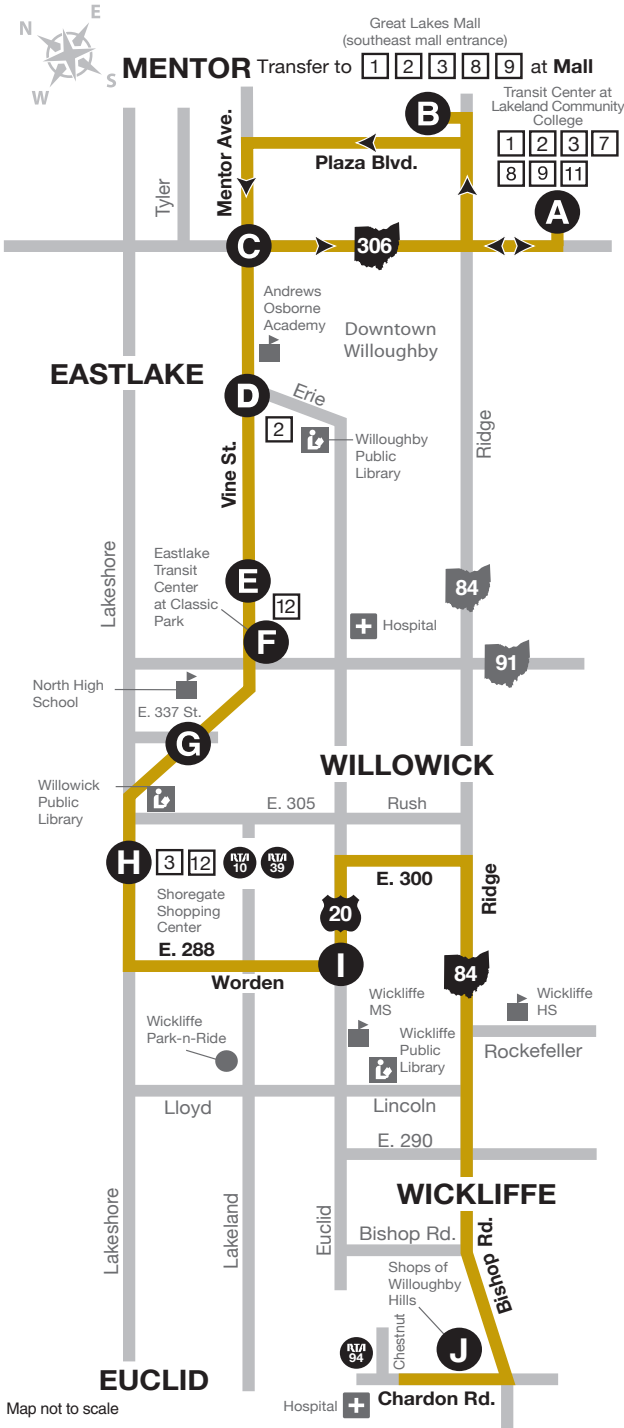

WEEKDAYS

Mentor, Willoughby, Eastlake, Willowick, Wickliffe, Willoughby Hills

WESTBOUND

From Great Lakes Mall to Shoregate to Shops of Willoughby Hills via Vine St.

BUS DEPARTS AT THESE TIMES
PM TIMES IN BOLD

Lakeland Transit Center	Great Lakes Mall	Mentor & SR 306	Vine & Erie	Vine & Lakeland	Eastlake Transit Ctr.	Vine & E. 337	Shoregate	Euclid & Worden	Shops of Willoughby Hills
A	B	C	D	E	F	G	H	I	J
	5:14	5:20	5:24	5:26	5:29 C	5:33	5:39	5:47	5:56
6:06	6:14	6:20	6:24	6:26	6:29 C	6:33	6:39 C	6:47	6:56
7:06 C	7:14	7:20	7:24	7:26	7:29 C	7:33	7:39 C	7:47	7:56
8:06	8:14	8:20	8:24	8:26	8:29 C	8:33	8:39 C	8:47	8:56
9:06	9:14	9:20	9:24	9:26	9:29	9:33	9:39	9:47	9:56
10:06	10:14	10:20	10:24	10:26	10:29	10:33	10:39	10:47	10:56
11:06	11:14	11:20	11:24	11:26	11:29	11:33	11:39	11:47	11:56
12:06	12:14	12:20	12:24	12:26	12:29	12:33	12:39	12:47	12:56
1:06	1:14	1:20	1:24	1:26	1:29	1:33	1:39	1:47	1:56
2:06	2:14	2:20	2:24	2:26	2:29 C	2:33	2:39 C	2:47	2:56
3:06	3:14	3:20	3:24	3:26	3:29 C	3:33	3:39 C	3:47	3:56
4:06	4:14	4:20	4:24	4:26	4:29 C	4:33	4:39	4:47	4:56
5:06 C	5:14	5:20	5:24	5:26	5:29	5:33	5:39	5:47	5:56
6:06	6:14	6:20	6:24	6:26	6:29	6:33	6:39	6:47	6:56
7:06	7:14	7:20	7:24	7:26	7:29	7:33	7:39	7:47	7:56
8:06	8:14	8:20	8:24	8:26	8:29	8:33	8:39	8:47	8:56

C - Denotes trips with connections to Cleveland Park-n-Ride Service.
Westbound trips enter Shoregate. Eastbound trips stay on Lakeshore Blvd.

MAP LEGEND

- Bus Stop
- 📖 Libraries
- Points of Interest
- ☐ Laketransit Transfer
- 🏫 Schools
- Weekday Route
- RTA RTA Transfer