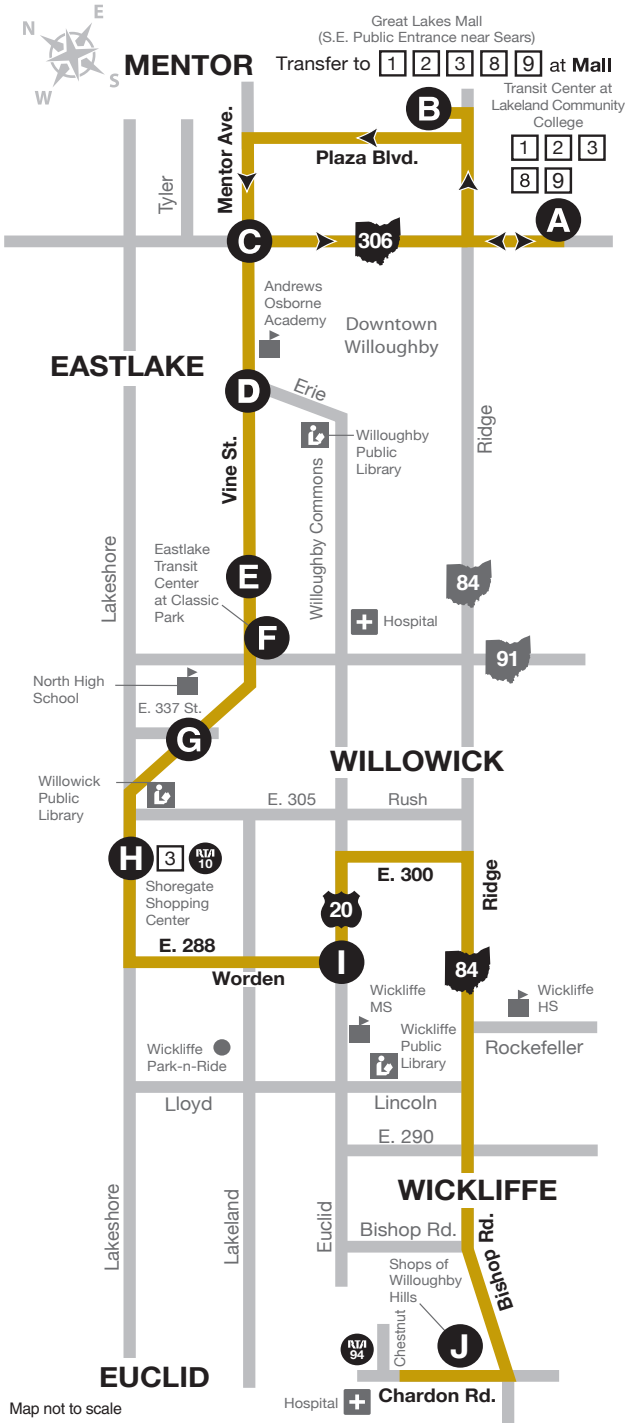

6S

SATURDAY

Mentor, Willoughby, Eastlake, Willowick, Wickliffe, Willoughby Hills

WESTBOUND

From Great Lakes Mall to Shoregate to Shops of Willoughby Hills via Vine St.

BUS DEPARTS AT THESE TIMES
PM TIMES IN BOLD

Great Lakes Mall	Mentor & SR 306	Vine & Erie	Vine & Lakeland	Eastlake Transit Ctr.	Vine & E. 337	Shoregate	Euclid & Worden	Shops of Willoughby Hills
B	C	D	E	F	G	H	I	J
8:14	8:20	8:24	8:26	8:29	8:33	8:39	8:47	8:56
9:14	9:20	9:24	9:26	9:29	9:33	9:39	9:47	9:56
10:14	10:20	10:24	10:26	10:29	10:33	10:39	10:47	10:56
11:14	11:20	11:24	11:26	11:29	11:33	11:39	11:47	11:56
12:14	12:20	12:24	12:26	12:29	12:33	12:39	12:47	12:56
1:14	1:20	1:24	1:26	1:29	1:33	1:39	1:47	1:56
2:14	2:20	2:24	2:26	2:29	2:33	2:39	2:47	2:56
3:14	3:20	3:24	3:26	3:29	3:33	3:39	3:47	3:56
4:14	4:20	4:24	4:26	4:29	4:33	4:39	4:47	4:56
5:14	5:20	5:24	5:26	5:29	5:33	5:39	5:47	5:56
6:14	6:20	6:24	6:26	6:29	6:33	6:39	6:47	6:56

Westbound trips enter Shoregate. Eastbound trips stay on Lakeshore Blvd.

MAP LEGEND

- Bus Stop
- Laketrans Transfer
- RTA Transfer
- 📖 Libraries
- 🎓 Schools
- Points of Interest
- Saturday Route

- Please board at designated Laketrans stops only.
- Bus stop signs are approximately every 1/4 mile along the route.
- Strollers must be folded aboard bus.