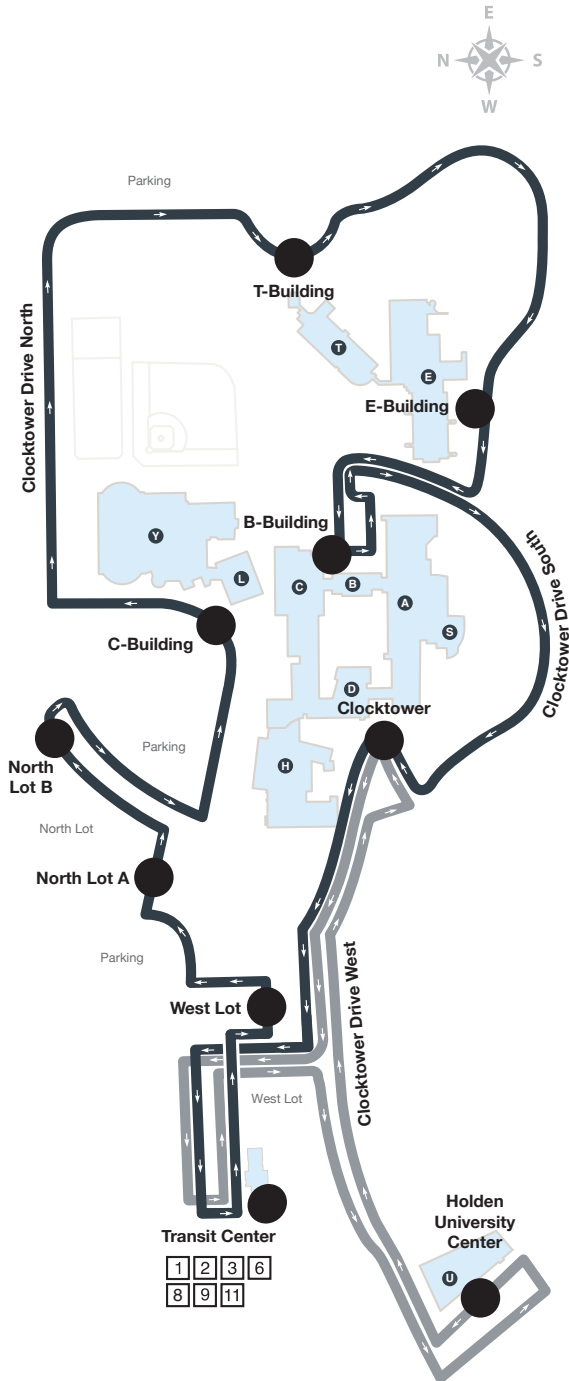

## WEEKDAYS

Campus Loop at Lakeland Community College

## CAMPUS LOOP

Map not to scale

Location	Stop ID	Buildings
Clocktower	700	Buildings A, B, D, and S
Transit Center	701	
West Lot	703	
North Lot A	704	
North Lot B	705	
C-Building	706	Buildings C, H, L, and Y
T-Building	707	Building T
E-Building	708	Building E
B-Building	709	Building B

## HOLDEN LOOP

Location	Stop ID	Buildings
Clocktower	700	Buildings A, B, D, and S
Transit Center	701	
Holden to University Center	702	U-Building and University Partners
Clocktower	700	Buildings A, B, D, and S

## MAP LEGEND

- Bus Stop
- Points of Interest
- Laketrans Transfer
- Campus Loop
- Holden Loop

- Please board at designated Laketrans stops only.
- Bus stop signs are approximately every 1/4 mile along the route.
- Strollers must be folded aboard bus.