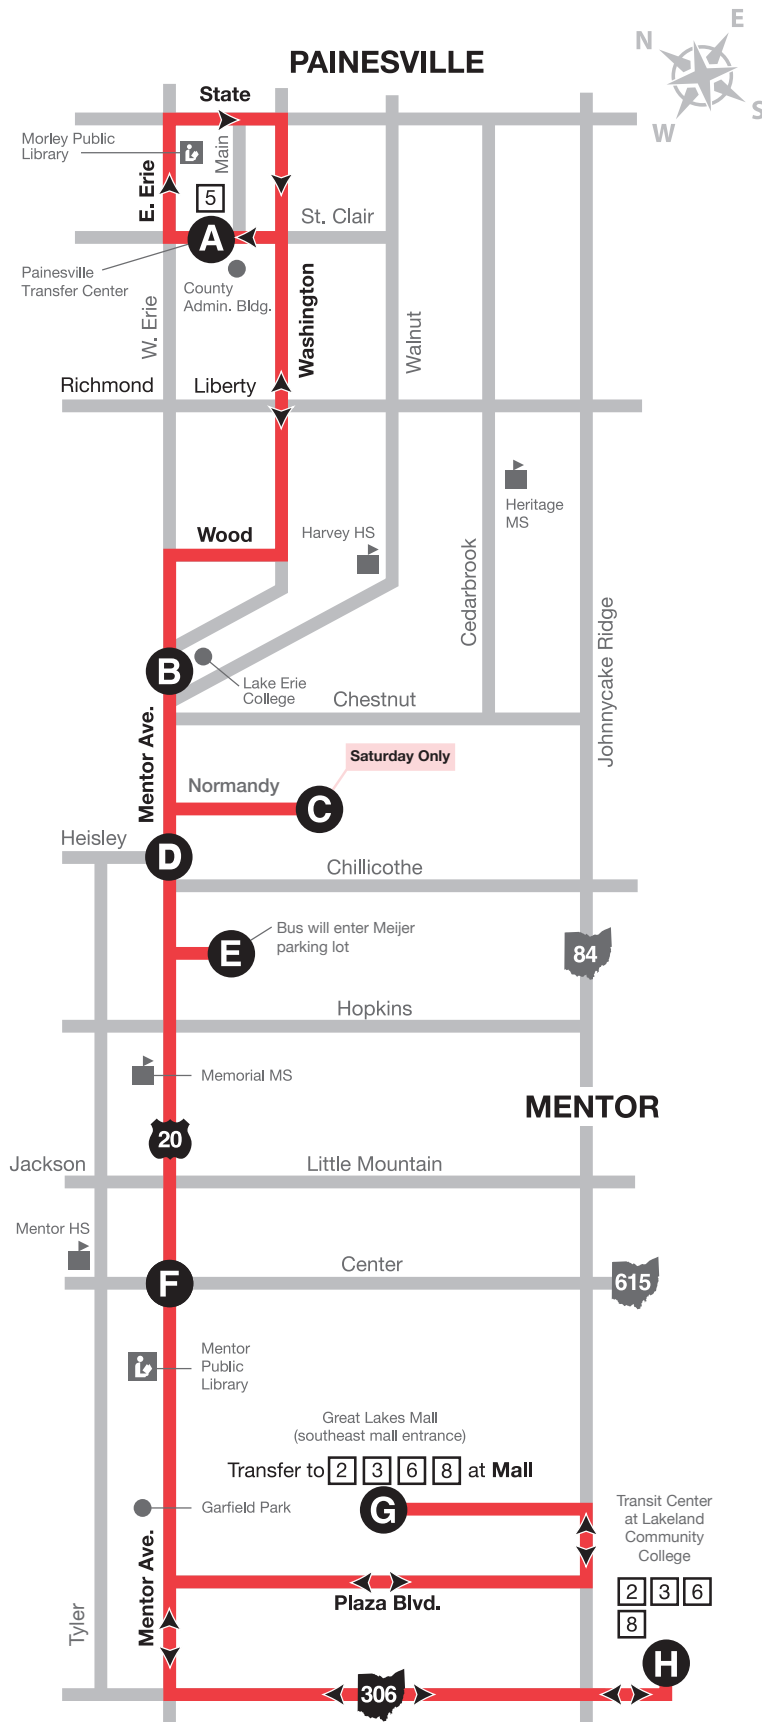

SATURDAY

Mentor, Painesville Township, Painesville

WESTBOUND

From Painesville to Lakeland Community College

**BUS DEPARTS AT THESE TIMES
PM TIMES IN BOLD**

Map not to scale

Painesville Transfer Center	Lake Erie College	Painesville Shopping Center	Mentor & Heisley	Mentor Commons (Meijer)	Mentor & Center (SR 615)	Great Lakes Mall	Lakeland Transit Center
A	B	C	D	E	F	G	H
9:00	9:07		9:18	9:21	9:28	9:35	9:47
9:33	9:40	9:48*					
11:00	11:07		11:18	11:21	11:28	11:35	11:47
11:33	11:40	11:48*					
1:00	1:07		1:18	1:21	1:28	1:35	1:47
1:33	1:40	1:48*					
3:00	3:07		3:18	3:21	3:28	3:35	3:47
3:33	3:40	3:48*					
5:00	5:07		5:18	5:21	5:28	5:35	5:47
5:33	5:40	5:48*					

EASTBOUND

From Lakeland Community College to Painesville

**BUS DEPARTS AT THESE TIMES
PM TIMES IN BOLD**

Lakeland Transit Center	Great Lakes Mall	Mentor & Center (SR 615)	Mentor Commons (Meijer)	Mentor & Heisley	Painesville Shopping Center	Lake Erie College	Painesville Transfer Center
H	G	F	E	D	C	B	A
8:05	8:17	8:24	8:32	8:35		8:47	8:52
					9:48	9:55	10:00
10:05	10:17	10:24	10:32	10:35		10:47	10:52
					11:48	11:55	12:00
12:05	12:17	12:24	12:32	12:35		12:47	12:52
					1:48	1:55	2:00
2:05	2:17	2:24	2:32	2:35		2:47	2:52
					3:48	3:55	4:00
4:05	4:17	4:24	4:32	4:35		4:47	4:52
					5:48	5:55	6:00
6:05	6:17	6:24	6:32	6:35		6:47	6:52

* Trip returns to Painesville after Shopping Center.

MAP LEGEND

- Bus Stop
- Libraries
- Points of Interest
- Laketran Transfer
- Schools
- Saturday Route
- RTA Transfer

- Please board at designated Laketran stops only.
- Bus stop signs are approximately every 1/4 mile along the route.
- Strollers must be folded aboard bus.