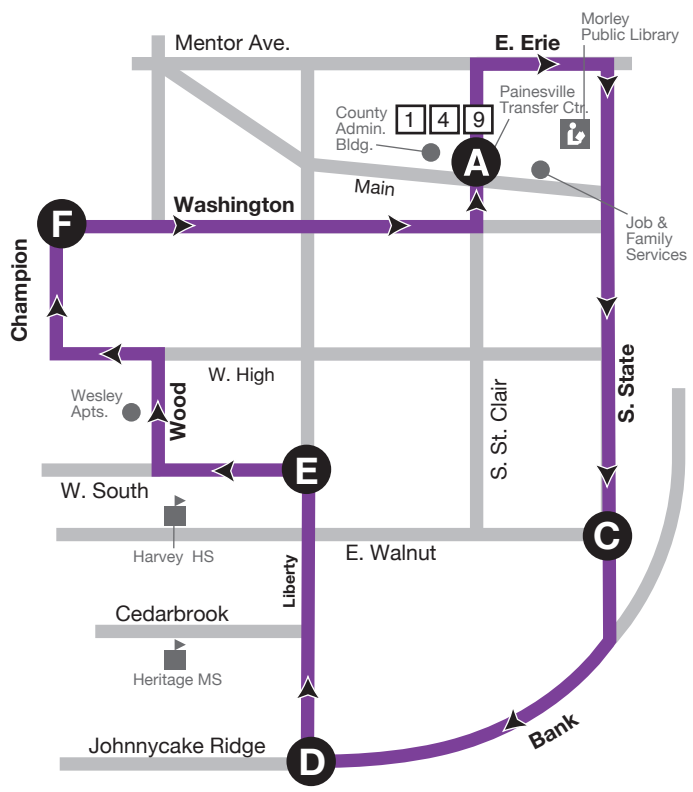

## NORTH LOOP

Fairport Harbor Circulator

**BUS DEPARTS AT THESE TIMES**  
PM TIMES IN BOLD

	Painesville Transfer Center	Chester & State (to Fairport)	Fairport Senior Ctr.	East & Second	Third & High	Fairport Senior Ctr.	Chester & State (to Painesville)	Jackson Towers	Painesville Transfer Center
	<b>A</b>	<b>B</b>	<b>C</b>	<b>D</b>	<b>E</b>	<b>C</b>	<b>B</b>	<b>F</b>	<b>A</b>
	6:05	6:07		6:13	6:15		6:25	6:28	6:33
	7:05	7:07		7:13	7:15		7:25	7:28	7:33
	8:05	8:07		8:13	8:15	8:21	8:25	8:28	8:33
	9:05	9:07		9:13	9:15	9:21	9:25	9:28	9:33
	10:05	10:07		10:13	10:15	10:21	10:25	10:28	10:33
	11:05	11:07		11:13	11:15		11:25	11:28	11:33
	<b>12:05</b>	<b>12:07</b>	<b>12:11</b>	<b>12:13</b>	<b>12:15</b>		<b>12:25</b>	<b>12:28</b>	<b>12:33</b>
	1:05	1:07	1:11	1:13	1:15		1:25	1:28	1:33
	2:05	2:07	2:11	2:13	2:15		2:25	2:28	2:33
	3:05	3:07	3:11	3:13	3:15		3:25	3:28	3:33
	4:05	4:07		4:13	4:15		4:25	4:28	4:33
	5:05	5:07		5:13	5:15		5:25	5:28	5:33
	6:05	6:07		6:13	6:15		6:25	6:28	6:33
	7:05	7:07		7:13	7:15		7:25	7:28	7:33

## SOUTH LOOP PAINESVILLE

### MAP LEGEND

- Bus Stop
- Libraries
- Points of Interest
- Laketran Transfer
- Schools
- Weekday Route
- RTA Transfer

- Please board at designated Laketran stops only.
- Bus stop signs are approximately every 1/4 mile along the route.
- Strollers must be folded aboard bus.
- Route 5 - South Loop operates by flag stops. Riders can flag down the bus anywhere along the route.