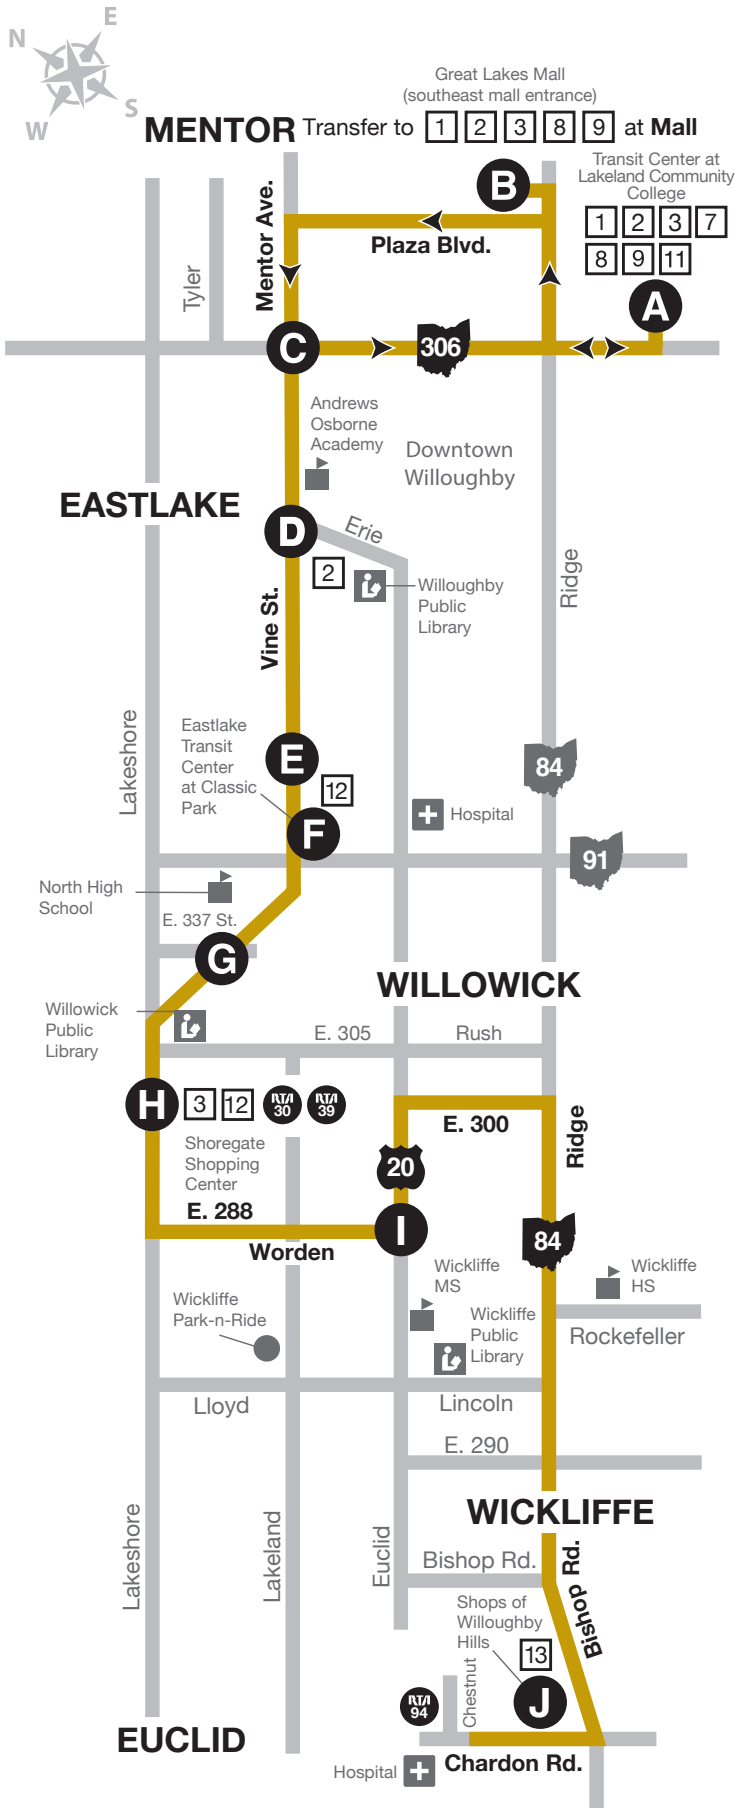

## WESTBOUND

From Great Lakes Mall to Shoregate to Shops of Willoughby Hills via Vine St.

**BUS DEPARTS AT THESE TIMES**  
PM TIMES IN BOLD

Great Lakes Mall	Mentor & SR 306	Vine & Erie	Vine & Lakeland	Eastlake Transit Ctr.	Vine & E. 337	Shoregate	Euclid & Worden	Shops of Willoughby Hills
B	C	D	E	F	G	H	I	J
6:14	6:20	6:24	6:26	6:29 <b>C</b>	6:33	6:39 <b>C</b>	6:47	6:56 <b>C</b>
7:14	7:20	7:24	7:26	7:29 <b>C</b>	7:33	7:39 <b>C</b>	7:47	7:56
8:14	8:20	8:24	8:26	8:29 <b>C</b>	8:33	8:39 <b>C</b>	8:47	8:56
9:14	9:20	9:24	9:26	9:29	9:33	9:39	9:47	9:56
10:14	10:20	10:24	10:26	10:29	10:33	10:39	10:47	10:56
11:14	11:20	11:24	11:26	11:29	11:33	11:39	11:47	11:56
12:14	12:20	12:24	12:26	12:29	12:33	12:39	12:47	12:56
1:14	1:20	1:24	1:26	1:29	1:33	1:39	1:47	1:56
2:14	2:20	2:24	2:26	2:29	2:33	2:39	2:47	2:56
3:14	3:20	3:24	3:26	3:29 <b>C</b>	3:33	3:39 <b>C</b>	3:47	3:56
4:14	4:20	4:24	4:26	4:29 <b>C</b>	4:33	4:39 <b>C</b>	4:47	4:56
5:14	5:20	5:24	5:26	5:29	5:33	5:39	5:47	5:56
6:14	6:20	6:24	6:26	6:29	6:33	6:39	6:47	6:56
7:14	7:20	7:24	7:26	7:29	7:33	7:39	7:47	7:56

**C** - Denotes trips with connections to Cleveland Park-n-Ride Service.  
Westbound trips enter Shoregate. Eastbound trips stay on Lakeshore Blvd.

### MAP LEGEND

- Bus Stop
- Laketransfer
- RTA Transfer
- 📖 Libraries
- 🏫 Schools
- Points of Interest
- Weekday Route

- Please board at designated Laketransfer stops only.
- Bus stop signs are approximately every 1/4 mile along the route.
- Strollers must be folded aboard bus.