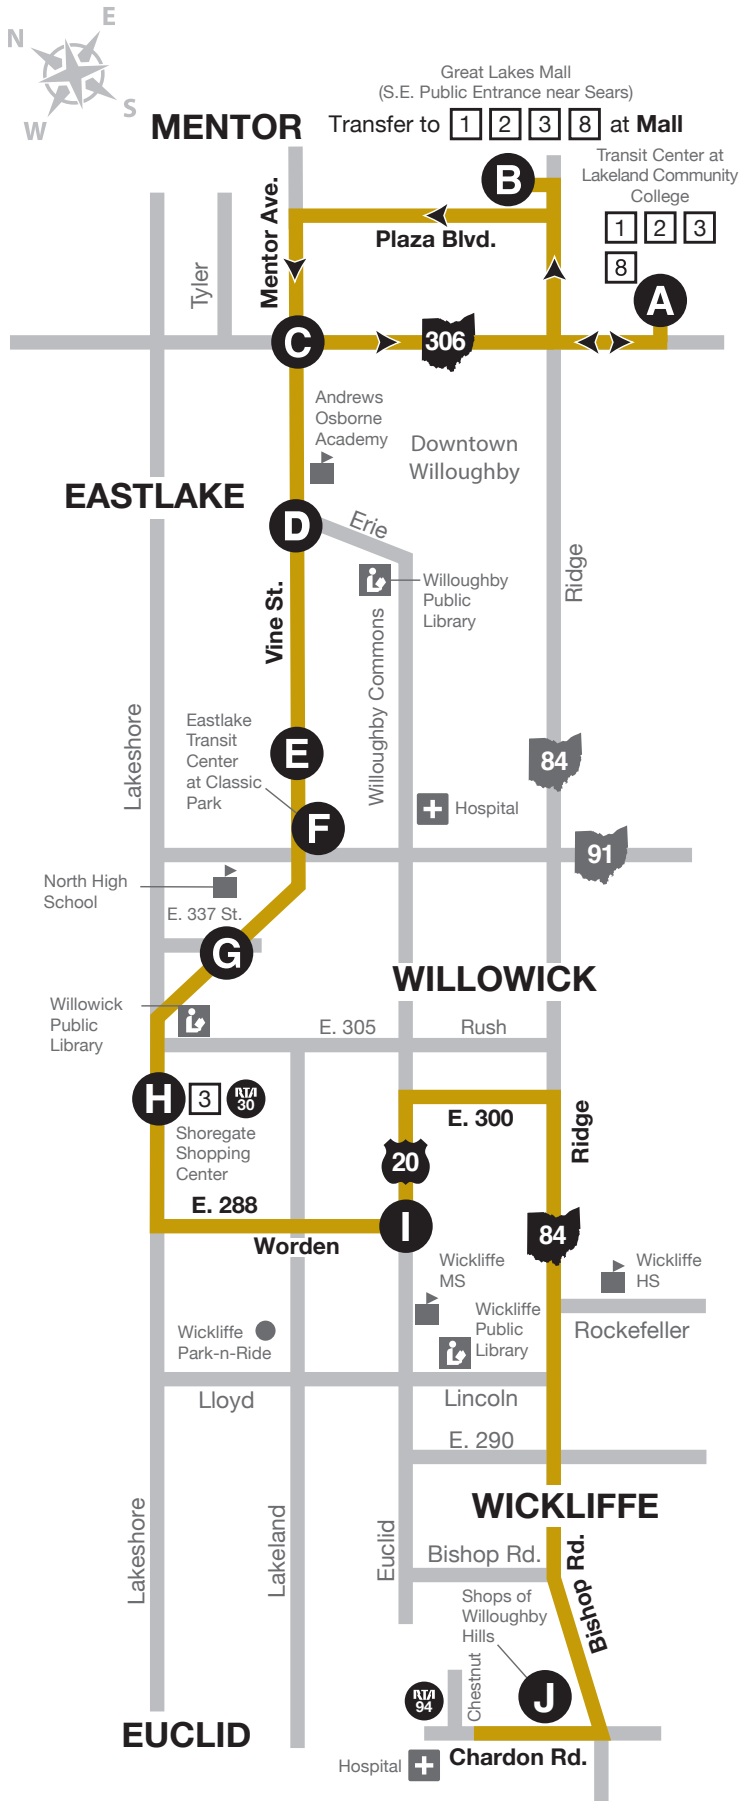

## WESTBOUND

From Great Lakes Mall to Shoregate to Shops of Willoughby Hills via Vine St.

**BUS DEPARTS AT THESE TIMES  
PM TIMES IN BOLD**

Map not to scale

Great Lakes Mall	Mentor & SR 306	Vine & Erie	Vine & Lakeland	Eastlake Transit Ctr.	Vine & E. 337	Shoregate	Euclid & Worden	Shops of Willoughby Hills
B	C	D	E	F	G	H	I	J
8:14	8:20	8:24	8:26	8:29	8:33	8:39	8:47	8:56
10:14	10:20	10:24	10:26	10:29	10:33	10:39	10:47	10:56
<b>12:14</b>	<b>12:20</b>	<b>12:24</b>	<b>12:26</b>	<b>12:29</b>	<b>12:33</b>	<b>12:39</b>	<b>12:47</b>	<b>12:56</b>
2:14	2:20	2:24	2:26	2:29	2:33	2:39	2:47	2:56
4:14	4:20	4:24	4:26	4:29	4:33	4:39	4:47	4:56
6:14	6:20	6:24	6:26	6:29	6:33	6:39	6:47	6:56

## EASTBOUND

From Shops of Willoughby Hills to Shoregate to Great Lakes Mall via Vine St.

**BUS DEPARTS AT THESE TIMES  
PM TIMES IN BOLD**

Shops of Willoughby Hills	Euclid & Worden	Shoregate	Vine & E. 337	Eastlake Transit Ctr.	Vine & Lakeland	Vine & Erie	Mentor & SR 306	Lakeland Transit Center	Great Lakes Mall
J	I	H	G	F	E	D	C	A	B
9:13	9:23	9:30	9:36	9:40	9:43	9:45	9:48	10:06	10:14
11:13	11:23	11:30	11:36	11:40	11:43	11:45	11:48	<b>12:06</b>	<b>12:14</b>
<b>1:13</b>	<b>1:23</b>	<b>1:30</b>	<b>1:36</b>	<b>1:40</b>	<b>1:43</b>	<b>1:45</b>	<b>1:48</b>	<b>2:06</b>	<b>2:14</b>
3:13	3:23	3:30	3:36	3:40	3:43	3:45	3:48	4:06	4:14
5:13	5:23	5:30	5:36	5:40	5:43	5:45	5:48	6:06	6:14

Westbound trips enter Shoregate. Eastbound trips stay on Lakeshore Blvd.

### MAP LEGEND

- Bus Stop
- Laketransit Transfer
- RTA Transfer
- 📖 Libraries
- 🎓 Schools
- Points of Interest
- Saturday Route

- Please board at designated Laketransit stops only.
- Bus stop signs are approximately every 1/4 mile along the route.
- Strollers must be folded aboard bus.