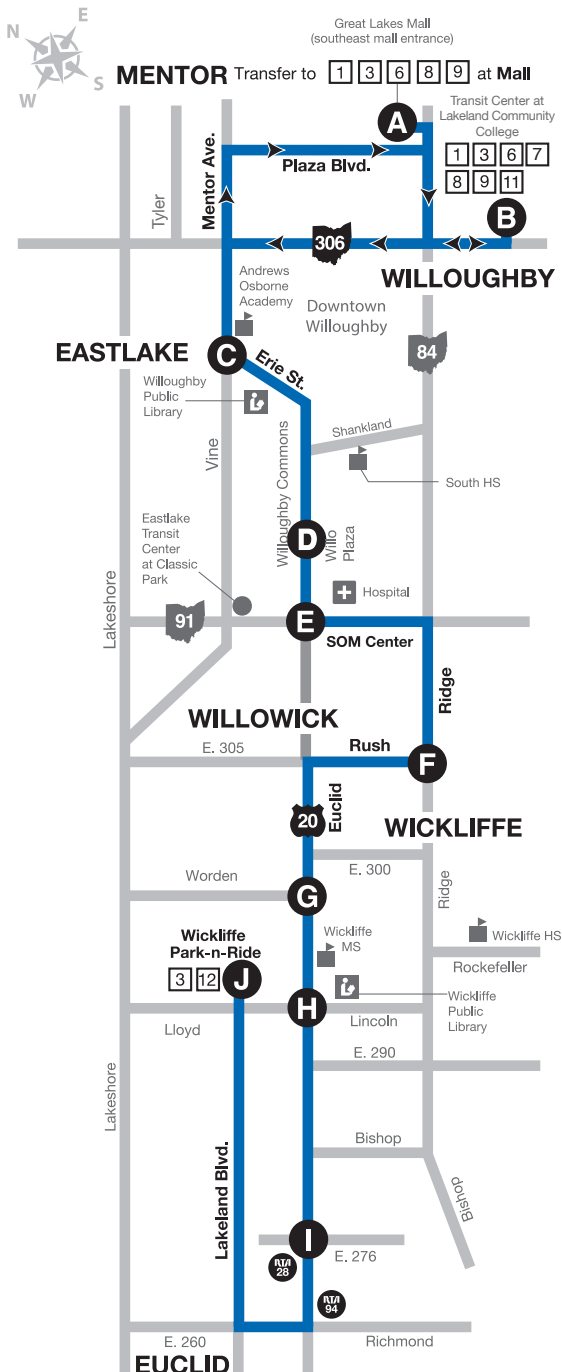

## WEEKDAYS

Mentor, Willoughby, Wickliffe, Euclid

## MAP LEGEND

-  Bus Stop
  -  Libraries
  -  RTA Transfer
  -  Laketran Transfer
  -  Schools
  -  Points of Interest
  -  Weekday Route
- C** Denotes trips with connections to Cleveland Park-n-Ride Service

- Please board at designated Laketran stops only.
- Bus stop signs are approximately every 1/4 mile along the route.
- Strollers must be folded aboard bus.