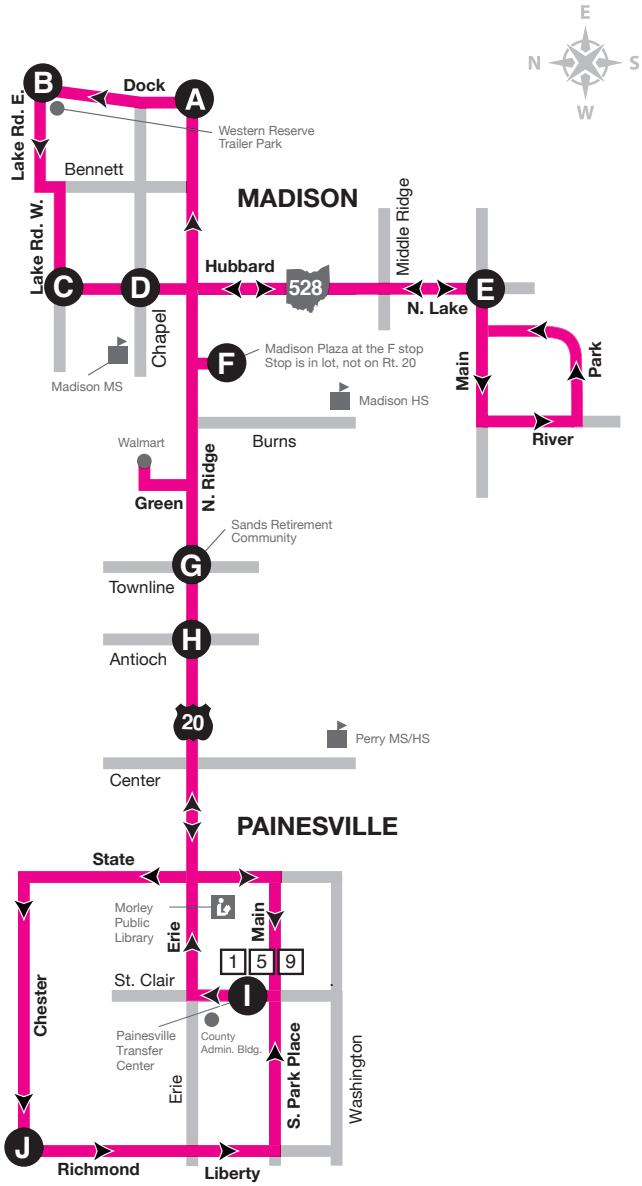

4

WEEKDAYS Painesville, Perry, Madison

Map not to scale

WESTBOUND

Madison to Painesville

**BUS
DEPARTS
AT THESE
TIMES**
**PM TIMES
IN BOLD**

Dock & Lake (Depart)	Hubbard & Lake	Chapeldale Plaza	Main & Lake (Madison Village)	Madison Plaza	Sand's Sahara	N. Ridge & Antioch	Painesville Transfer Center
B	C	D	E	F	G	H	I
5:55	6:00	6:02	6:12	6:24	6:30	6:32	6:47
6:55	7:00	7:02	7:12	7:24	7:30	7:32	7:47
7:55	8:00	8:02	8:12	8:24	8:30	8:32	8:47
8:55	9:00	9:02	9:12	9:24	9:30	9:32	9:47
9:55	10:00	10:02	10:12	10:24	10:30	10:32	10:47
10:55	11:00	11:02	11:12	11:24	11:30	11:32	11:47
11:55	12:00	12:02	12:12	12:24	12:30	12:32	12:47
12:55	1:00	1:02	1:12	1:24	1:30	1:32	1:47
1:55	2:00	2:02	2:12	2:24	2:30	2:32	2:47
2:55	3:00	3:02	3:12	3:24	3:30	3:32	3:47
3:55	4:00	4:02	4:12	4:24	4:30	4:32	4:47
4:55	5:00	5:02	5:12	5:24	5:30	5:32	5:47
5:55	6:00	6:02	6:12	6:24	6:30	6:32	6:47
6:55	7:00	7:02	7:12	7:24	7:30	7:32	7:47

MAP LEGEND

-  Bus Stop
-  Libraries
-  Points of Interest
-  Laketran Transfer
-  Schools
-  Weekday Route
-  RTA Transfer

- Strollers must be folded aboard bus.
- Route 4 operates by flag stops. Riders can flag down the bus anywhere along the route.