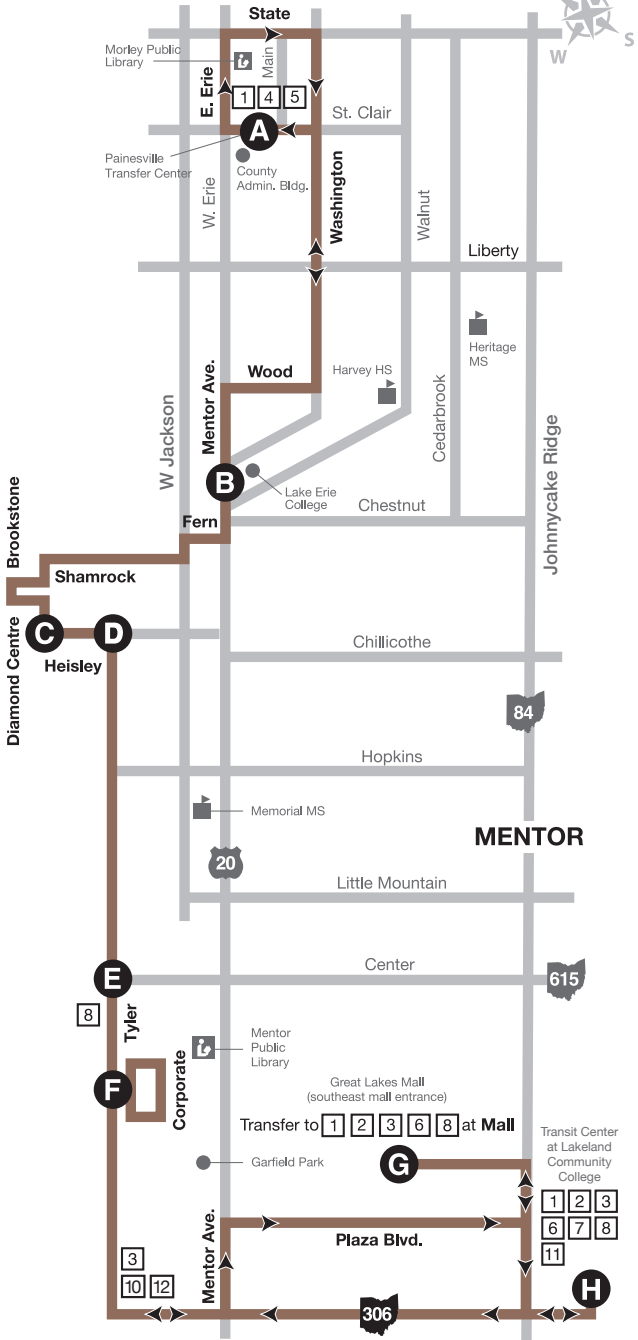

PAINESVILLE

WESTBOUND

From Painesville to Lakeland Community College via Diamond Centre and Tyler Blvd.

BUS DEPARTS AT THESE TIMES
PM TIMES IN BOLD

Painesville Transfer Center	Lake Erie College	Diamond Centre	Heisley & Tyler	Tyler & Center (SR 615)	Tyler & Corporate	Great Lakes Mall	Lakeland Transit Center
A	B	C	D	E	F	G	H
5:30	5:36	5:46	5:50	5:56	6:00	6:14	6:21 C
6:30	6:36	6:46	6:50	6:56	7:00	7:14	7:21
7:30	7:36	7:46	7:50	7:56	8:00	8:14	8:21
8:30	8:36	8:46	8:50	8:56	9:00	9:14	9:21
9:30	9:36	9:46	9:50	9:56	10:00	10:14	10:21
10:30	10:36	10:46	10:50	10:56	11:00	11:14	11:21
11:30	11:36	11:46	11:50	11:56	12:00	12:14	12:21
12:30	12:36	12:46	12:50	12:56	1:00	1:14	1:21
1:30	1:36	1:46	1:50	1:56	2:00	2:14	2:21
2:30	2:36	2:46	2:50	2:56	3:00	3:14	3:21
3:30	3:36	3:46	3:50	3:56	4:00	4:14	4:21
4:30	4:36	4:46	4:50	4:56	5:00	5:14	5:21C
5:30	5:36	5:46	5:50	5:56	6:00	6:14	6:21
6:30	6:36	6:46	6:50	6:56	7:00	7:14	7:21

C - Denotes trips with connections to Cleveland Park-n-Ride Service.

MAP LEGEND

-  Bus Stop
-  Libraries
-  Points of Interest
-  Laketrans Transfer
-  Schools
-  Weekday Route
-  RTA Transfer

- Please board at designated Laketrans stops only.
- Bus stop signs are approximately every 1/4 mile along the route.
- Strollers must be folded aboard bus.