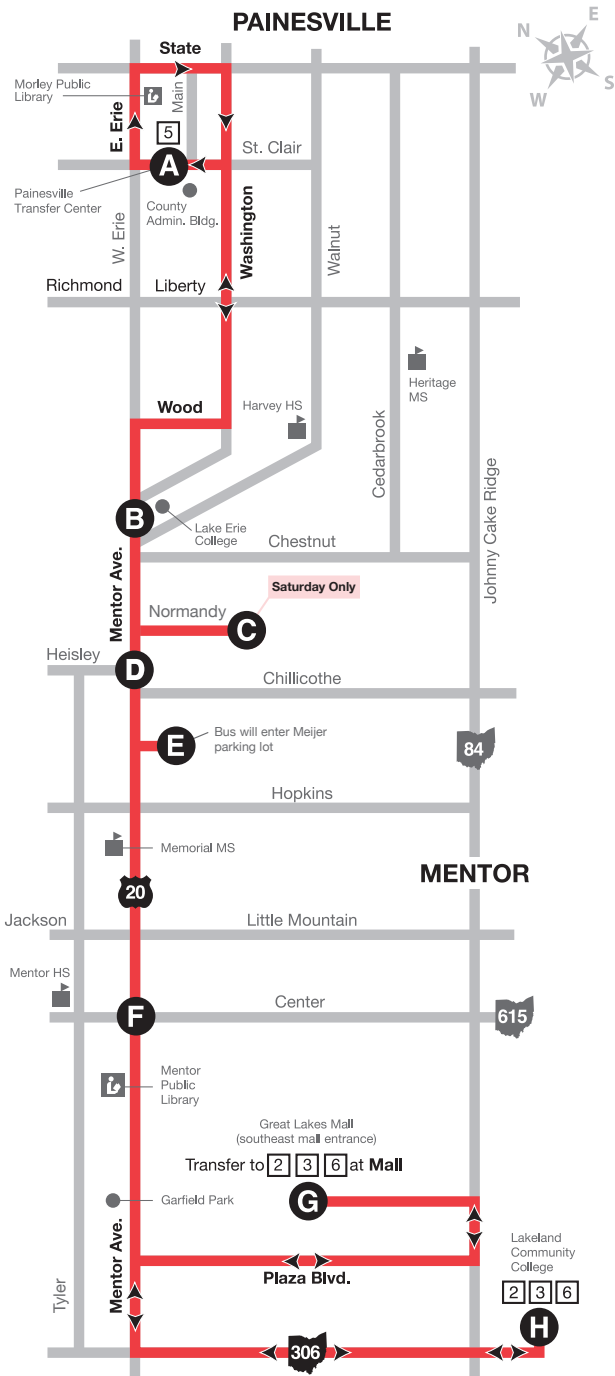

1S

SATURDAY

Painesville, Mentor, Great Lakes Mall,
Lakeland Community College

WESTBOUND

From Painesville to Lakeland Community College

BUS
DEPARTS
AT THESE
TIMES
PM TIMES
IN BOLD

Map not to scale

| Painesville Transfer Center | Lake Erie College | Painesville Shopping Center | Mentor & Heisley | Mentor Commons (Meijer) | Mentor & Center St. (SR 615) | Great Lakes Mall | Lakeland College |
|-----------------------------|-------------------|-----------------------------|------------------|-------------------------|------------------------------|------------------|------------------|
| A | B | C | D | E | F | G | H |
| 9:00 | 9:05 | | 9:18 | 9:21 | 9:28 | 9:35 | 9:48 |
| 9:35 | 9:40 | 9:48* | | | | | |
| 11:00 | 11:05 | | 11:18 | 11:21 | 11:28 | 11:35 | 11:48 |
| 11:35 | 11:40 | 11:48* | | | | | |
| 1:00 | 1:05 | | 1:18 | 1:21 | 1:28 | 1:35 | 1:48 |
| 1:35 | 1:40 | 1:48* | | | | | |
| 3:00 | 3:05 | | 3:18 | 3:21 | 3:28 | 3:35 | 3:48 |
| 3:35 | 3:40 | 3:48* | | | | | |
| 5:00 | 5:05 | | 5:18 | 5:21 | 5:28 | 5:35 | 5:48 |
| 5:35 | 5:40 | 5:48* | | | | | |

*Trip returns to Painesville after Normandy Drive.

MAP LEGEND

- Bus Stop
- Laketran Transfer
- RTA Transfer
- 📖 Libraries
- 🏫 Schools
- Points of Interest
- Saturday Route

- Please board at designated Laketran stops only.
- Bus stop signs are approximately 1/4 mile intervals along route.
- Strollers must be folded aboard bus.