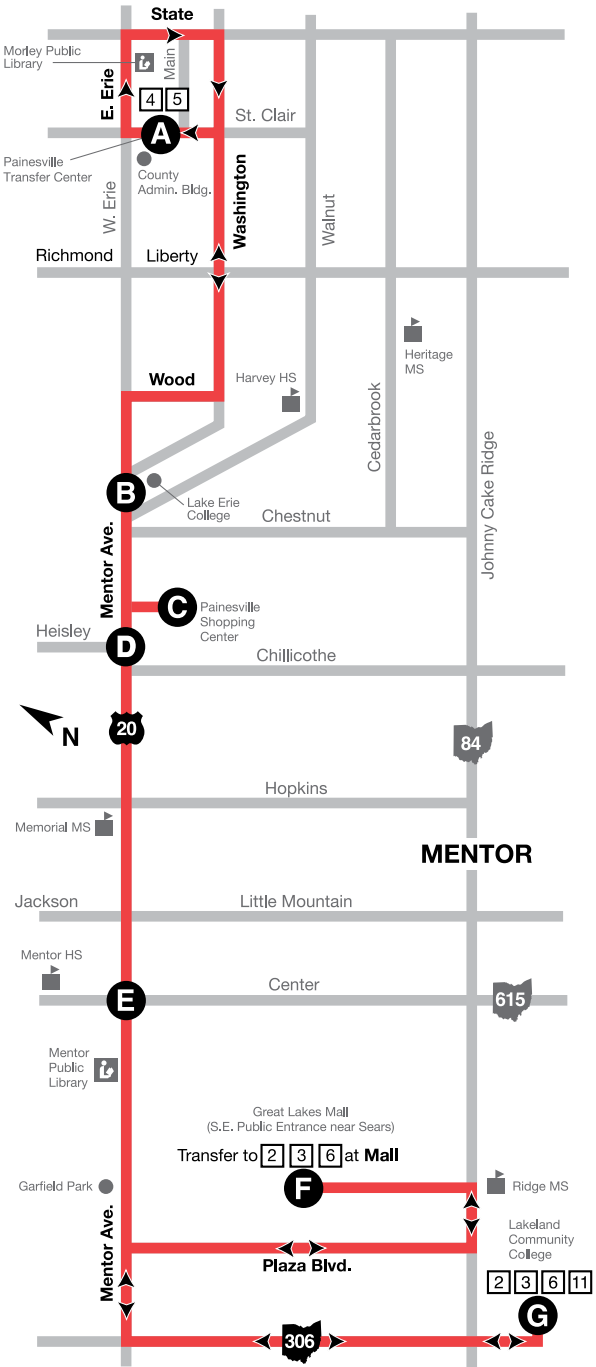

1

WEEKDAYS

Painesville, Mentor, Great Lakes Mall,
Lakeland Community College

PAINESVILLE

Map not to scale

WESTBOUND

From Painesville to Lakeland Community College

**BUS
DEPARTS
AT THESE
TIMES**
**PM TIMES
IN BOLD**

3rd & High (Fairport)	Painesville Transfer Center	Lake Erie College	Painesville Shopping Center	Mentor & Heisley	Mentor & Center St. (SR 615)	Great Lakes Mall	Lakeland College
	A	B	C	D	E	F	G
5:48	6:00	6:05	6:13	6:21	6:28	6:35	6:48 C
	7:00	7:05	7:13	7:21	7:28	7:35	7:48
	8:00	8:05	8:13	8:21	8:28	8:35	8:48
	9:00	9:05	9:13	9:21	9:28	9:35	9:48
	10:00	10:05	10:13	10:21	10:28	10:35	10:48
	11:00	11:05	11:13	11:21	11:28	11:35	11:48
	12:00	12:05	12:13	12:21	12:28	12:35	12:48
	1:00	1:05	1:13	1:21	1:28	1:35	1:48
	2:00	2:05	2:13	2:21	2:28	2:35	2:48
	3:00	3:05	3:13	3:21	3:28	3:35	3:48
	4:00	4:05	4:13	4:21	4:28	4:35	4:48
	5:00	5:05	5:13	5:21	5:28	5:35	5:48
	6:00	6:05	6:13	6:21	6:28	6:35	6:48
	7:00	7:05	7:13	7:21	7:28	7:35	7:48

C - Denotes trips with connections to Cleveland Park-n-Ride Service.

MAP LEGEND

-  Bus Stop
-  Libraries
-  Points of Interest
-  Laketrans Transfer
-  Schools
-  Weekday Route
-  RTA Transfer

- Please board at designated Laketrans stops only.
- Bus stop signs are approximately 1/4 mile intervals along route.
- Strollers must be folded aboard bus.