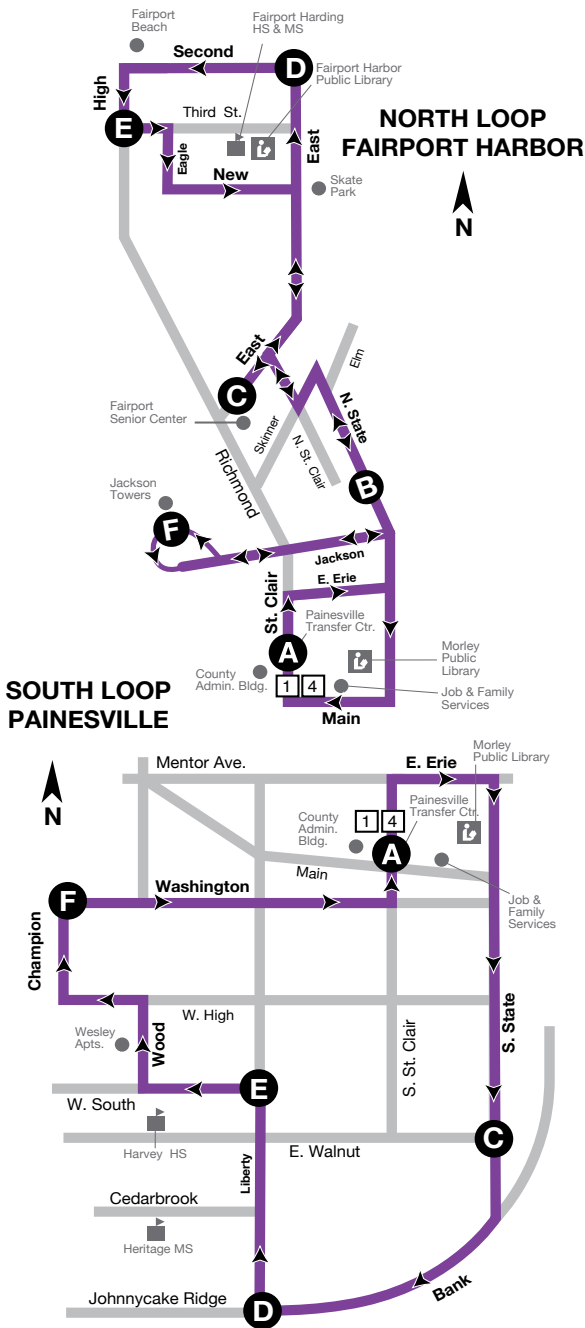

5

WEEKDAYS

Fairport & Painesville Circulators

NORTH LOOP

Fairport Circulator

**BUS
DEPARTS
AT THESE
TIMES**
**PM TIMES
IN BOLD**

Painesville Transfer Center	Chester & State (to Fairport)	Fairport Senior Ctr.	East & Second	Third & High	Fairport Senior Ctr.	Chester & State (to Painesville)	Jackson Towers	Painesville Transfer Center
A	B	C	D	E	C	B	F	A
6:05	6:10		6:15	6:17		6:27	6:30	6:35
7:05	7:10		7:15	7:17		7:27	7:30	7:35
8:05	8:10		8:15	8:17	8:23	8:27	8:30	8:35
9:05	9:10		9:15	9:17	9:23	9:27	9:30	9:35
10:05	10:10		10:15	10:17	10:23	10:27	10:30	10:35
11:05	11:10		11:15	11:17		11:27	11:30	11:35
12:05	12:10	12:14	12:15	12:17		12:27	12:30	12:35
1:05	1:10	1:14	1:15	1:17		1:27	1:30	1:35
2:05	2:10	2:14	2:15	2:17		2:27	2:30	2:35
3:05	3:10	3:14	3:15	3:17		3:27	3:30	3:35
4:05	4:10		4:15	4:17		4:27	4:30	4:35
5:05	5:10		5:15	5:17		5:27	5:30	5:35
6:05	6:10		6:15	6:17		6:27	6:30	6:35
7:05	7:10		7:15	7:17		7:27	7:30	7:35

SOUTH LOOP

Painesville Circulator

**BUS
DEPARTS
AT THESE
TIMES**
**PM TIMES
IN BOLD**

Painesville Transfer Center	S. State & Walnut	Bank & Liberty	Liberty & W. South	Washington Street	Painesville Transfer Center
A	C	D	E	F	A
6:35	6:41	6:43	6:45	6:48	6:53
7:35	7:41	7:43	7:45	7:48	7:53
8:35	8:41	8:43	8:45	8:48	8:53
9:35	9:41	9:43	9:45	9:48	9:53
10:35	10:41	10:43	10:45	10:48	10:53
11:35	11:41	11:43	11:45	11:48	11:53
12:35	12:41	12:43	12:45	12:48	12:53
1:35	1:41	1:43	1:45	1:48	1:53
2:35	2:41	2:43	2:45	2:48	2:53
3:35	3:41	3:43	3:45	3:48	3:53
4:35	4:41	4:43	4:45	4:48	4:53
5:35	5:41	5:43	5:45	5:48	5:53
6:35	6:41	6:43	6:45	6:48	6:53
7:35	7:41	7:43	7:45	7:48	7:53

MAP LEGEND

Bus Stop

Libraries

Points of Interest

Laketransfer

Schools

Weekday Route

RTA Transfer

- Please board at designated Laketransfer stops only.
- Bus stop signs are approximately 1/4 mile intervals along route.
- Strollers must be folded aboard bus.
- Route 5 - South Loop operates by flag stops. Riders can flag down the bus anywhere along the route.