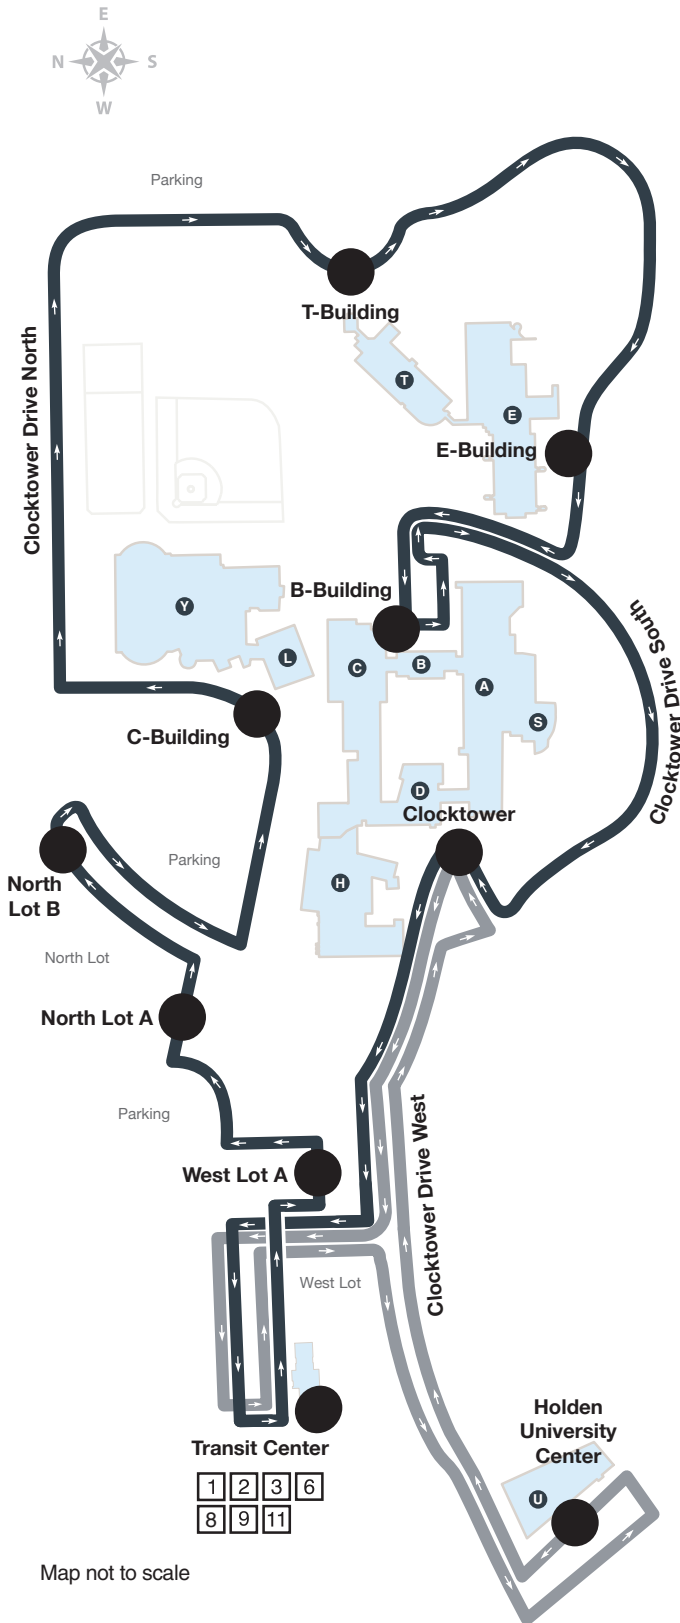

7

WEEKDAYS

Campus Loop at Lakeland Community College

CAMPUS LOOP

Please use the designated Campus Loop bus stops.

Location	Stop ID	Buildings
Clocktower	700	Buildings A, B, D, and S
Transit Center	701	
West Lot A	703	
North Lot A	704	
North Lot B	705	
C-Building	706	Buildings C, H, L, and Y
T-Building	707	Building T
E-Building	708	Building E
B-Building	709	Building B

HOLDEN LOOP

Upon returning to the clocktower, the bus operating the Holden Loop begins the Campus Loop.

Location	Stop ID	Buildings
Clocktower	700	Buildings A, B, D, and S
Transit Center	701	
Holden University Center	702	U-Building and University Partners
Clocktower	700	Buildings A, B, D, and S

HOURS OF OPERATION

Monday - Thursday:

7:30 a.m. - 6:00 p.m.

Service every 10 minutes

6:00 p.m. - 8:00 p.m.

Service every 20 minutes

Friday:

7:30 a.m. - 12:00 p.m.

Service every 20 minutes

MAP LEGEND

- Bus Stop
- Points of Interest
- Laketransfer
- Campus Loop
- Holden Loop

- Please board at designated Laketransfer stops only.
- Bus stop signs are approximately every 1/4 mile along the route.
- Strollers must be folded aboard bus.