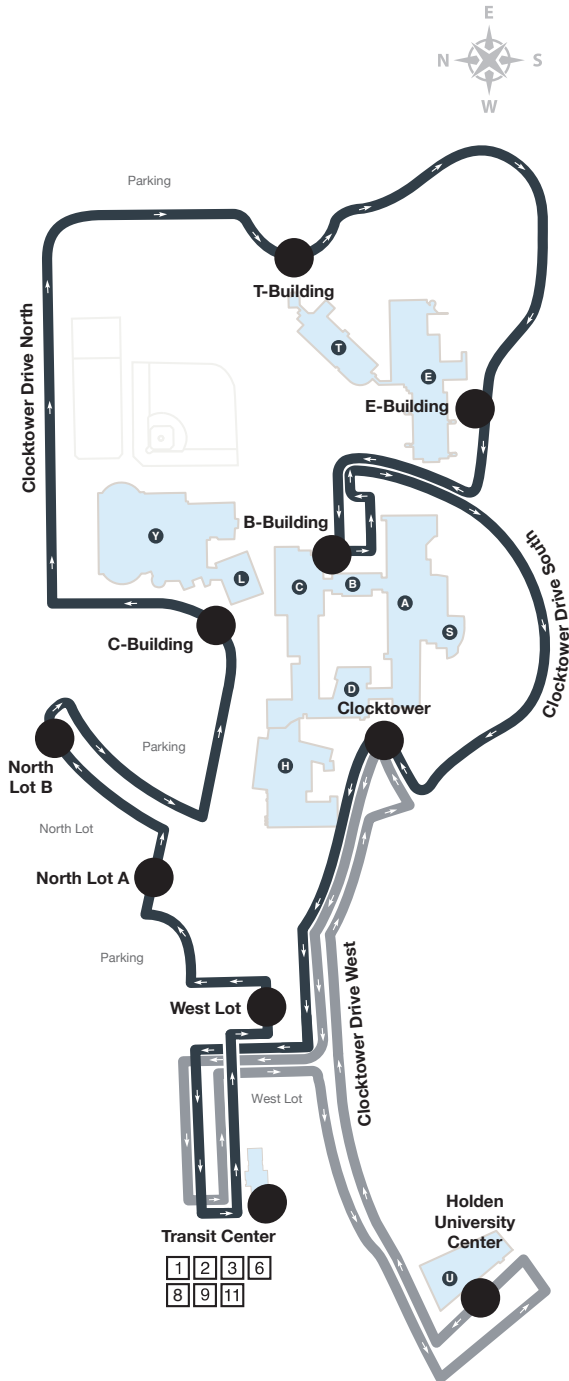

## WEEKDAYS

Campus Loop at Lakeland Community College

## CAMPUS LOOP

Please use the designated Campus Loop bus stops.

Map not to scale

Location	Stop ID	Buildings
Clocktower	700	Buildings A, B, D, and S
Transit Center	701	
West Lot	703	
North Lot A	704	
North Lot B	705	
C-Building	706	Buildings C, H, L, and Y
T-Building	707	Building T
E-Building	708	Building E
B-Building	709	Building B

## HOLDEN LOOP

Upon returning to the clocktower, the bus operating the Holden Loop begins the Campus Loop.

Location	Stop ID	Buildings
Clocktower	700	Buildings A, B, D, and S
Transit Center	701	
Holden to University Center	702	U-Building and University Partners
Clocktower	700	Buildings A, B, D, and S

## MAP LEGEND

- Bus Stop
- Points of Interest
- Laketran Transfer
- Campus Loop
- Holden Loop

- Please board at designated Laketran stops only.
- Bus stop signs are approximately every 1/4 mile along the route.
- Strollers must be folded aboard bus.