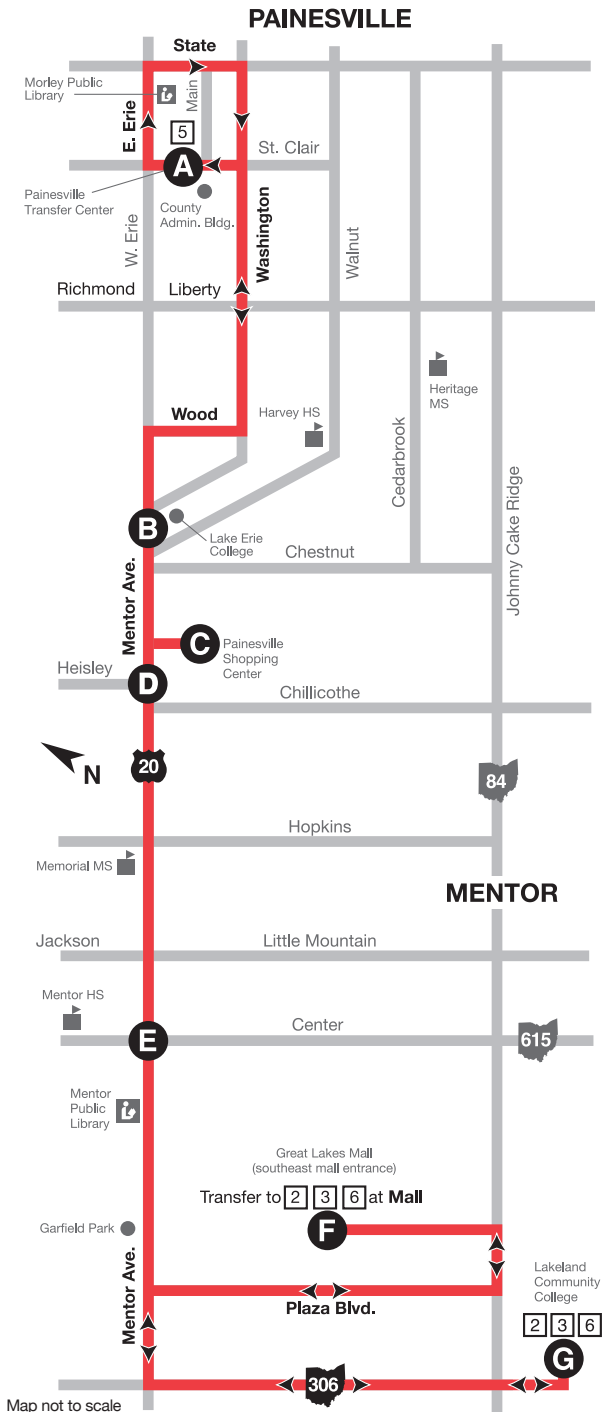

SATURDAY

Painesville, Mentor, Great Lakes Mall,
Lakeland Community College

WESTBOUND

From Painesville to Lakeland Community College

**BUS
DEPARTS
AT THESE
TIMES**
**PM TIMES
IN BOLD**

	Painesville Transfer Center	Lake Erie College	Painesville Shopping Center	Mentor & Heisley	Mentor & Center St. (SR 615)	Great Lakes Mall	Lakeland College
	A	B	C	D	E	F	G
	9:00	9:05	9:13	9:21	9:28	9:35	9:48
	9:35	9:40	9:48*				
	11:00	11:05	11:13	11:21	11:28	11:35	11:48
	11:35	11:40	11:48*				
	1:00	1:05	1:13	1:21	1:28	1:35	1:48
	1:35	1:40	1:48*				
	3:00	3:05	3:13	3:21	3:28	3:35	3:48
	3:35	3:40	3:48*				
	5:00	5:05	5:13	5:21	5:28	5:35	5:48
	5:35	5:40	5:48*				

EASTBOUND

From Lakeland Community College to Painesville

**BUS
DEPARTS
AT THESE
TIMES**
**PM TIMES
IN BOLD**

	Lakeland College	Great Lakes Mall	Mentor & Center St. (SR 615)	Mentor & Heisley	Painesville Shopping Center	Lake Erie College	Painesville Transfer Center
	G	F	E	D	C	B	A
	8:05	8:17	8:27	8:35	8:42	8:50	8:55
					9:48	9:55	10:00
	10:05	10:17	10:27	10:35	10:42	10:50	10:55
					11:48	11:55	12:00
	12:05	12:17	12:27	12:35	12:42	12:50	12:55
					1:48	1:55	2:00
	2:05	2:17	2:27	2:35	2:42	2:50	2:55
					3:48	3:55	4:00
	4:05	4:17	4:27	4:35	4:42	4:50	4:55
					5:48	5:55	6:00
	6:05	6:17	6:27	6:35	6:42	6:50	6:55

* Trip returns to Painesville after Shopping Center.

MAP LEGEND

- Bus Stop
- Laketrans Transfer
- RTA Transfer
- 📖 Libraries
- 🏫 Schools
- Points of Interest
- Saturday Route

- Please board at designated Laketrans stops only.
- Bus stop signs are approximately 1/4 mile intervals along route.
- Strollers must be folded aboard bus.