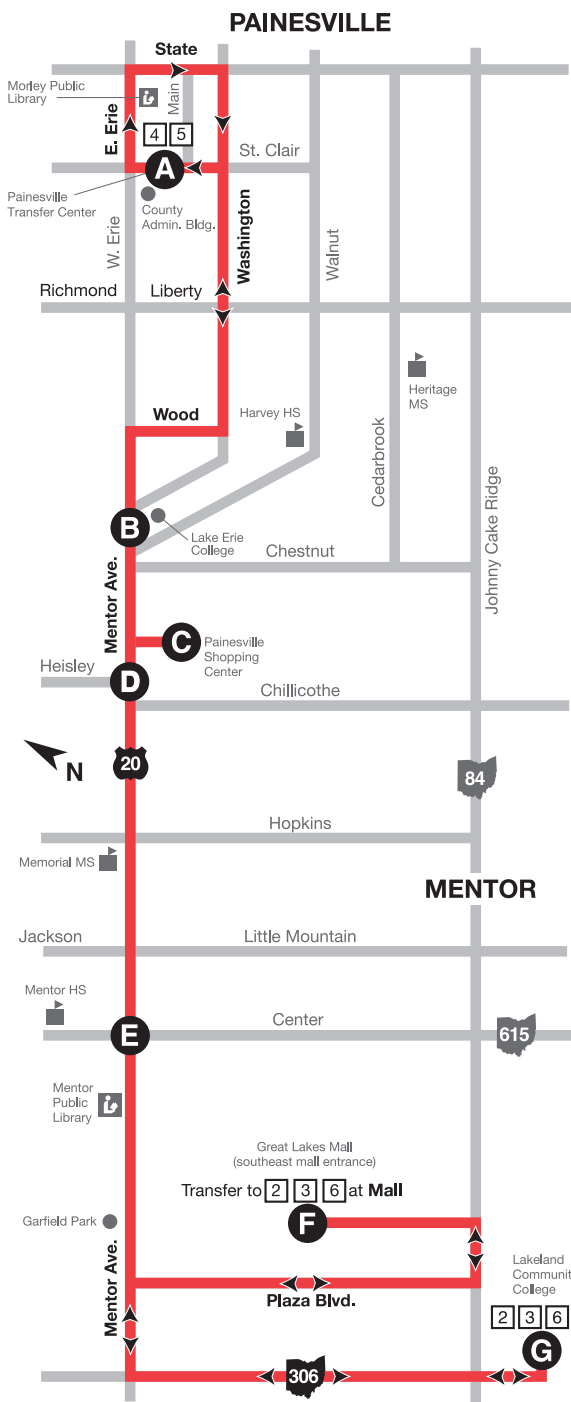

1

WEEKDAYS

Painesville, Mentor, Great Lakes Mall,
Lakeland Community College

WESTBOUND

From Painesville to Lakeland Community College

**BUS
DEPARTS
AT THESE
TIMES**
**PM TIMES
IN BOLD**

Map not to scale

	3rd & High (Fairport)	Painesville Transfer Center	Lake Erie College	Painesville Shopping Center	Mentor & Heisley	Mentor & Center St. (SR 615)	Great Lakes Mall	Lakeland College
		A	B	C	D	E	F	G
	5:48	6:00	6:05	6:13	6:21	6:28	6:35	6:48 C
		7:00	7:05	7:13	7:21	7:28	7:35	7:48
		8:00	8:05	8:13	8:21	8:28	8:35	8:48
		9:00	9:05	9:13	9:21	9:28	9:35	9:48
		10:00	10:05	10:13	10:21	10:28	10:35	10:48
		11:00	11:05	11:13	11:21	11:28	11:35	11:48
		12:00	12:05	12:13	12:21	12:28	12:35	12:48
		1:00	1:05	1:13	1:21	1:28	1:35	1:48
		2:00	2:05	2:13	2:21	2:28	2:35	2:48
		3:00	3:05	3:13	3:21	3:28	3:35	3:48
		4:00	4:05	4:13	4:21	4:28	4:35	4:48
		5:00	5:05	5:13	5:21	5:28	5:35	5:48
		6:00	6:05	6:13	6:21	6:28	6:35	6:48
		7:00	7:05	7:13	7:21	7:28	7:35	7:48

C - Denotes trips with connections to Cleveland Park-n-Ride Service.

MAP LEGEND

- Bus Stop
- Laketrans Transfer
- RTA Transfer
- 📖 Libraries
- 🏫 Schools
- Points of Interest
- ➡ Weekday Route

- Please board at designated Laketrans stops only.
- Bus stop signs are approximately 1/4 mile intervals along route.
- Strollers must be folded aboard bus.