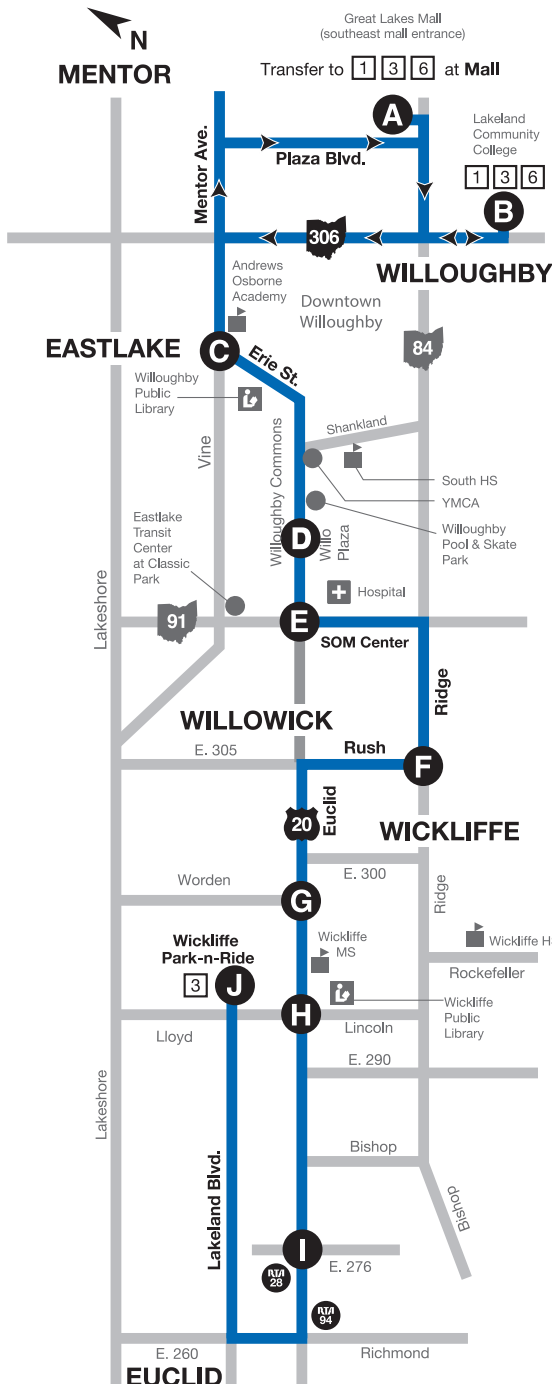

SATURDAY

Great Lakes Mall, Lakeland Community College, Mentor, Willoughby, Wickliffe, Euclid

WESTBOUND

From Lakeland Community College to Euclid

BUS DEPARTS AT THESE TIMES
PM TIMES IN BOLD

Lakeland College (Depart)	Erie & Vine	Willo Plaza	Euclid & SR 91	Rush & Ridge	Euclid & Worden	Euclid & Lloyd	E. 276 & Euclid	Lloyd & Lakeland
B	C	D	E	F	G	H	I	J
8:15	8:24	8:30	8:33	8:38	8:42	8:44	8:48	8:59
10:15	10:24	10:30	10:33	10:38	10:42	10:44	10:48	10:59
12:15	12:24	12:30	12:33	12:38	12:42	12:44	12:48	12:59
2:15	2:24	2:30	2:33	2:38	2:42	2:44	2:48	2:59
4:15	4:24	4:30	4:33	4:38	4:42	4:44	4:48	4:59
---	6:24	6:30	6:33	6:38	6:42	6:44	6:48	6:59

EASTBOUND

From Euclid to Lakeland Community College

BUS DEPARTS AT THESE TIMES
PM TIMES IN BOLD

Lloyd & Lakeland	E. 276 & Euclid	Euclid & Lloyd	Euclid & Worden	Rush & Ridge	Euclid & SR 91	Willo Plaza	Erie & Vine	Great Lakes Mall	Lakeland College (Arrive)
J	I	H	G	F	E	D	C	A	B
9:16	9:25	9:29	9:32	9:37	9:42	9:45	9:51	9:59	10:07
11:16	11:25	11:29	11:32	11:37	11:42	11:45	11:51	11:59	12:07
1:16	1:25	1:29	1:32	1:37	1:42	1:45	1:51	1:59	2:07
3:16	3:25	3:29	3:32	3:37	3:42	3:45	3:51	3:59	4:07
5:16	5:25	5:29	5:32	5:37	5:42	5:45	5:51	6:15	---

MAP LEGEND

- Bus Stop
- 📖 Libraries
- Points of Interest
- 🚶 Laketran Transfer
- 🏫 Schools
- 🚗 Saturday Route
- RTA RTA Transfer

- Please board at designated Laketran stops only.
- Bus stop signs are approximately 1/4 mile intervals along route.
- Strollers must be folded aboard bus.