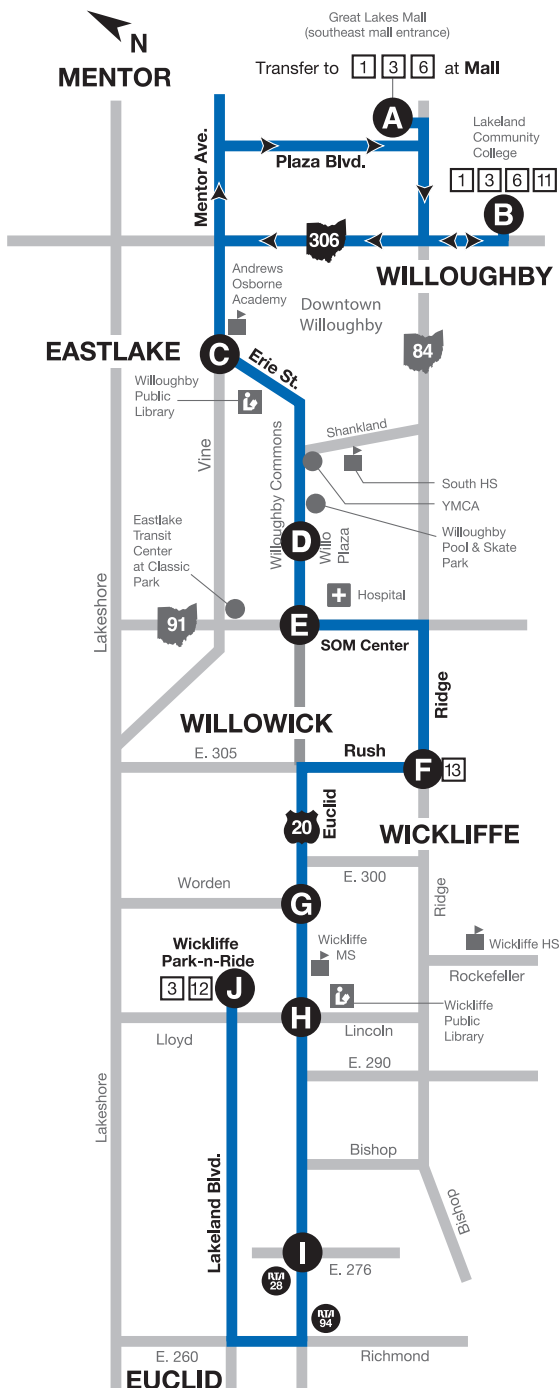

WEEKDAYS

Great Lakes Mall, Lakeland Community College, Mentor, Willoughby, Wickliffe, Euclid

WESTBOUND

From Lakeland Community College to Euclid

BUS DEPARTS AT THESE TIMES
PM TIMES IN BOLD

Lakeland College (Depart)	Erie & Vine	Willo Plaza	Euclid & SR 91	Rush & Ridge	Euclid & Worden	Euclid & Lloyd	E. 276 & Euclid	Lloyd & Lakeland
B	C	D	E	F	G	H	I	J
6:15	6:24	6:30	6:33	6:38 C	6:42	6:44	6:48	6:59 C
7:15	7:24	7:30	7:33	7:38	7:42	7:44	7:48	7:59 C
8:15	8:24	8:30	8:33	8:38	8:42	8:44	8:48	8:59 C
9:15	9:24	9:30	9:33	9:38	9:42	9:44	9:48	9:59
10:15	10:24	10:30	10:33	10:38	10:42	10:44	10:48	10:59
11:15	11:24	11:30	11:33	11:38	11:42	11:44	11:48	11:59
12:15	12:24	12:30	12:33	12:38	12:42	12:44	12:48	12:59
1:15	1:24	1:30	1:33	1:38	1:42	1:44	1:48	1:59
2:15	2:24	2:30	2:33	2:38	2:42	2:44	2:48	2:59
3:15	3:24	3:30	3:33	3:38	3:42	3:44	3:48	3:59
4:15	4:24	4:30	4:33	4:38	4:42	4:44	4:48	4:59
5:15	5:24	5:30	5:33	5:38	5:42	5:44	5:48	5:59
6:15 C	6:24	6:30	6:33	6:38	6:42	6:44	6:48	6:59
7:15	7:24	7:30	7:33	7:38	7:42	7:44	7:48	7:59

C - Denotes trips with connections to Cleveland Park-n-Ride Service.

MAP LEGEND

- Bus Stop
- 📖 Libraries
- Points of Interest
- 🚶 Laketran Transfer
- 🏫 Schools
- 🚗 Weekday Route
- 🚗 RTA Transfer

- Please board at designated Laketran stops only.
- Bus stop signs are approximately 1/4 mile intervals along route.
- Strollers must be folded aboard bus.