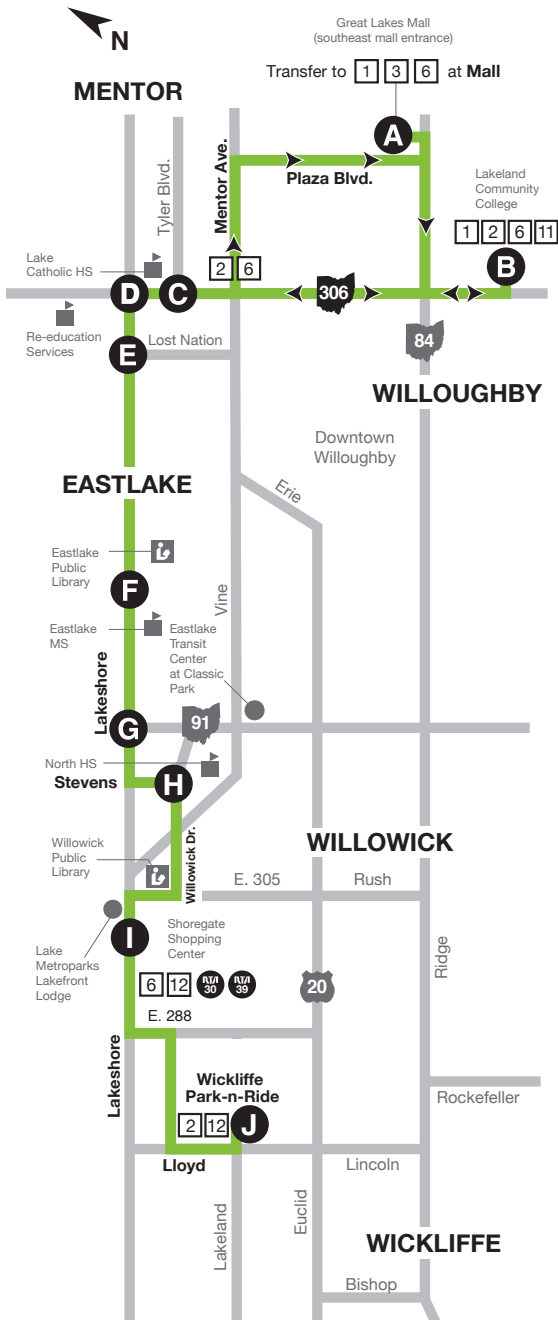

WEEKDAYS

Great Lakes Mall, Lakeland Community College, Mentor, Shoregate, Wickliffe via Lakeshore Blvd.

WESTBOUND

From Great Lakes Mall to Wickliffe via Lakeshore Blvd.

BUS DEPARTS AT THESE TIMES
PM TIMES IN BOLD

EASTBOUND

From Wickliffe via Lakeshore Blvd. to Lakeland Community College

BUS DEPARTS AT THESE TIMES
PM TIMES IN BOLD

Lloyd & Lakeland	Shoregate	Stevens & Willowick	Lakeshore & SR 91	Surfside	Lakeshore & Lost Nation	Lakeshore & SR 306	SR 306 & Tyler	Great Lakes Mall	Lakeland College (Arrive)
J	I	H	G	F	E	D	C	A	B
6:16 C	6:24	6:32	6:35	6:40	6:44	6:48	6:53	6:59 C	7:07 C
7:16 C	7:24	7:32	7:35	7:40	7:44	7:48	7:53	7:59	8:07
8:16	8:24	8:32	8:35	8:40	8:44	8:48	8:53	8:59	9:07
9:16	9:24	9:32	9:35	9:40	9:44	9:48	9:53	9:59	10:07
10:16	10:24	10:32	10:35	10:40	10:44	10:48	10:53	10:59	11:07
11:16	11:24	11:32	11:35	11:40	11:44	11:48	11:53	11:59	12:07
12:16	12:24	12:32	12:35	12:40	12:44	12:48	12:53	12:59	1:07
1:16	1:24	1:32	1:35	1:40	1:44	1:48	1:53	1:59	2:07
2:16	2:24	2:32	2:35	2:40	2:44	2:48	2:53	2:59	3:07
3:16	3:24	3:32	3:35	3:40	3:44	3:48	3:53	3:59	4:07
4:16 C	4:24	4:32	4:35	4:40	4:44	4:48	4:53	4:59	5:07
5:16 C	5:24	5:32	5:35	5:40	5:44	5:48	5:53	5:59	6:07
6:16 C	6:24	6:32	6:35	6:40	6:44	6:48	6:53	6:59	7:07
7:16	7:24	7:32	7:35	7:40	7:44	7:48	7:53	7:59	8:07

C - Denotes trips with connections to Cleveland Park-n-Ride Service.
Westbound trips enter Shoregate. Eastbound trips stay on Lakeshore Blvd.

MAP LEGEND

- Bus Stop
- Laketrans Transfer
- RTA Transfer
- 📖 Libraries
- 🏫 Schools
- Points of Interest
- Weekday Route