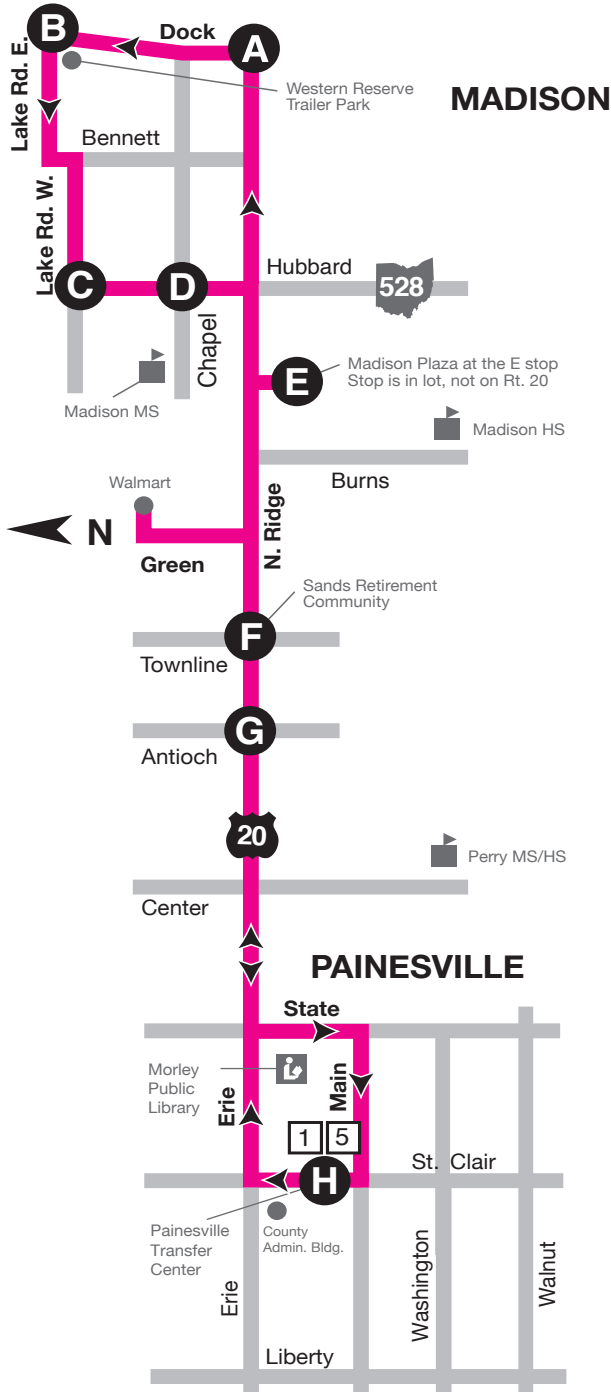

# WEEKDAYS

Madison, Painesville

# WESTBOUND

Madison to Painesville

**BUS DEPARTS AT THESE TIMES**  
**PM TIMES IN BOLD**

Dock & Lake (Depart)	Hubbard & Lake	Chapeldale Plaza	Madison Plaza	Sand's Sahara	Antioch Road	Painesville Transfer Ctr.
B	C	D	E	F	G	H
7:10	7:15	7:20	7:25	7:30	7:35	7:50
11:20	11:25	11:30	11:35	11:40	11:45	<b>12:00</b>
<b>1:00</b>	<b>1:05</b>	<b>1:10</b>	<b>1:15</b>	<b>1:20</b>	<b>1:25</b>	<b>1:40</b>
<b>5:52</b>	<b>5:55</b>	<b>6:00</b>	<b>6:05</b>	<b>6:10</b>	<b>6:15</b>	<b>6:30</b>

# EASTBOUND

Painesville to Madison

**BUS DEPARTS AT THESE TIMES**  
**PM TIMES IN BOLD**

Painesville Transfer Ctr.	Antioch Road	Sand's Sahara	Madison Plaza	Dock & N. Ridge	Dock & Lake (Arrive)
H	G	F	E	A	B
6:30	6:40	6:45	6:50	6:55	7:10
10:35	10:45	10:50	10:55	11:00	11:20
<b>12:15</b>	<b>12:25</b>	<b>12:30</b>	<b>12:35</b>	<b>12:40</b>	<b>1:00</b>
<b>5:00</b>	<b>5:15</b>	<b>5:20</b>	<b>5:25</b>	<b>5:30</b>	<b>5:52</b>

## MAP LEGEND

- Bus Stop
- Laketran Transfer
- RTA Transfer
- 📖 Libraries
- 🏫 Schools
- Points of Interest
- Weekday Route

- Strollers must be folded aboard bus.
- Route 4 operates by flag stops. Riders can flag down the bus anywhere along the route.