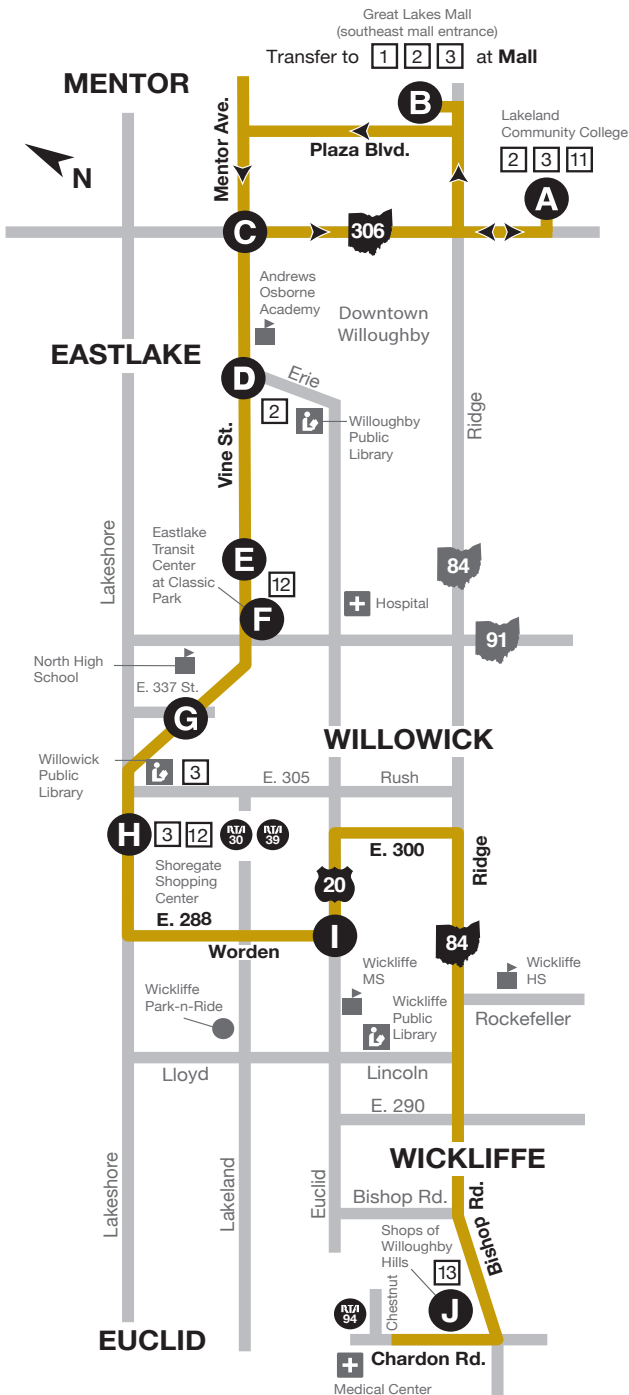

WEEKDAYS

Shops of Willoughby Hills, Shoregate, Lakeland Community College, Great Lakes Mall via Vine St.

WESTBOUND

From Great Lakes Mall to Shoregate to Shops of Willoughby Hills via Vine St.

BUS DEPARTS AT THESE TIMES
PM TIMES IN BOLD

Great Lakes Mall	Mentor & SR 306	Vine & Erie	Vine & Lakeland	Eastlake Transit Ctr.	Vine & E. 337	Shoregate	Euclid & Worden	Shops of Willoughby Hills
B	C	D	E	F	G	H	I	J
6:14	6:20	6:25	6:27	6:29 C	6:32	6:36	6:44	6:54 C
7:14	7:20	7:25	7:27	7:29	7:32	7:36	7:44	7:54
8:14	8:20	8:25	8:27	8:29	8:32	8:36	8:44	8:54
9:14	9:20	9:25	9:27	9:29	9:32	9:36	9:44	9:54
10:14	10:20	10:25	10:27	10:29	10:32	10:36	10:44	10:54
11:14	11:20	11:25	11:27	11:29	11:32	11:36	11:44	11:54
12:14	12:20	12:25	12:27	12:29	12:32	12:36	12:44	12:54
1:14	1:20	1:25	1:27	1:29	1:32	1:36	1:44	1:54
2:14	2:20	2:25	2:27	2:29	2:32	2:36	2:44	2:54
3:14	3:20	3:25	3:27	3:29	3:32	3:36	3:44	3:54
4:14	4:20	4:25	4:27	4:29	4:32	4:36	4:44	4:54
5:14	5:20	5:25	5:27	5:29	5:32	5:36	5:44	5:54
6:14	6:20	6:25	6:27	6:29	6:32	6:36	6:44	6:54
7:14	7:20	7:25	7:27	7:29	7:32	7:36	7:44	7:54

C - Denotes trips with connections to Cleveland Park-n-Ride Service. Westbound trips enter Shoregate. Eastbound trips stay on Lakeshore Blvd.

MAP LEGEND

- Bus Stop
- 📖 Libraries
- Points of Interest
- ☐ Laketrans Transfer
- 🏫 Schools
- Weekday Route
- RTA RTA Transfer