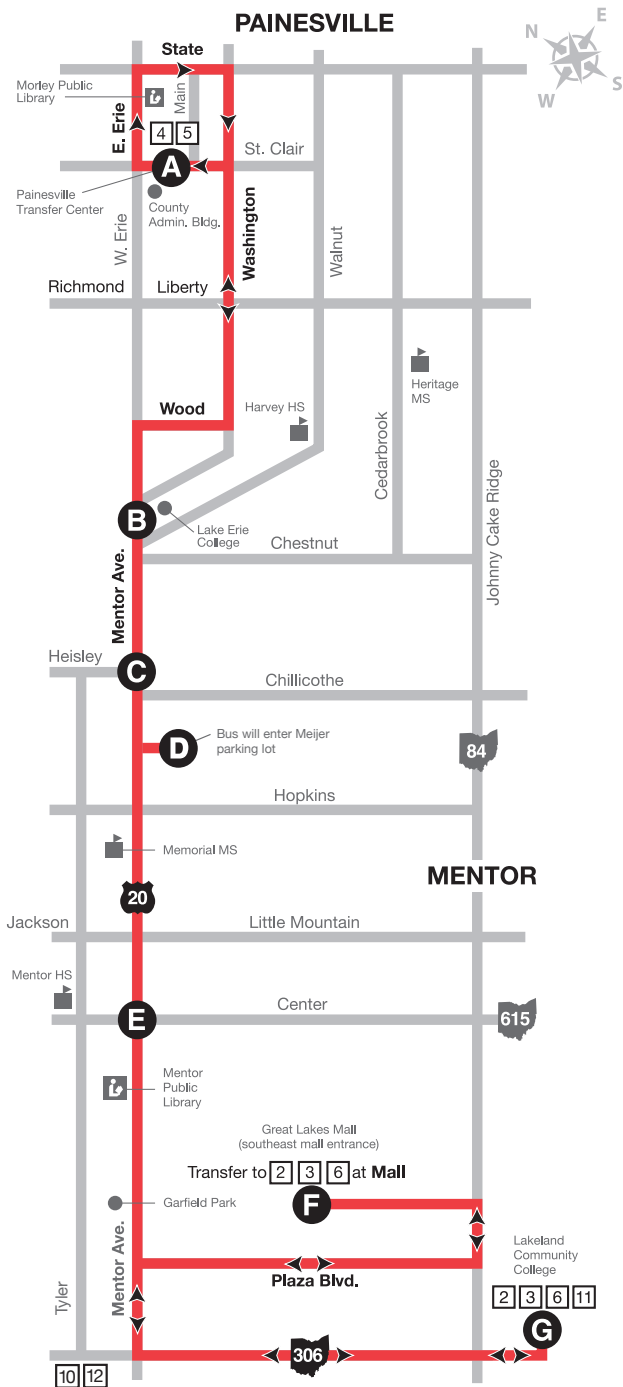

EASTBOUND

From Lakeland Community College to Painesville

BUS DEPARTS AT THESE TIMES
PM TIMES IN BOLD

	Lakeland College	Great Lakes Mall	Mentor & Center St (SR 615)	Mentor Commons - Meijer	Mentor & Heisley	Lake Erie College	Painesville Transfer Center
	G	F	E	D	C	B	A
	6:05	6:17	6:27	6:35	6:37	6:50	6:55
	7:05C	7:17	7:27	7:35	7:37	7:50	7:55
	8:05	8:17	8:27	8:35	8:37	8:50	8:55
	9:05	9:17	9:27	9:35	9:37	9:50	9:55
	10:05	10:17	10:27	10:35	10:37	10:50	10:55
	11:05	11:17	11:27	11:35	11:37	11:50	11:55
	12:05	12:17	12:27	12:35	12:37	12:50	12:55
	1:05	1:17	1:27	1:35	1:37	1:50	1:55
	2:05	2:17	2:27	2:35	2:37	2:50	2:55
	3:05	3:17	3:27	3:35	3:37	3:50	3:55
	4:05	4:17	4:27	4:35	4:37	4:50	4:55
	5:05C	5:17	5:27	5:35	5:37	5:50	5:55
	6:05	6:17	6:27	6:35	6:37	6:50	6:55
	7:05	7:17	7:27	7:35	7:37	7:50	7:55

C - Denotes trips with connections to Cleveland Park-n-Ride Service.

MAP LEGEND

- Bus Stop
- Laketran Transfer
- RTA Transfer
- 📖 Libraries
- 🏫 Schools
- Points of Interest
- ➡ Weekday Route

- Please board at designated Laketran stops only.
- Bus stop signs are approximately 1/4 mile intervals along route.
- Strollers must be folded aboard bus.