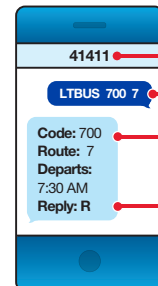

7:30 a.m. - 12:00 p.m.

Service every 20 minutes

LOCAL Routes 1-6

Campus Loop connects with Laketrans Local Routes

1 2 3 6 at the Clocktower bus stop. Students ride Laketrans's Local Routes 1-6 free with a valid student ID.

Find the next scheduled departure from your bus stop by texting **LTBUS + STOP ID + ROUTE #** to 41411

Use the **STOP ID** found here on your bus stop sign

Text 41411
Make sure to type **LTBUS + STOP ID + ROUTE #** *Must Use Spaces
You'll receive a message with your **Next Bus Departure** times.
Text **R** back to 41411 to **REFRESH** your departure times.