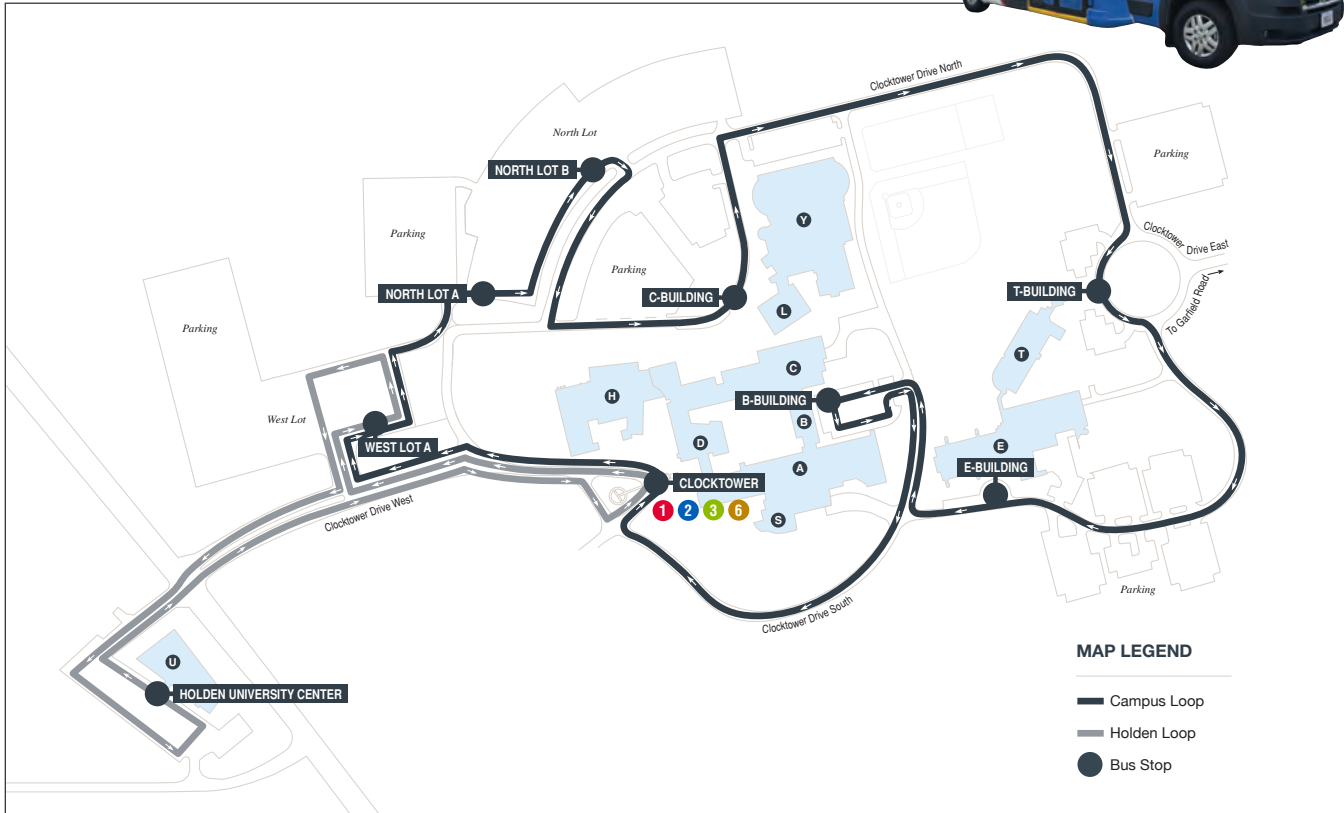

7

Campus Loop - Route 7

Lakeland Community College

Effective Spring 2020

Get to, from and around campus free with Laketrans Campus Loop and Local Routes

CAMPUS LOOP BUS STOPS

Please use the designated Campus Loop bus stops.

CAMPUS LOOP:

Clocktower (Stop ID: 700)
Serving Buildings A, B, D and S

West Lot A (Stop ID: 703)

North Lot A (Stop ID: 704)

North Lot B (Stop ID: 705)

C-Building (Stop ID: 706)
Serving Buildings C, H, L and Y

7:30 a.m. - 12:00 p.m.

Service every 20 minutes

LOCAL Routes 1-6

Campus Loop connects with Laketrans Local Routes

1 2 3 6 at the Clocktower bus stop. Students ride Laketrans's Local Routes 1-6 free with a valid student ID.

Find the next scheduled departure from your bus stop by texting **LTBUS + STOP ID + ROUTE #** to 41411

Use the **STOP ID** found here on your bus stop sign

Text 41411
Make sure to type **LTBUS + STOP ID + ROUTE #** *Must Use Spaces
You'll receive a message with your **Next Bus Departure** times.
Text **R** back to 41411 to **REFRESH** your departure times.