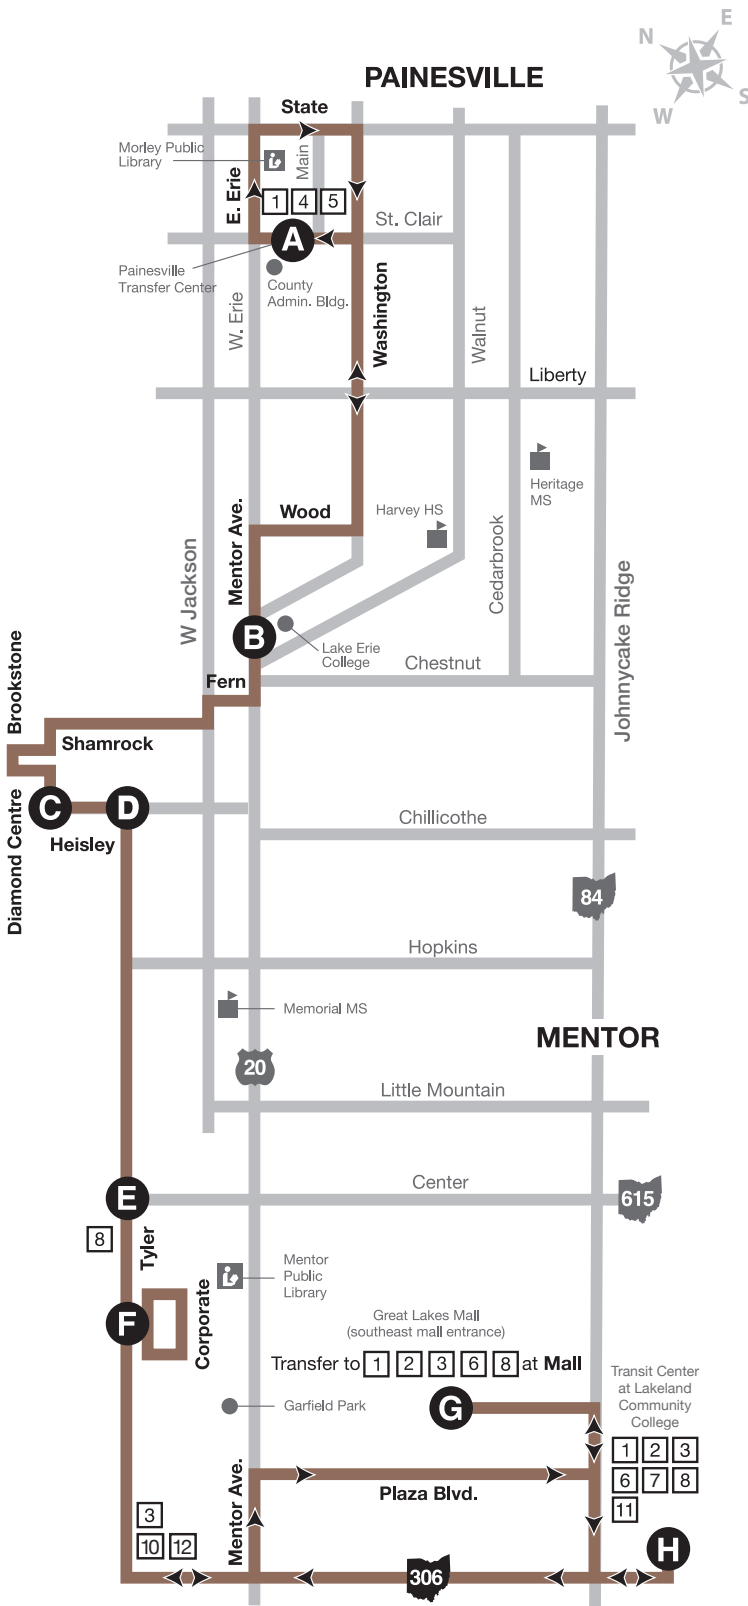

WESTBOUND

From Painesville to Lakeland Community College via Diamond Centre and Tyler Blvd.

BUS DEPARTS AT THESE TIMES
PM TIMES IN BOLD

Painesville Transfer Center	Lake Erie College	Diamond Centre	Heisley & Tyler	Tyler & Center (SR 615)	Tyler & Corporate	Great Lakes Mall	Lakeland Transit Center
A	B	C	D	E	F	G	H
5:30	5:35	5:46	5:50	5:56	6:01	6:15	6:22C
6:30	6:35	6:46	6:50	6:56	7:01	7:15	7:22
7:30	7:35	7:46	7:50	7:56	8:01	8:15	8:22
8:30	8:35	8:46	8:50	8:56	9:01	9:15	9:22
3:30	3:35	3:46	3:50	3:56	4:01	4:15	4:22
4:30	4:35	4:46	4:50	4:56	5:01	5:15	5:22

EASTBOUND

From Lakeland Community College to Painesville via Tyler Blvd. and Diamond Centre

BUS DEPARTS AT THESE TIMES
PM TIMES IN BOLD

Lakeland Transit Center	Tyler & Corporate	Tyler & Center (SR 615)	Heisley & Tyler	Diamond Centre	Lake Erie College	Painesville Transfer Center
H	F	E	D	C	B	A
6:30	6:42	6:47	6:55	6:59	7:10	7:15
7:30	7:42	7:47	7:55	7:59	8:10	8:15
2:30	2:42	2:47	2:55	2:59	3:10	3:15
3:30	3:42	3:47	3:55	3:59	4:10	4:15
4:30	4:42	4:47	4:55	4:59	5:10	5:15
5:30	5:42	5:47	5:55	5:59	6:10	6:15

MAP LEGEND

- Bus Stop
- Laketran Transfer
- RTA RTA Transfer
- 📖 Libraries
- 🏫 Schools
- Points of Interest
- Weekday Route

- Please board at designated Laketran stops only.
- Bus stop signs are approximately every 1/4 mile along the route.
- Strollers must be folded aboard bus.

Map not to scale