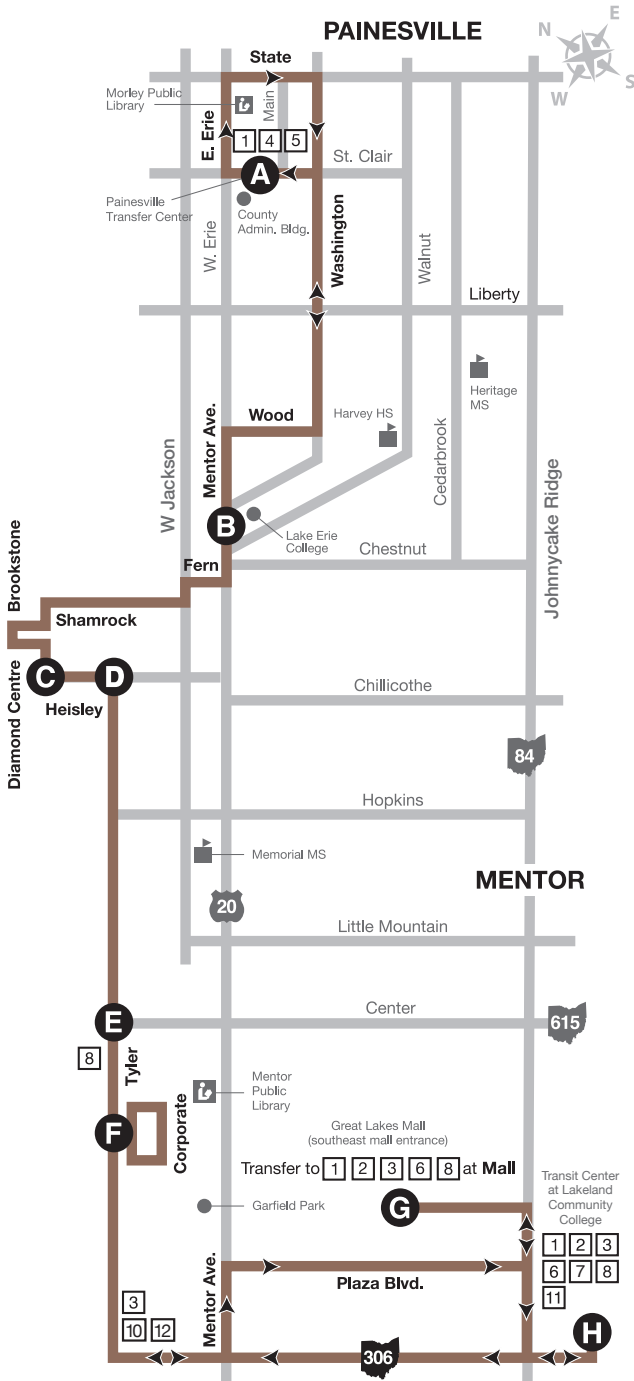

**WESTBOUND**

From Painesville to Lakeland Community College via Diamond Centre and Tyler Blvd.

**BUS DEPARTS AT THESE TIMES**  
**PM TIMES IN BOLD**

Painesville Transfer Center	Lake Erie College	Diamond Centre	Heisley & Tyler	Tyler & Center (SR 615)	Tyler & Corporate	Great Lakes Mall	Lakeland Transit Center
A	B	C	D	E	F	G	H
5:15	5:21	5:31	5:35	5:41	5:45	5:59	6:06
6:15	6:21	6:31	6:35	6:41	6:45	6:59	7:06 <b>C</b>
7:15	7:21	7:31	7:35	7:41	7:45	7:59	8:06
8:15	8:21	8:31	8:35	8:41	8:45	8:59	9:06
9:15	9:21	9:31	9:35	9:41	9:45	9:59	10:06
10:15	10:21	10:31	10:35	10:41	10:45	10:59	11:06
11:15	11:21	11:31	11:35	11:41	11:45	11:59	12:06
<b>12:15</b>	<b>12:21</b>	<b>12:31</b>	<b>12:35</b>	<b>12:41</b>	<b>12:45</b>	<b>12:59</b>	<b>1:06</b>
<b>1:15</b>	<b>1:21</b>	<b>1:31</b>	<b>1:35</b>	<b>1:41</b>	<b>1:45</b>	<b>1:59</b>	<b>2:06</b>
<b>2:15</b>	<b>2:21</b>	<b>2:31</b>	<b>2:35</b>	<b>2:41</b>	<b>2:45</b>	<b>2:59</b>	<b>3:06</b>
<b>3:15</b>	<b>3:21</b>	<b>3:31</b>	<b>3:35</b>	<b>3:41</b>	<b>3:45</b>	<b>3:59</b>	<b>4:06</b>
<b>4:15</b>	<b>4:21</b>	<b>4:31</b>	<b>4:35</b>	<b>4:41</b>	<b>4:45</b>	<b>4:59</b>	<b>5:06</b>
5:15	5:21	5:31	5:35	5:41	5:45	5:59	6:06
6:15	6:21	6:31	6:35	6:41	6:45	6:59	7:06
7:15	7:21	7:31	7:35	7:41	7:45	7:59	8:06

C - Denotes trips with connections to Cleveland Park-n-Ride Service.

**MAP LEGEND**

- Bus Stop
- Laketransfer
- RTA Transfer
- Libraries
- Schools
- Points of Interest
- Weekday Route

- Please board at designated Laketransfer stops only.
- Bus stop signs are approximately every 1/4 mile along the route.
- Strollers must be folded aboard bus.