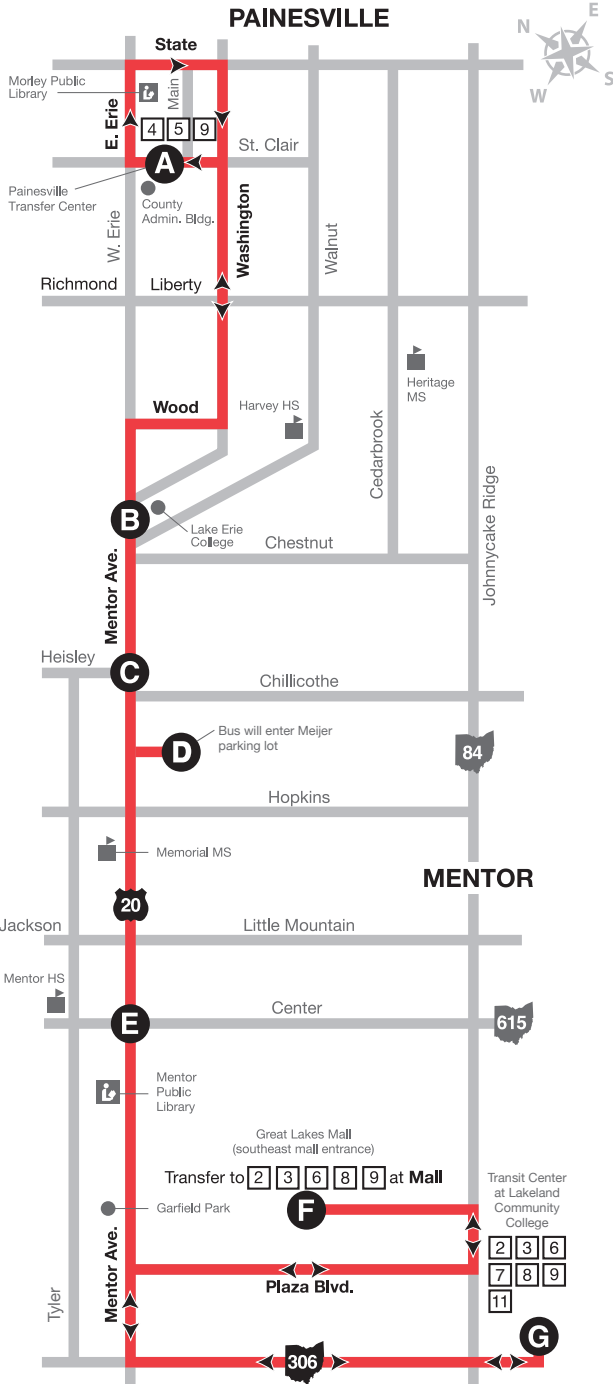

1

WEEKDAYS

Mentor, Painesville Township, Painesville

WESTBOUND

From Painesville to Lakeland Community College

BUS DEPARTS AT THESE TIMES
PM TIMES IN BOLD

Map not to scale

Painesville Transfer Center	Lake Erie College	Mentor & Heisley	Mentor Commons (Meijer)	Mentor & Center (SR 615)	Great Lakes Mall	Lakeland Transit Center
A	B	C	D	E	F	G
4:40	4:47	4:58	5:01	5:08	5:15	5:27
5:20	5:27	5:38	5:41	5:48	5:55	6:07
6:00	6:07	6:18	6:21	6:28	6:35	6:47C
6:40	6:47	6:58	7:01	7:08	7:15	7:27
7:20	7:27	7:38	7:41	7:48	7:55	8:07
8:00	8:07	8:18	8:21	8:28	8:35	8:47
8:40	8:47	8:58	9:01	9:08	9:15	9:27
9:20	9:27	9:38	9:41	9:48	9:55	10:07
10:00	10:07	10:18	10:21	10:28	10:35	10:47
10:40	10:47	10:58	11:01	11:08	11:15	11:27
11:20	11:27	11:38	11:41	11:48	11:55	12:07
12:00	12:07	12:18	12:21	12:28	12:35	12:47
12:40	12:47	12:58	1:01	1:08	1:15	1:27
1:20	1:27	1:38	1:41	1:48	1:55	2:07
2:00	2:07	2:18	2:21	2:28	2:35	2:47
2:40	2:47	2:58	3:01	3:08	3:15	3:27
3:20	3:27	3:38	3:41	3:48	3:55	4:07
4:00	4:07	4:18	4:21	4:28	4:35	4:47C
4:40	4:47	4:58	5:01	5:08	5:15	5:27C
5:20	5:27	5:38	5:41	5:48	5:55	6:07
6:00	6:07	6:18	6:21	6:28	6:35	6:47
7:00	7:07	7:18	7:21	7:28	7:35	7:47
8:00	8:07	8:18	8:21	8:28	8:35	8:47

EASTBOUND

From Lakeland Community College to Painesville

BUS DEPARTS AT THESE TIMES
PM TIMES IN BOLD

Lakeland Transit Center	Great Lakes Mall	Mentor & Center (SR 615)	Mentor Commons (Meijer)	Mentor & Heisley	Lake Erie College	Painesville Transfer Center
G	F	E	D	C	B	A
5:05	5:17	5:24	5:32	5:35	5:47	5:52
5:45	5:57	6:04	6:12	6:15	6:27	6:32
6:25	6:37	6:44	6:52	6:55	7:07	7:12
7:05C	7:17	7:24	7:32	7:35	7:47	7:52
7:45	7:57	8:04	8:12	8:15	8:27	8:32
8:25	8:37	8:44	8:52	8:55	9:07	9:12
9:05	9:17	9:24	9:32	9:35	9:47	9:52
9:45	9:57	10:04	10:12	10:15	10:27	10:32
10:25	10:37	10:44	10:52	10:55	11:07	11:12
11:05	11:17	11:24	11:32	11:35	11:47	11:52
11:45	11:57	12:04	12:12	12:15	12:27	12:32
12:25	12:37	12:44	12:52	12:55	1:07	1:12
1:05	1:17	1:24	1:32	1:35	1:47	1:52
1:45	1:57	2:04	2:12	2:15	2:27	2:32
2:25	2:37	2:44	2:52	2:55	3:07	3:12
3:05	3:17	3:24	3:32	3:35	3:47	3:52
3:45	3:57	4:04	4:12	4:15	4:27	4:32
4:25	4:37	4:44	4:52	4:55	5:07	5:12
5:05C	5:17	5:24	5:32	5:35	5:47	5:52
5:45C	5:57	6:04	6:12	6:15	6:27	6:32
6:25	6:37	6:44	6:52	6:55	7:07	7:12
7:05	7:17	7:24	7:32	7:35	7:47	7:52
8:05	8:17	8:24	8:32	8:35	8:47	8:52

MAP LEGEND

- Bus Stop
- 📖 Libraries
- Points of Interest
- ☐ Laketrans Transfer
- 🏫 Schools
- Weekday Route

C Denotes trips with connections to Cleveland Park-n-Ride Service

- Please board at designated Laketrans stops only.
- Bus stop signs are approximately every 1/4 mile along the route.
- Strollers must be folded aboard bus.