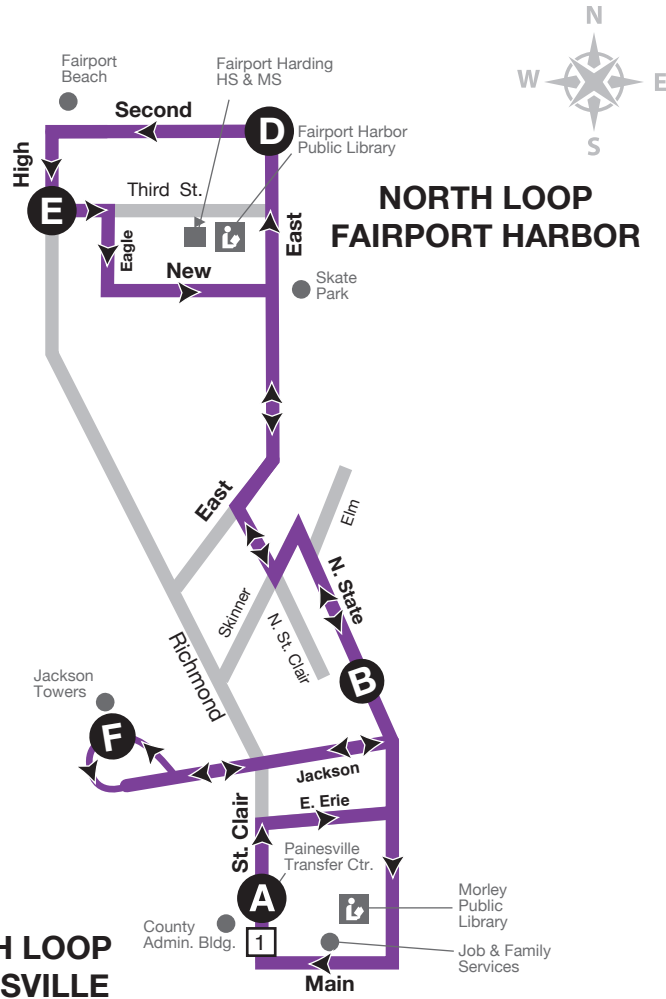

5S

SATURDAY
Painesville, Fairport Harbor

NORTH LOOP
Fairport Harbor Circulator

**BUS DEPARTS AT THESE TIMES
PM TIMES IN BOLD**

	Painesville Transfer Center	Chester & State (to Fairport)	East & Second	Third & High	Chester & State (to Painesville)	Jackson Towers	Painesville Transfer Center
	A	B	D	E	B	F	A
	8:05	8:07	8:13	8:15	8:25	8:28	8:33
	9:05	9:07	9:13	9:15	9:25	9:28	9:33
	10:05	10:07	10:13	10:15	10:25	10:28	10:33
	11:05	11:07	11:13	11:15	11:25	11:28	11:33
	12:05	12:07	12:13	12:15	12:25	12:28	12:33
	1:05	1:07	1:13	1:15	1:25	1:28	1:33
	2:05	2:07	2:13	2:15	2:25	2:28	2:33
	3:05	3:07	3:13	3:15	3:25	3:28	3:33
	4:05	4:07	4:13	4:15	4:25	4:28	4:33
	5:05	5:07	5:13	5:15	5:25	5:28	5:33
	6:05	6:07	6:13	6:15	6:25	6:28	6:33

SOUTH LOOP
Painesville Circulator

**BUS DEPARTS AT THESE TIMES
PM TIMES IN BOLD**

	Painesville Transfer Center	S. State & Walnut	Bank & Liberty	Liberty & W. South	Washington Street	Painesville Transfer Center
	A	C	D	E	F	A
	8:33	8:37	8:39	8:42	8:44	8:49
	10:33	10:37	10:39	10:42	10:44	10:49
	12:33	12:37	12:39	12:42	12:44	12:49
	2:33	2:37	2:39	2:42	2:44	2:49
	4:33	4:37	4:39	4:42	4:44	4:49
	6:33	6:37	6:39	6:42	6:44	6:49

MAP LEGEND

- Bus Stop
- Laketran Transfer
- RTA Transfer
- 📖 Libraries
- 🏫 Schools
- Points of Interest
- Saturday Route

- Please board at designated Laketran stops only.
- Bus stop signs are approximately every 1/4 mile along the route.
- Strollers must be folded aboard bus.
- Route 5 - South Loop operates by flag stops. Riders can flag down the bus anywhere along the route.