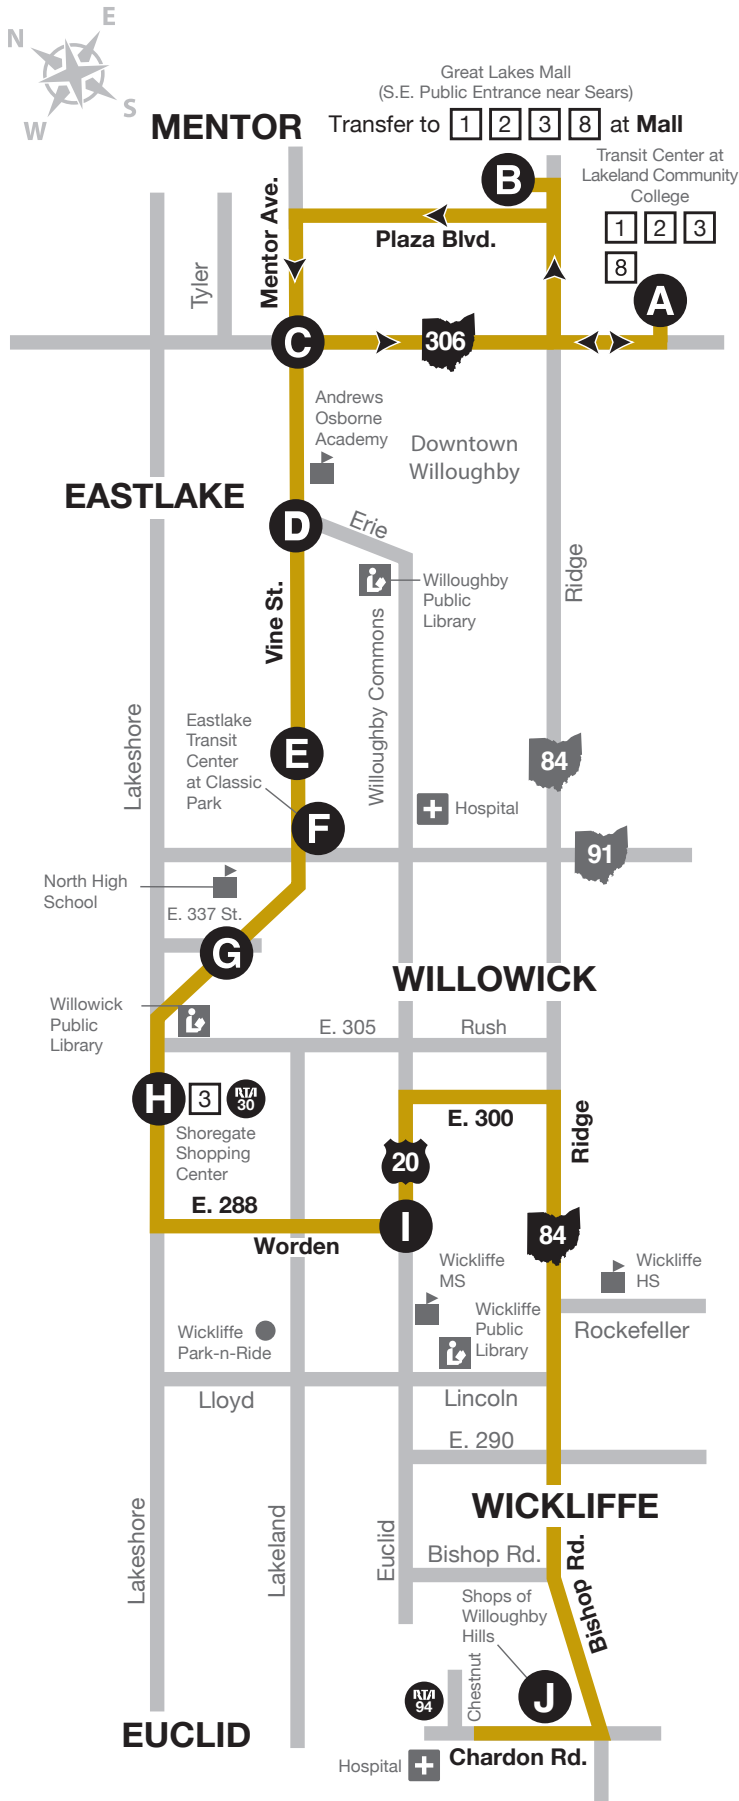

C - Denotes trips with connections to Cleveland Park-n-Ride Service.
Westbound trips enter Shoregate. Eastbound trips stay on Lakeshore Blvd.

MAP LEGEND

- Bus Stop
- Laketransfer
- RTA Transfer
- Libraries
- Schools
- Points of Interest
- Weekday Route

- Please board at designated Laketransfer stops only.
- Bus stop signs are approximately every 1/4 mile along the route.
- Strollers must be folded aboard bus.

6S

SATURDAY

Mentor, Willoughby, Eastlake, Willowick, Wickliffe, Willoughby Hills

WESTBOUND

From Great Lakes Mall to Shoregate to Shops of Willoughby Hills via Vine St.

**BUS DEPARTS AT THESE TIMES
PM TIMES IN BOLD**

Map not to scale

Great Lakes Mall	Mentor & SR 306	Vine & Erie	Vine & Lakeland	Eastlake Transit Ctr.	Vine & E. 337	Shoregate	Euclid & Worden	Shops of Willoughby Hills
B	C	D	E	F	G	H	I	J
8:14	8:20	8:24	8:26	8:29	8:33	8:39	8:47	8:56
10:14	10:20	10:24	10:26	10:29	10:33	10:39	10:47	10:56
12:14	12:20	12:24	12:26	12:29	12:33	12:39	12:47	12:56
2:14	2:20	2:24	2:26	2:29	2:33	2:39	2:47	2:56
4:14	4:20	4:24	4:26	4:29	4:33	4:39	4:47	4:56
6:14	6:20	6:24	6:26	6:29	6:33	6:39	6:47	6:56

Westbound trips enter Shoregate. Eastbound trips stay on Lakeshore Blvd.

MAP LEGEND

- Bus Stop
- 📖 Libraries
- Points of Interest
- 🚏 Laketransfer
- 🎓 Schools
- 🛵 Saturday Route
- RTA RTA Transfer

- Please board at designated Laketransfer stops only.
- Bus stop signs are approximately every 1/4 mile along the route.
- Strollers must be folded aboard bus.