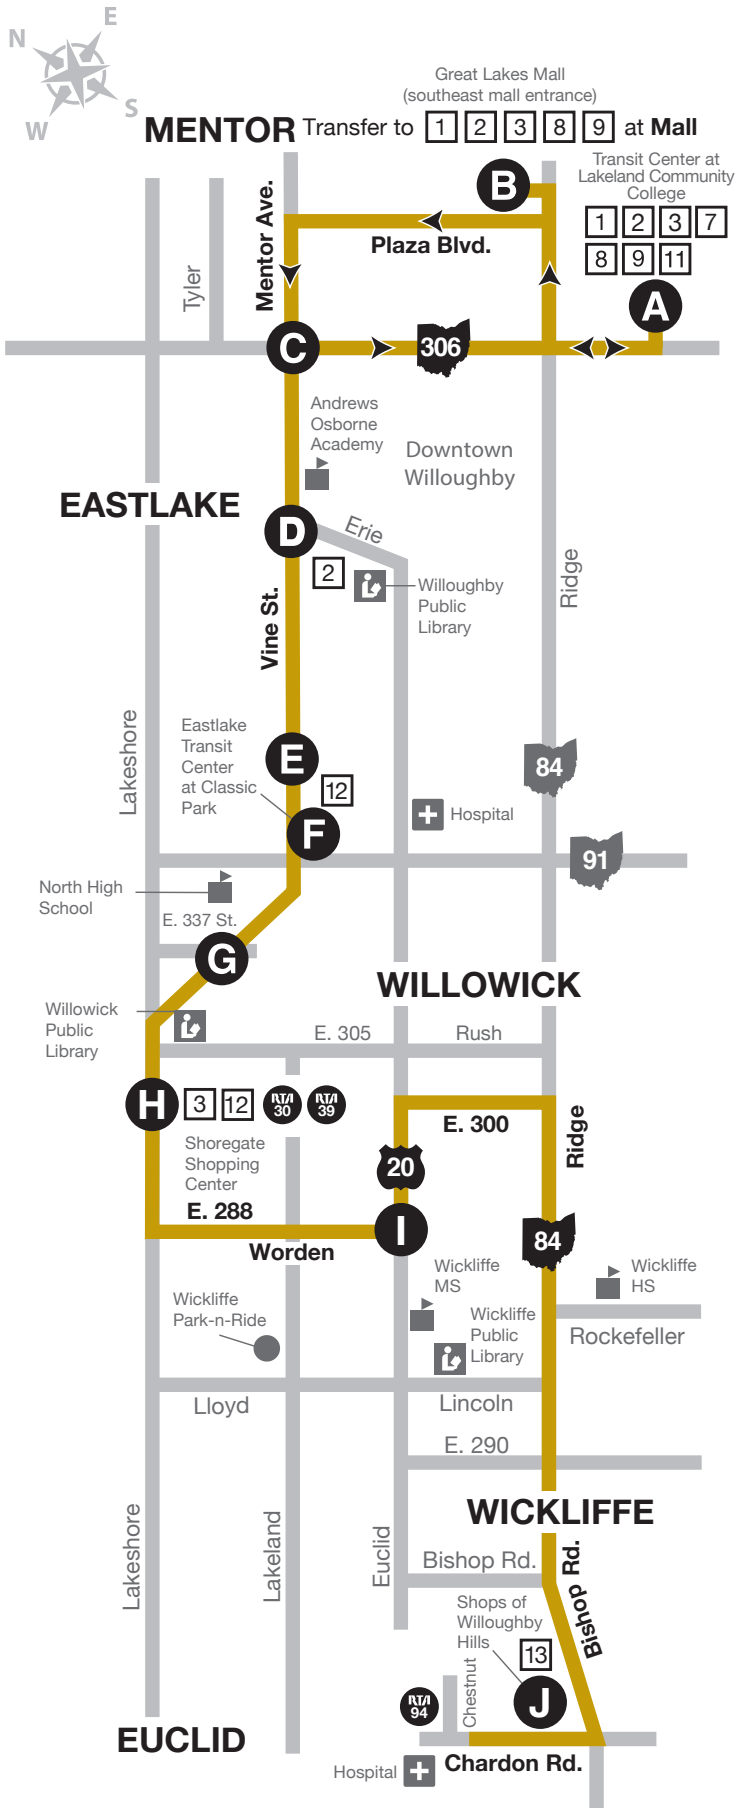

6

WEEKDAYS

Mentor, Willoughby, Eastlake, Willowick, Wickliffe, Willoughby Hills

WESTBOUND

From Great Lakes Mall to Shoregate to Shops of Willoughby Hills via Vine St.

BUS DEPARTS AT THESE TIMES
PM TIMES IN BOLD

Great Lakes Mall	Mentor & SR 306	Vine & Erie	Vine & Lakeland	Eastlake Transit Ctr.	Vine & E. 337	Shoregate	Euclid & Worden	Shops of Willoughby Hills
B	C	D	E	F	G	H	I	J
6:14	6:20	6:24	6:26	6:29 C	6:33	6:39 C	6:47	6:56 C
7:14	7:20	7:24	7:26	7:29 C	7:33	7:39 C	7:47	7:56
8:14	8:20	8:24	8:26	8:29 C	8:33	8:39 C	8:47	8:56
9:14	9:20	9:24	9:26	9:29	9:33	9:39	9:47	9:56
10:14	10:20	10:24	10:26	10:29	10:33	10:39	10:47	10:56
11:14	11:20	11:24	11:26	11:29	11:33	11:39	11:47	11:56
12:14	12:20	12:24	12:26	12:29	12:33	12:39	12:47	12:56
1:14	1:20	1:24	1:26	1:29	1:33	1:39	1:47	1:56
2:14	2:20	2:24	2:26	2:29	2:33	2:39	2:47	2:56
3:14	3:20	3:24	3:26	3:29 C	3:33	3:39 C	3:47	3:56
4:14	4:20	4:24	4:26	4:29 C	4:33	4:39 C	4:47	4:56
5:14	5:20	5:24	5:26	5:29	5:33	5:39	5:47	5:56
6:14	6:20	6:24	6:26	6:29	6:33	6:39	6:47	6:56
7:14	7:20	7:24	7:26	7:29	7:33	7:39	7:47	7:56

C - Denotes trips with connections to Cleveland Park-n-Ride Service.
Westbound trips enter Shoregate. Eastbound trips stay on Lakeshore Blvd.

MAP LEGEND

- Bus Stop
- Laketransfer
- RTA Transfer
- Libraries
- Schools
- Points of Interest
- Weekday Route

Westbound trips enter Shoregate. Eastbound trips stay on Lakeshore Blvd.

MAP LEGEND

- Bus Stop
- 📖 Libraries
- Points of Interest
- 🚏 Laketransfer
- 🎓 Schools
- 🛵 Saturday Route
- RTA RTA Transfer

- Please board at designated Laketransfer stops only.
- Bus stop signs are approximately every 1/4 mile along the route.
- Strollers must be folded aboard bus.