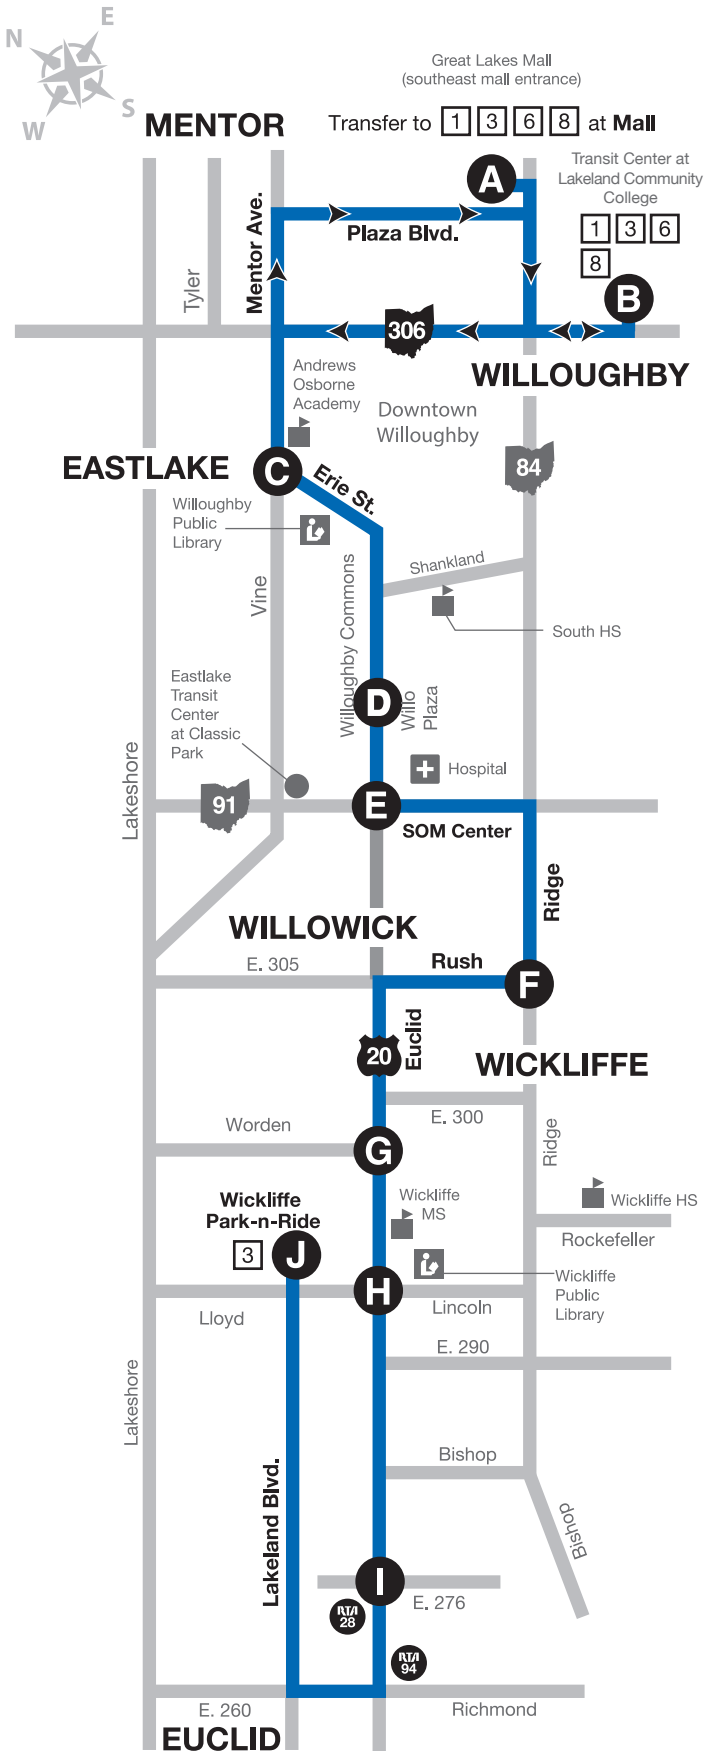

SATURDAY

Mentor, Willoughby, Wickliffe, Euclid

WESTBOUND

From Lakeland Community College to Euclid

**BUS DEPARTS AT THESE TIMES
PM TIMES IN BOLD**

Lakeland Transit Center	Erie & Vine	Willo Plaza	Euclid & SR 91	Rush & Ridge	Euclid & Worden	Euclid & Lloyd	E. 276 & Euclid	Wickliffe Park-n-Ride
B	C	D	E	F	G	H	I	J
8:15	8:25	8:30	8:33	8:38	8:43	8:45	8:48	8:59
10:15	10:25	10:30	10:33	10:38	10:43	10:45	10:48	10:59
12:15	12:25	12:30	12:33	12:38	12:43	12:45	12:48	12:59
2:15	2:25	2:30	2:33	2:38	2:43	2:45	2:48	2:59
4:15	4:25	4:30	4:33	4:38	4:43	4:45	4:48	4:59
6:15	6:25	6:30	6:33	6:38	6:43	6:45	6:48	6:59

EASTBOUND

From Euclid to Lakeland Community College

**BUS DEPARTS AT THESE TIMES
PM TIMES IN BOLD**

Wickliffe Park-n-Ride	E. 276 & Euclid	Euclid & Lloyd	Euclid & Worden	Rush & Ridge	Euclid & SR 91	Willo Plaza	Erie & Vine	Great Lakes Mall	Lakeland Transit Center
J	I	H	G	F	E	D	C	A	B
9:16	9:26	9:29	9:31	9:36	9:42	9:45	9:50	9:59	10:07
11:16	11:26	11:29	11:31	11:36	11:42	11:45	11:50	11:59	12:07
1:16	1:26	1:29	1:31	1:36	1:42	1:45	1:50	1:59	2:07
3:16	3:26	3:29	3:31	3:36	3:42	3:45	3:50	3:59	4:07
5:16	5:26	5:29	5:31	5:36	5:42	5:45	5:50	5:59	6:07

MAP LEGEND

- Bus Stop
- Libraries
- Points of Interest
- Laketransfer
- Schools
- Saturday Route
- RTA Transfer

- Please board at designated Laketransfer stops only.
- Bus stop signs are approximately every 1/4 mile along the route.
- Strollers must be folded aboard bus.