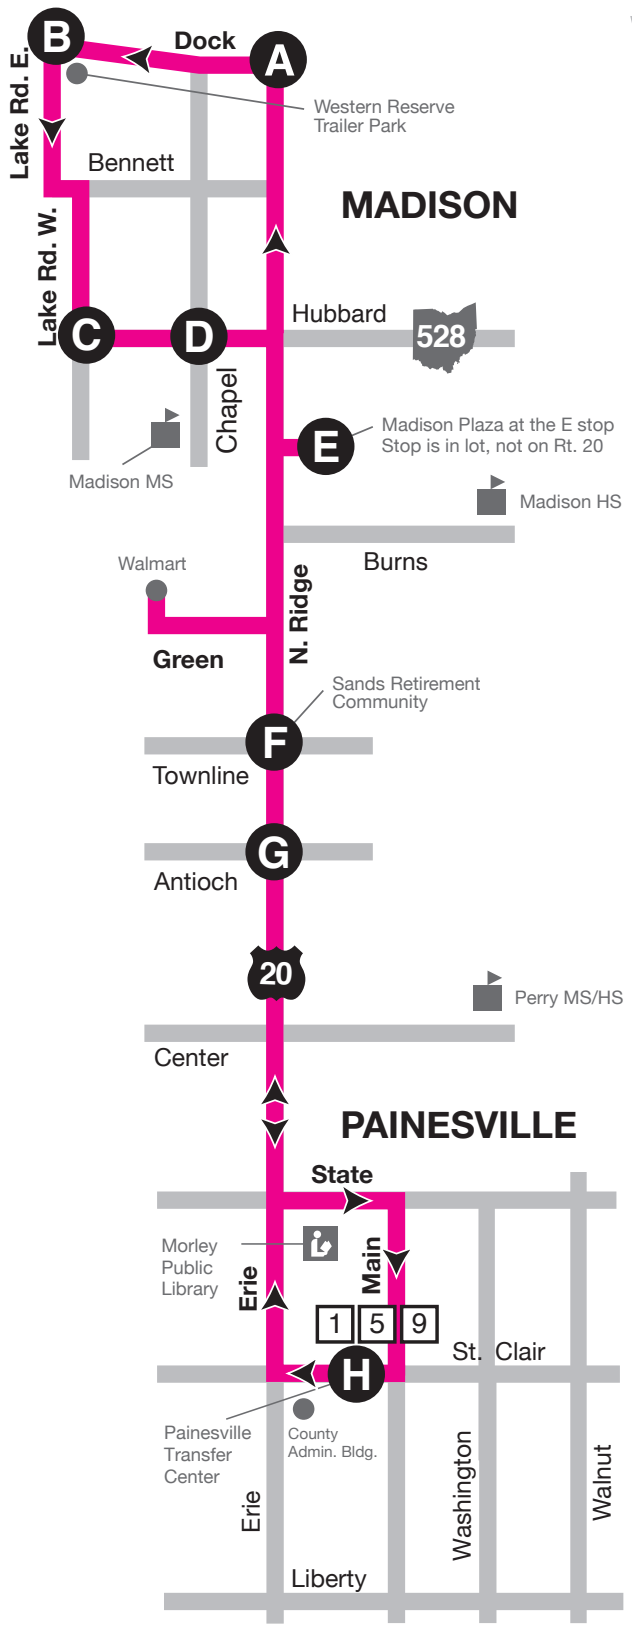

4

WEEKDAYS

Painesville, Perry, Madison

WESTBOUND

Madison to Painesville

BUS DEPARTS AT THESE TIMES
PM TIMES IN BOLD

	Dock & Lake (Depart)	Hubbard & Lake	Chapeldale Plaza	Madison Plaza	Sand's Sahara	Antioch Road	Painesville Transfer Ctr.
	B	C	D	E	F	G	H
	7:10	7:15	7:17	7:24	7:30	7:32	7:47
	11:20	11:25	11:27	11:34	11:40	11:42	11:57
	1:00	1:05	1:07	1:14	1:20	1:22	1:37
	5:50	5:55	5:57	6:04	6:10	6:12	6:27

EASTBOUND

Painesville to Madison

BUS DEPARTS AT THESE TIMES
PM TIMES IN BOLD

	Painesville Transfer Ctr.	Antioch Road	Sand's Sahara	Madison Plaza	Dock & N. Ridge	Dock & Lake (Arrive)
	H	G	F	E	A	B
	6:30	6:44	6:46	6:55	7:00	7:05
	10:35	10:49	10:51	11:00	11:05	11:10
	12:15	12:29	12:31	12:40	12:45	12:50
	5:00	5:14	5:16	5:25	5:30	5:35

MAP LEGEND

- Bus Stop
- Laketrans Transfer
- RTA Transfer
- Libraries
- Schools
- Points of Interest
- Weekday Route

- Strollers must be folded aboard bus.
- Route 4 operates by flag stops. Riders can flag down the bus anywhere along the route.