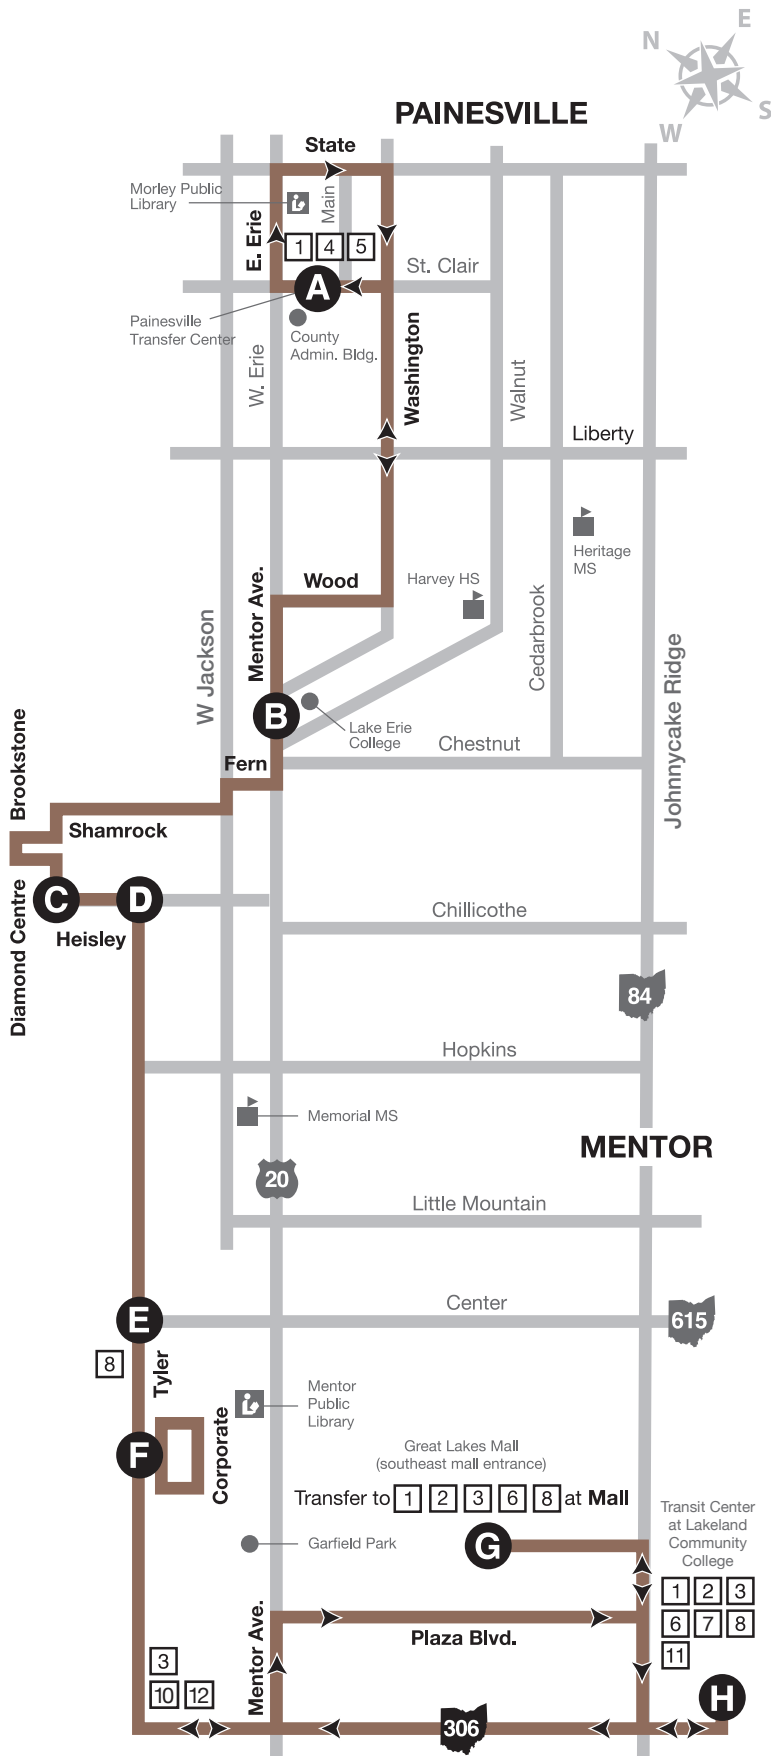

9

WEEKDAYS

Peak Service to Tyler Blvd. from Painesville

WESTBOUND

From Painesville to Lakeland Community College via Diamond Centre and Tyler Blvd.

BUS DEPARTS AT THESE TIMES
PM TIMES IN BOLD

Map not to scale

Painesville Transfer Center	Lake Erie College	Diamond Centre	Heisley & Tyler	Tyler & Center (SR 615)	Tyler & Corporate	Great Lakes Mall	Lakeland Transit Center
A	B	C	D	E	F	G	H
5:30	5:36	5:46	5:50	5:56	6:00	6:14	6:21C
6:30	6:36	6:46	6:50	6:56	7:00	7:14	7:21
7:30	7:36	7:46	7:50	7:56	8:00	8:14	8:21
8:30	8:36	8:46	8:50	8:56	9:00	9:14	9:21
3:30	3:36	3:46	3:50	3:56	4:00	4:14	4:21
4:30	4:36	4:46	4:50	4:56	5:00	5:14	5:21C

EASTBOUND

From Lakeland Community College to Painesville via Tyler Blvd. and Diamond Centre

BUS DEPARTS AT THESE TIMES
PM TIMES IN BOLD

Lakeland Transit Center	Tyler & Corporate	Tyler & Center (SR 615)	Heisley & Tyler	Diamond Centre	Lake Erie College	Painesville Transfer Center
H	F	E	D	C	B	A
6:30C	6:40	6:46	6:53	6:57	7:08	7:13
7:30	7:40	7:46	7:53	7:57	8:08	8:13
2:30	2:40	2:46	2:53	2:57	3:08	3:13
3:30	3:40	3:46	3:53	3:57	4:08	4:13
4:30	4:40	4:46	4:53	4:57	5:08	5:13
5:30C	5:40	5:46	5:53	5:57	6:08	6:13

MAP LEGEND

- Bus Stop
- Libraries
- Points of Interest
- Laketransfer
- Schools
- Weekday Route
- RTA Transfer

- Please board at designated Laketransfer stops only.
- Bus stop signs are approximately every 1/4 mile along the route.
- Strollers must be folded aboard bus.