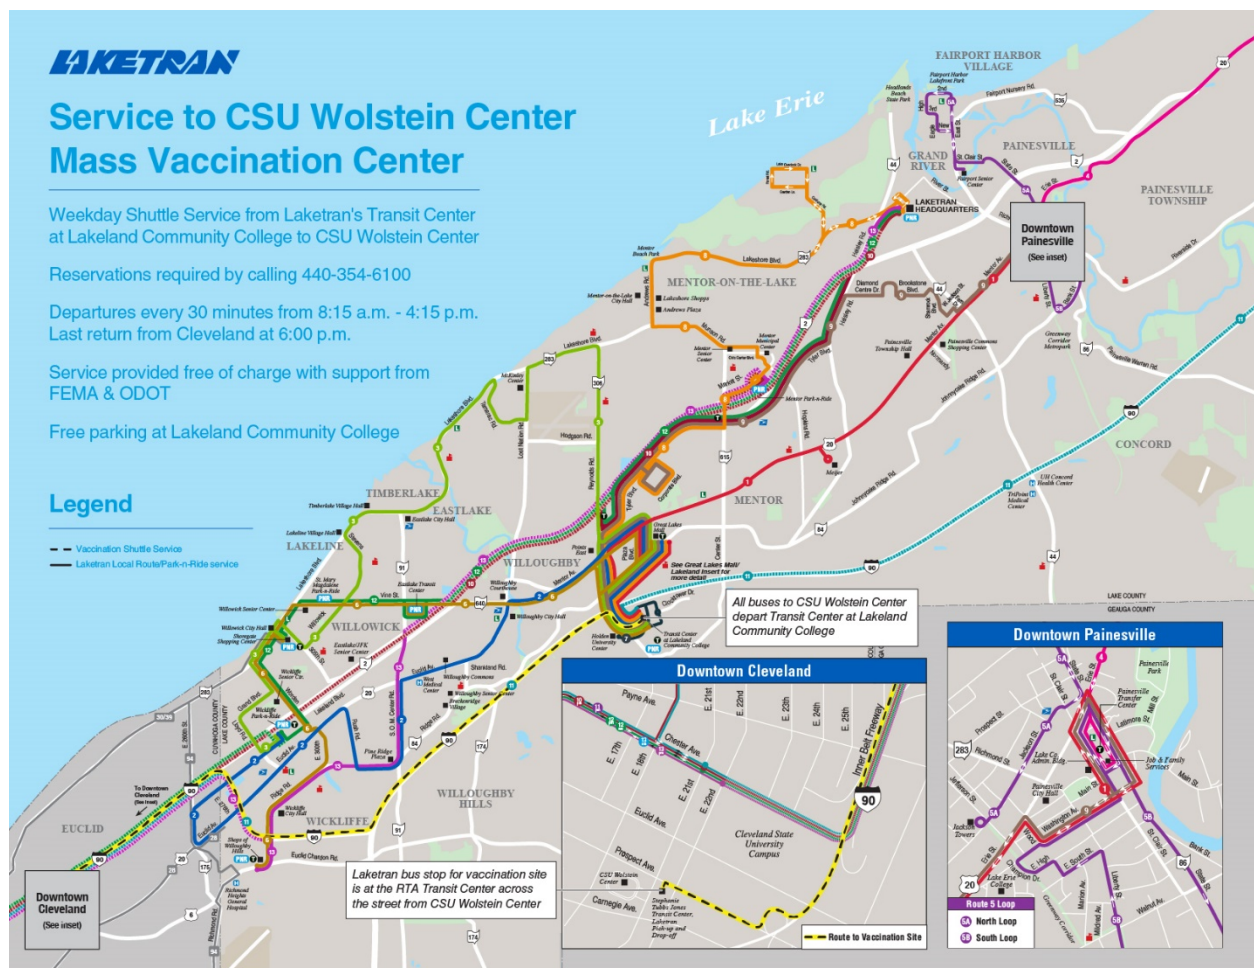

LAKETRAN RIDER ALERT

Laketrans Vaccination Shuttle Service to CSU's Wolstein Center Mass Vaccination Site

Laketrans is providing free transportation to Cleveland State University's Wolstein Center vaccination distribution Monday-Friday between 8:15 a.m. and 6:30 p.m. from Laketrans's Transit Center at Lakeland Community College starting on Wednesday, March 17. The last daily departure from Lake County to Cleveland is 4:15 p.m.

In order to maintain social distancing onboard, reservations to travel downtown are required by calling Laketrans at least one day in advance at 440-354-6100.

Laketrans plans to operate this special shuttle service throughout the duration of the eight-week vaccination program. This service is being provided free of charge, supported by ODOT and FEMA.

Shuttle Service Map

How Laketran Can Get You There

Laketran Local Routes 1, 2, 3, 6, 8, and 9 can get you to the Laketran Transit Center at Lakeland Community College. From there, you can take the Vaccination Shuttle service to Cleveland. Shuttle service will depart every 30 minutes from 8:15 a.m. to 4:15 p.m. Free parking is available at the Transit Center, located at 7601 Clocktower Drive, Kirtland, OH 44094.

Once you arrive in Cleveland, Laketran will layover at RTA's Stephanie Tubbs Jones Transit Center that is located next to the vaccination site. From the Transit Center, you will walk across E.21st Street to the CSU Wolstein Center. The walk is less than a ¼ of a mile.