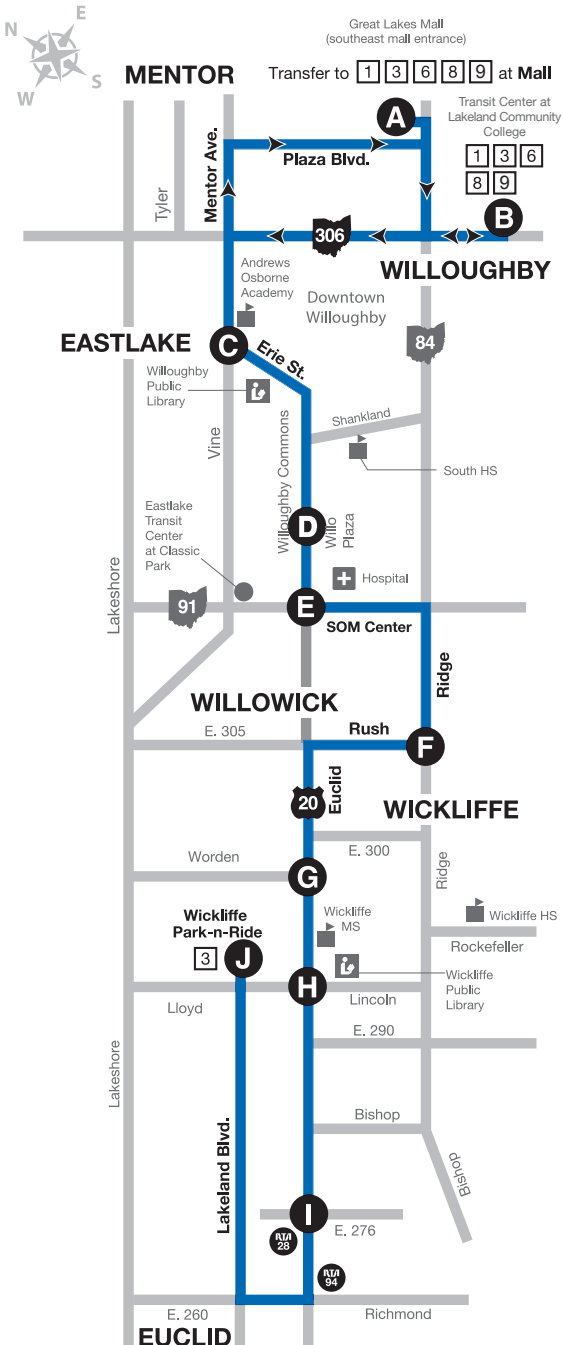

SATURDAY

Mentor, Willoughby, Wickliffe, Euclid

Map not to scale

Effective May 22