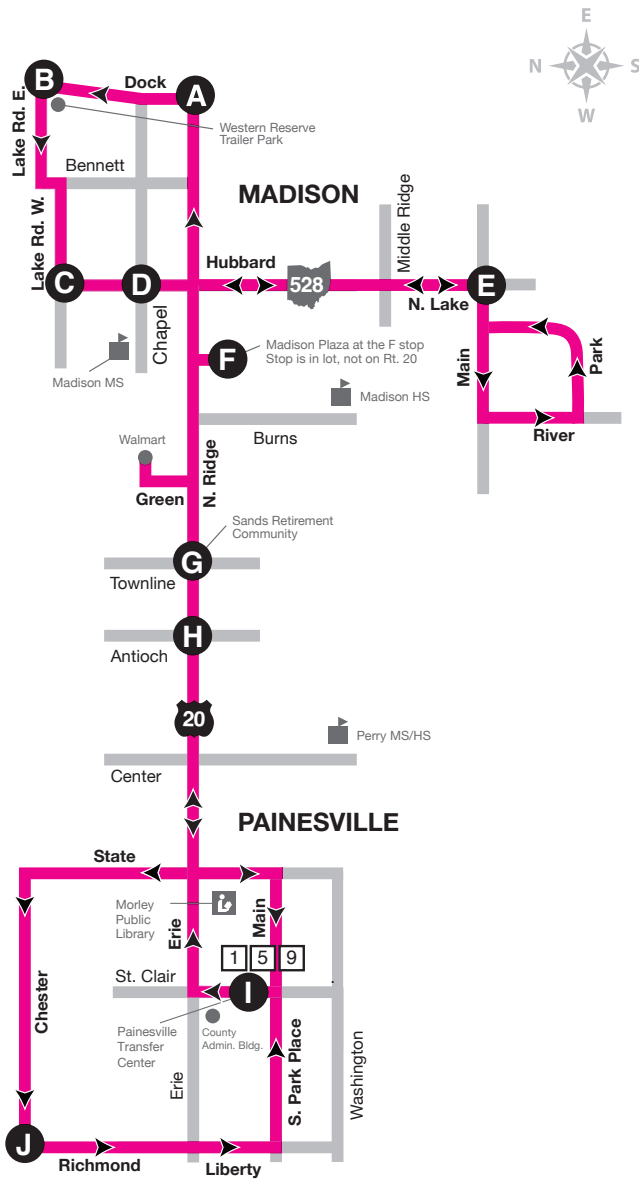

MAP LEGEND

-  Bus Stop
-  Libraries
-  Points of Interest
-  Laketrans Transfer
-  Schools
-  Weekday Route
-  RTA Transfer

- Please board at designated Laketrans stops only.
- Bus stop signs are approximately every 1/4 mile along the route.
- Strollers must be folded aboard bus.
- Route 5 - South Loop operates by flag stops. Riders can flag down the bus anywhere along the route.

C - Denotes trips with connections to Cleveland Park-n-Ride Service.
Westbound trips enter Shoregate. Eastbound trips stay on Lakeshore Blvd.

MAP LEGEND

-  Bus Stop
-  Laketransfer
-  RTA Transfer
-  Libraries
-  Schools
-  Points of Interest
-  Weekday Route

Westbound trips enter Shoregate. Eastbound trips stay on Lakeshore Blvd.

MAP LEGEND

-  Bus Stop
-  Laketrans Transfer
-  RTA Transfer
-  Libraries
-  Schools
-  Points of Interest
-  Saturday Route

- Please board at designated Laketrans stops only.
- Bus stop signs are approximately every 1/4 mile along the route.
- Strollers must be folded aboard bus.

Effective May 22

SATURDAY

Painesville, Perry, Madison

Map not to scale

Effective May 22

WESTBOUND

Madison to Painesville

**BUS
DEPARTS
AT THESE
TIMES**
**PM TIMES
IN BOLD**