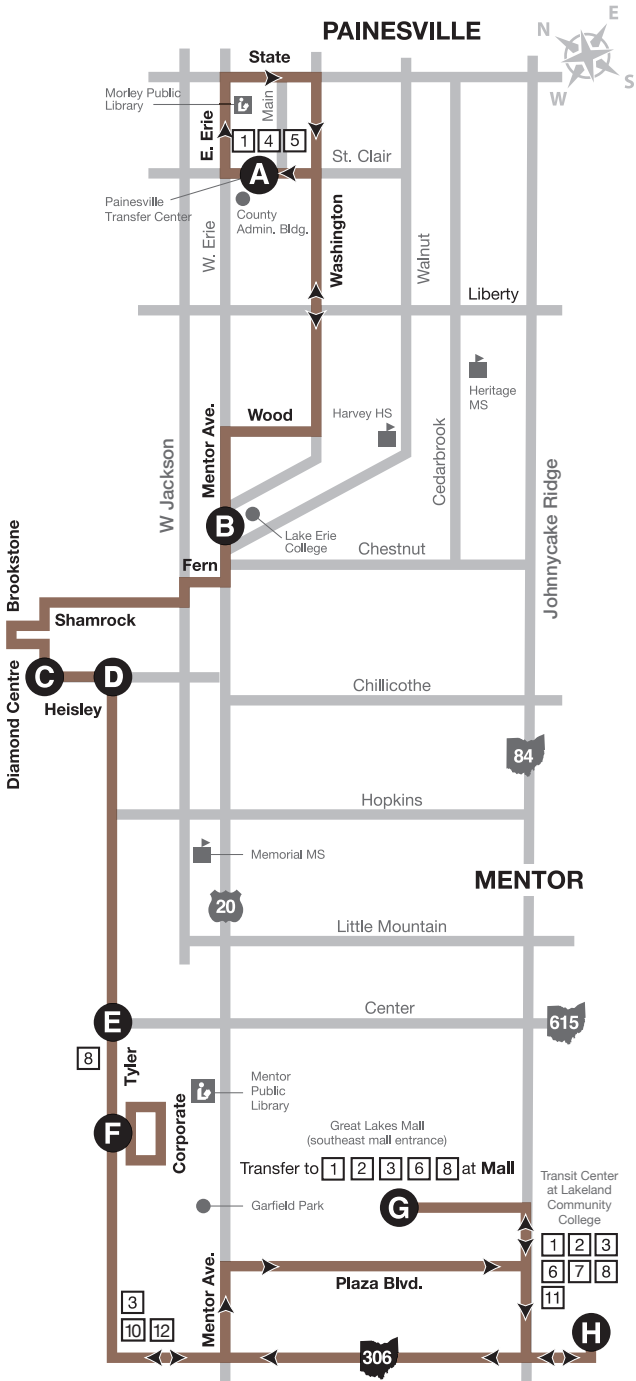

9

WEEKDAYS

Painesville, Painesville Township, Mentor

Map not to scale

Effective May 22