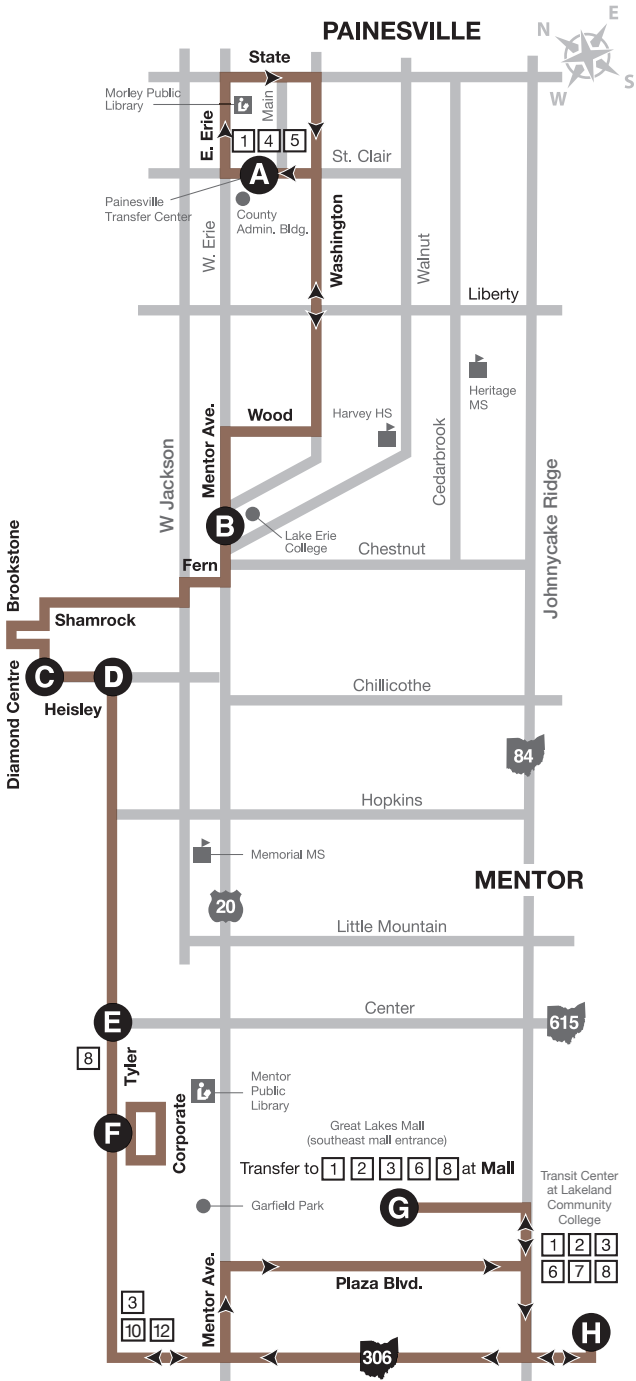

- Please board at designated Laketrans stops only.
- Bus stop signs are approximately every 1/4 mile along the route.
- Strollers must be folded aboard bus.

Effective May 22

SATURDAY

Painesville, Painesville Township, Mentor