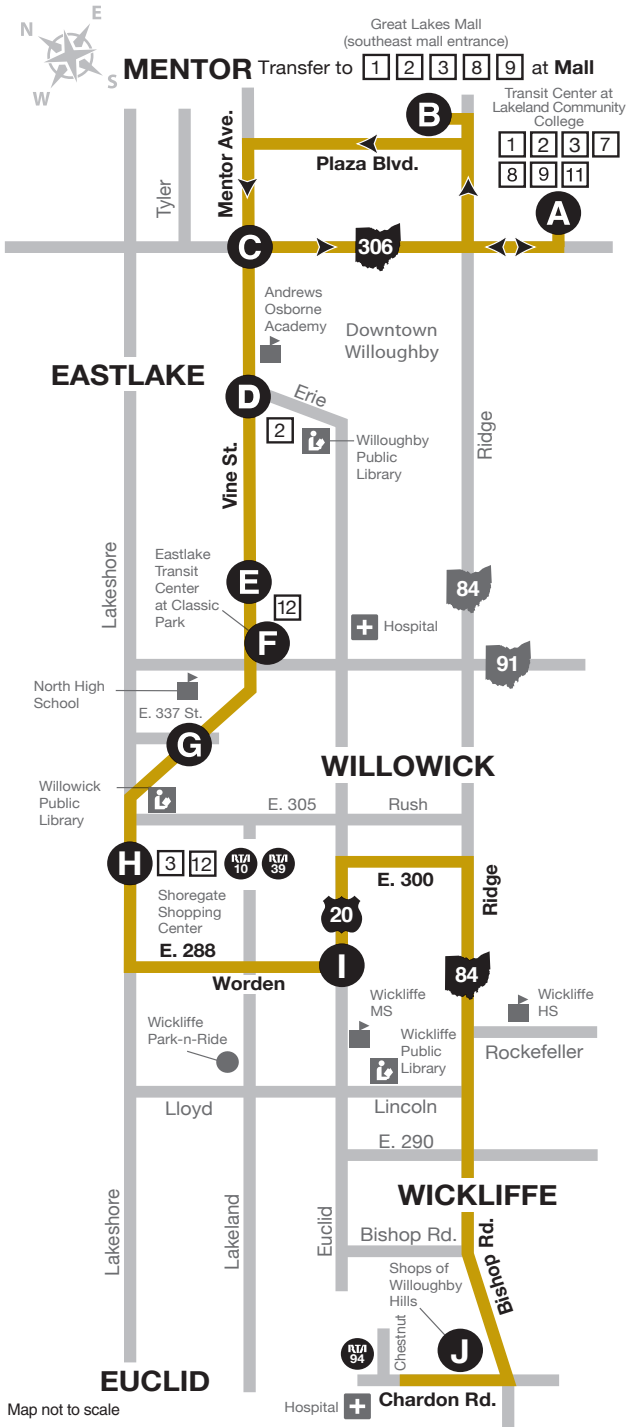

C - Denotes trips with connections to Cleveland Park-n-Ride Service.
Westbound trips enter Shoregate. Eastbound trips stay on Lakeshore Blvd.

MAP LEGEND

-  Bus Stop
-  Libraries
-  Points of Interest
-  Laketrans Transfer
-  Schools
-  Weekday Route
-  RTA Transfer

MAP LEGEND

-  Bus Stop
-  Libraries
-  Points of Interest
-  Laketrans Transfer
-  Schools
-  Weekday Route
-  RTA Transfer

- Please board at designated Laketrans stops only.
- Bus stop signs are approximately every 1/4 mile along the route.
- Strollers must be folded aboard bus.
- Route 5 - South Loop operates by flag stops. Riders can flag down the bus anywhere along the route.

Effective May 22

6

WEEKDAYS

Mentor, Willoughby, Eastlake, Willowick, Wickliffe, Willoughby Hills

Map not to scale

Effective May 22

WESTBOUND

From Great Lakes Mall to Shoregate to Shops of Willoughby Hills via Vine St.

C - Denotes trips with connections to Cleveland Park-n-Ride Service.
Westbound trips enter Shoregate. Eastbound trips stay on Lakeshore Blvd.

MAP LEGEND

-  Bus Stop
-  Laketransfer
-  RTA Transfer
-  Libraries
-  Schools
-  Points of Interest
-  Weekday Route