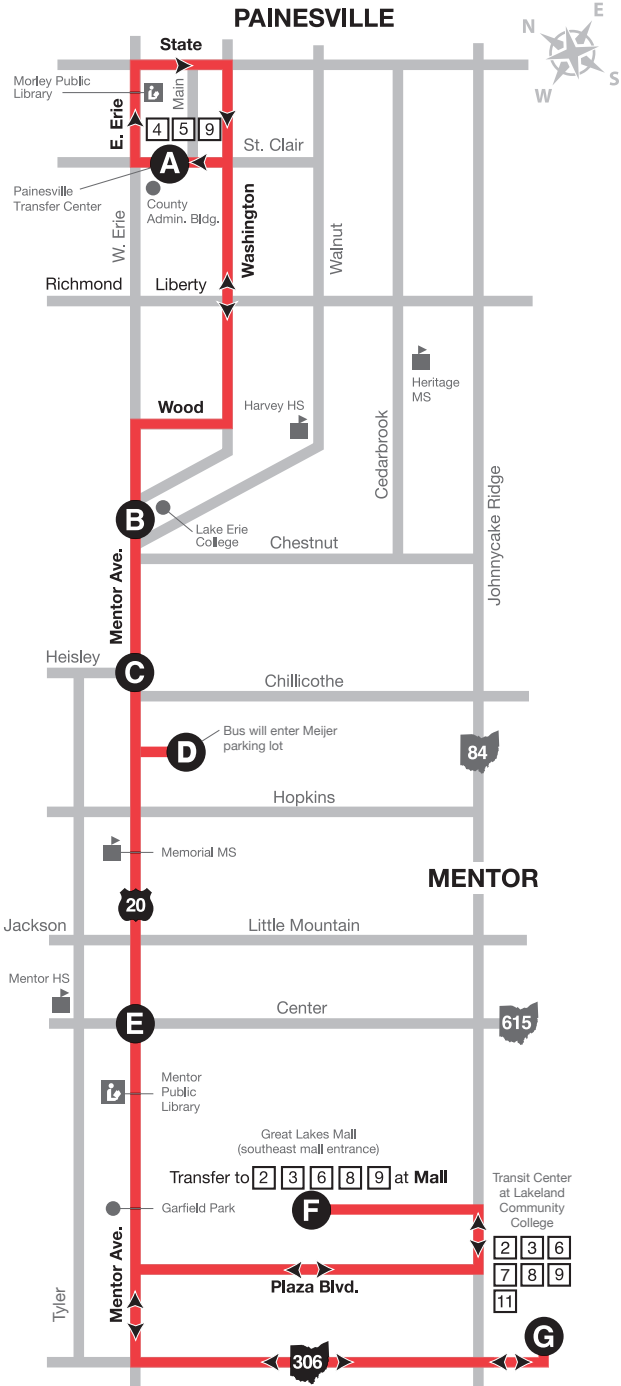

1

WEEKDAYS

Mentor, Painesville Township, Painesville

Map not to scale

Effective May 22

WESTBOUND

From Painesville to Lakeland Community College

**BUS
DEPARTS
AT THESE
TIMES**
**PM TIMES
IN BOLD**

MAP LEGEND

-  Bus Stop
-  Libraries
-  Points of Interest
-  Laketran Transfer
-  Schools
-  Weekday Route
- C** Denotes trips with connections to Cleveland Park-n-Ride Service

- Please board at designated Laketran stops only.
- Bus stop signs are approximately every 1/4 mile along the route.
- Strollers must be folded aboard bus.

MAP LEGEND

-  Bus Stop
-  Libraries
-  RTA Transfer
-  Laketrans Transfer
-  Schools
-  Points of Interest
-  Weekday Route
- C** Denotes trips with connections to Cleveland Park-n-Ride Service

- Please board at designated Laketrans stops only.
- Bus stop signs are approximately every 1/4 mile along the route.
- Strollers must be folded aboard bus.

C - Denotes trips with connections to Cleveland Park-n-Ride Service.
Westbound trips enter Shoregate. Eastbound trips stay on Lakeshore Blvd.

MAP LEGEND

-  Bus Stop
-  Libraries
-  Points of Interest
-  Laketrans Transfer
-  Schools
-  Weekday Route
-  RTA Transfer