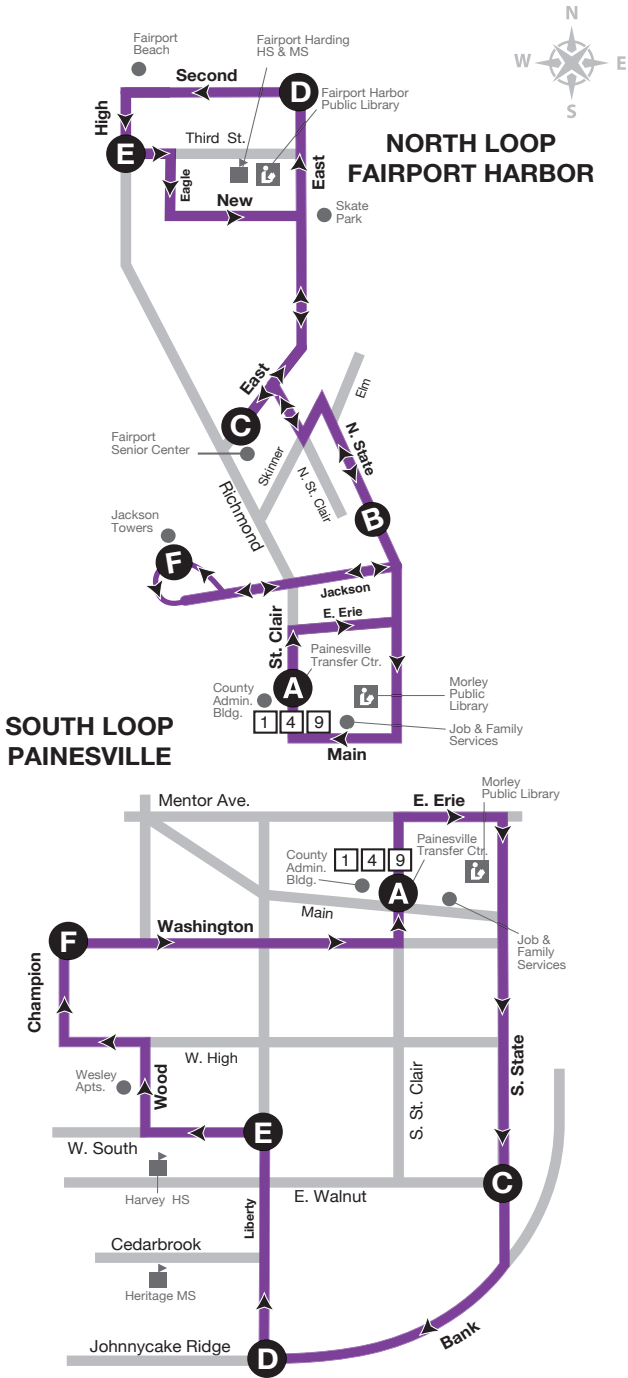

MAP LEGEND

-  Bus Stop
-  Libraries
-  RTA Transfer
-  Laketrans Transfer
-  Schools
-  Points of Interest
-  Weekday Route
- C** Denotes trips with connections to Cleveland Park-n-Ride Service

- Please board at designated Laketrans stops only.
- Bus stop signs are approximately every 1/4 mile along the route.
- Strollers must be folded aboard bus.

C - Denotes trips with connections to Cleveland Park-n-Ride Service.
Westbound trips enter Shoregate. Eastbound trips stay on Lakeshore Blvd.

MAP LEGEND

-  Bus Stop
-  Libraries
-  Points of Interest
-  Laketrans Transfer
-  Schools
-  Weekday Route
-  RTA Transfer

- Please board at designated Laketrans stops only.
- Bus stop signs are approximately every 1/4 mile along the route.
- Strollers must be folded aboard bus.

Effective May 22

4

WEEKDAYS

Painesville, Perry, Madison

Effective May 22

5

WEEKDAYS

Painesville, Fairport Harbor

Effective May 22

NORTH LOOP

Fairport Harbor Circulator

**BUS
DEPARTS
AT THESE
TIMES**
**PM TIMES
IN BOLD**