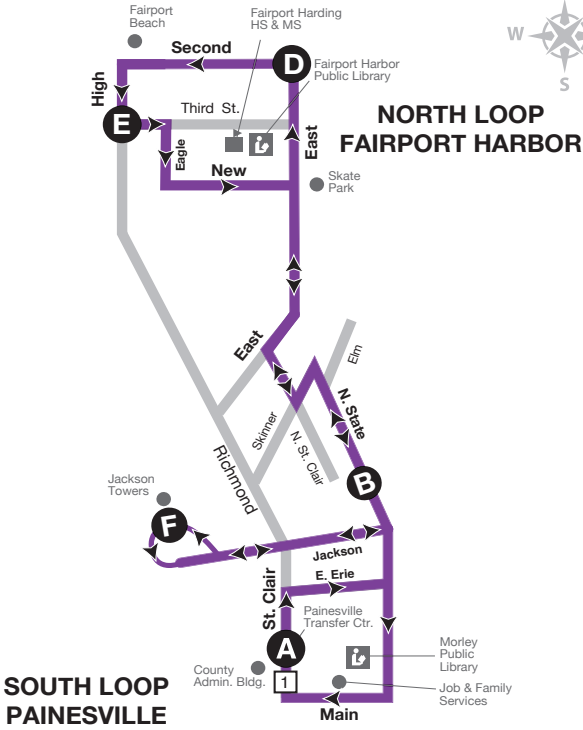

C - Denotes trips with connections to Cleveland Park-n-Ride Service.
Westbound trips enter Shoregate. Eastbound trips stay on Lakeshore Blvd.

MAP LEGEND

-  Bus Stop
-  Laketransfer
-  RTA Transfer
-  Libraries
-  Schools
-  Points of Interest
-  Weekday Route

MAP LEGEND

-  Bus Stop
-  Libraries
-  Points of Interest
-  Laketrans Transfer
-  Schools
-  Weekday Route
-  RTA Transfer

- Strollers must be folded aboard bus.
- Route 4 operates by flag stops. Riders can flag down the bus anywhere along the route.

Effective May 22

SATURDAY

Painesville, Fairport Harbor

Map not to scale

Effective May 22

NORTH LOOP

Fairport Harbor Circulator

**BUS
DEPARTS
AT THESE
TIMES**
**PM TIMES
IN BOLD**