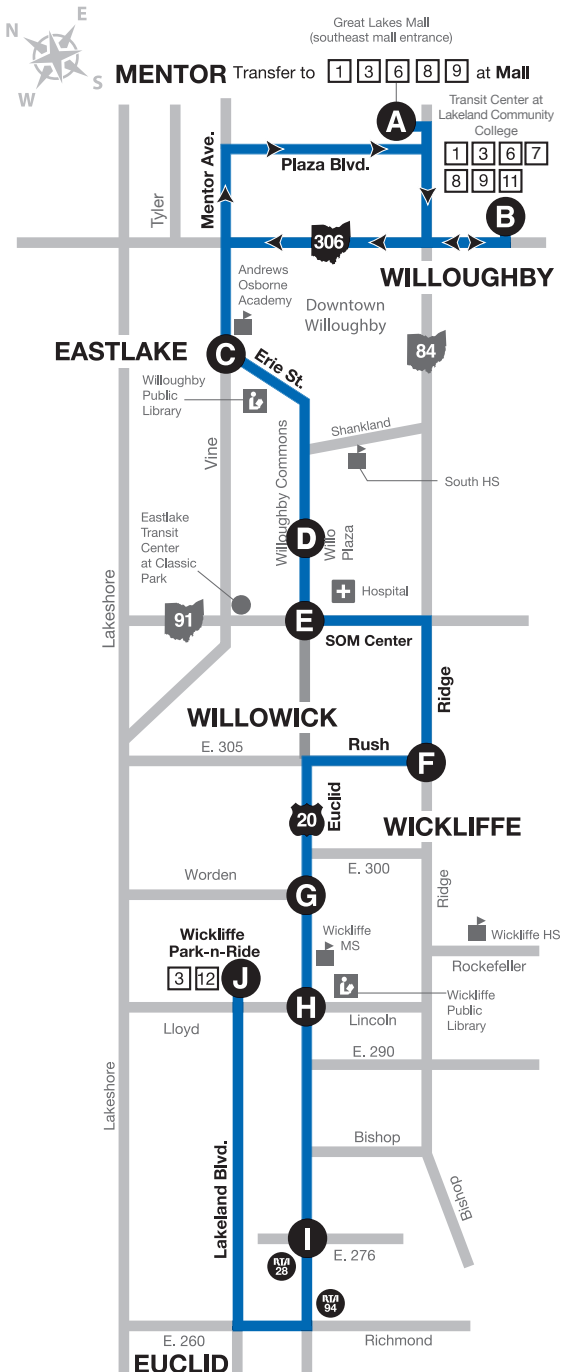

2

WEEKDAYS

Mentor, Willoughby, Wickliffe, Euclid

Map not to scale

Effective May 22