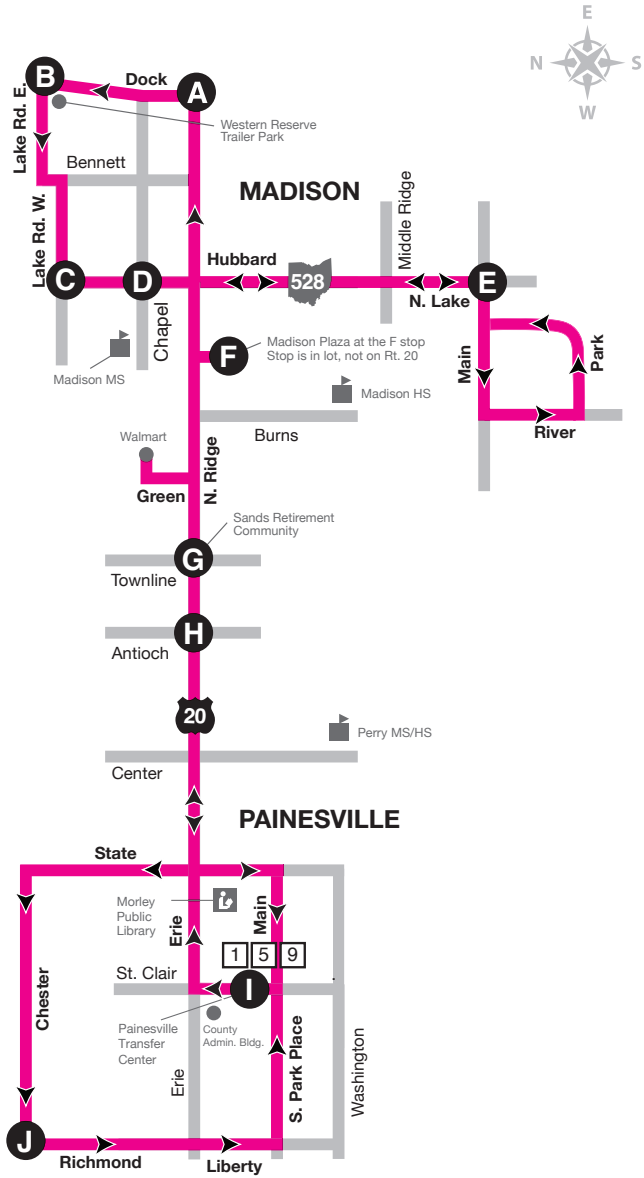

MAP LEGEND

-  Bus Stop
-  Libraries
-  Points of Interest
-  Laketran Transfer
-  Schools
-  Weekday Route
- C** Denotes trips with connections to Cleveland Park-n-Ride Service

- Please board at designated Laketran stops only.
- Bus stop signs are approximately every 1/4 mile along the route.
- Strollers must be folded aboard bus.

MAP LEGEND

-  Bus Stop
-  Libraries
-  RTA Transfer
-  Laketrans Transfer
-  Schools
-  Points of Interest
-  Weekday Route
- C** Denotes trips with connections to Cleveland Park-n-Ride Service

- Please board at designated Laketrans stops only.
- Bus stop signs are approximately every 1/4 mile along the route.
- Strollers must be folded aboard bus.

C - Denotes trips with connections to Cleveland Park-n-Ride Service.
Westbound trips enter Shoregate. Eastbound trips stay on Lakeshore Blvd.

MAP LEGEND

-  Bus Stop
-  Libraries
-  Points of Interest
-  Laketrans Transfer
-  Schools
-  Weekday Route
-  RTA Transfer

- Please board at designated Laketrans stops only.
- Bus stop signs are approximately every 1/4 mile along the route.
- Strollers must be folded aboard bus.

Effective May 22

4

WEEKDAYS

Painesville, Perry, Madison