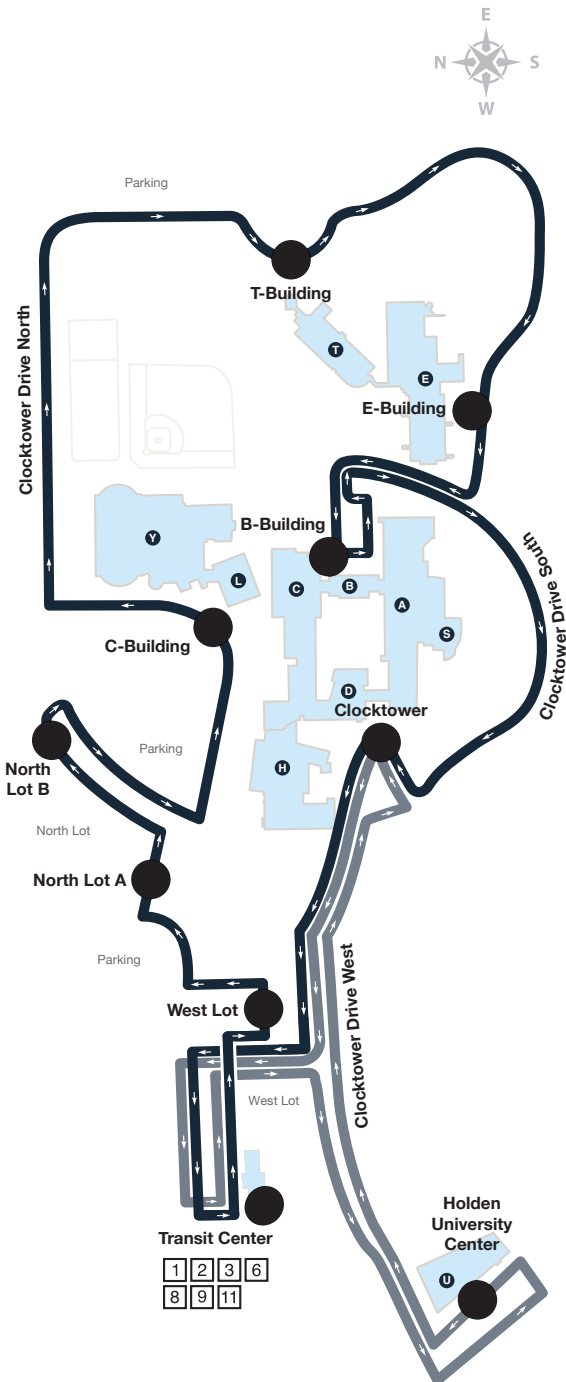

- Please board at designated Laketrans stops only.
- Bus stop signs are approximately every 1/4 mile along the route.
- Strollers must be folded aboard bus.

Effective May 22

4

WEEKDAYS

Painesville, Perry, Madison

C - Denotes trips with connections to Cleveland Park-n-Ride Service.
Westbound trips enter Shoregate. Eastbound trips stay on Lakeshore Blvd.

MAP LEGEND

-  Bus Stop
-  Laketransfer
-  RTA Transfer
-  Libraries
-  Schools
-  Points of Interest
-  Weekday Route

- Please board at designated Laketransfer stops only.
- Bus stop signs are approximately every 1/4 mile along the route.
- Strollers must be folded aboard bus.

Effective May 22

7

WEEKDAYS

Campus Loop at Lakeland Community College

Map not to scale

Effective May 22

CAMPUS LOOP

Please use the designated Campus Loop bus stops.

Location	Stop ID	Buildings
Clocktower	700	Buildings A, B, D, and S
Transit Center	701	
West Lot	703	
North Lot A	704	
North Lot B	705	
C-Building	706	Buildings C, H, L, and Y
T-Building	707	Building T
E-Building	708	Building E
B-Building	709	Building B