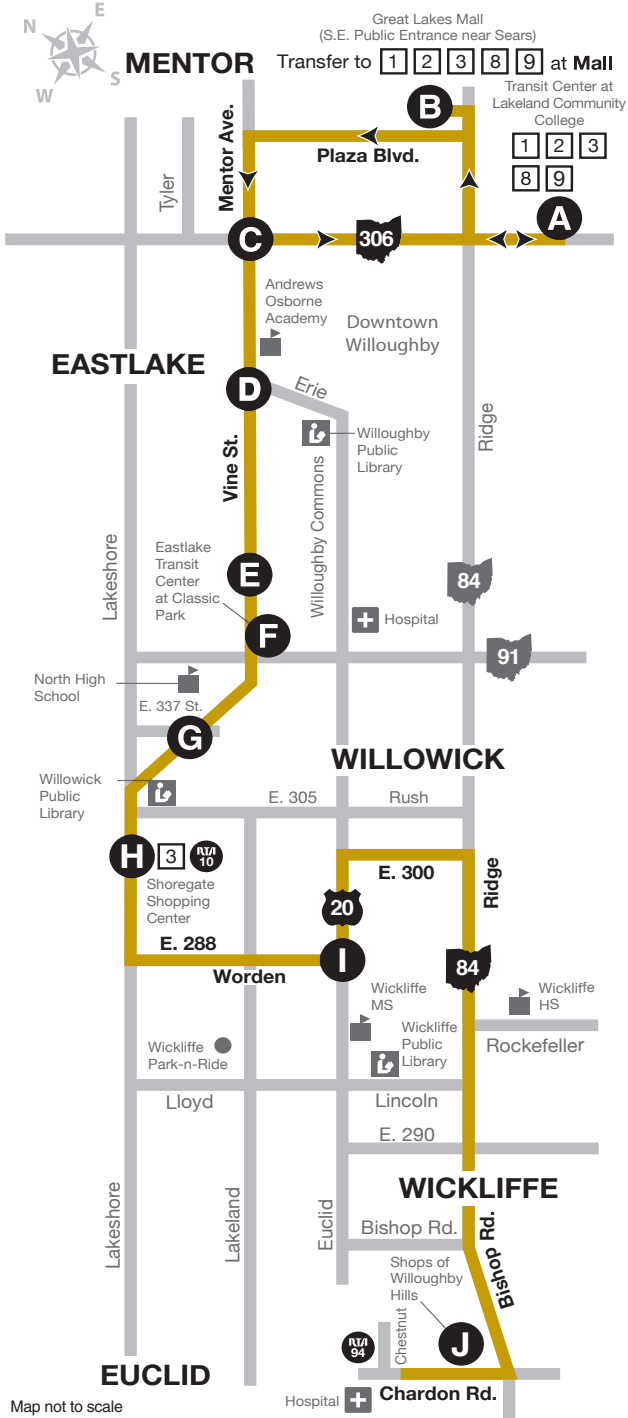

6S

SATURDAY

Mentor, Willoughby, Eastlake, Willowick, Wickliffe, Willoughby Hills

Effective May 22