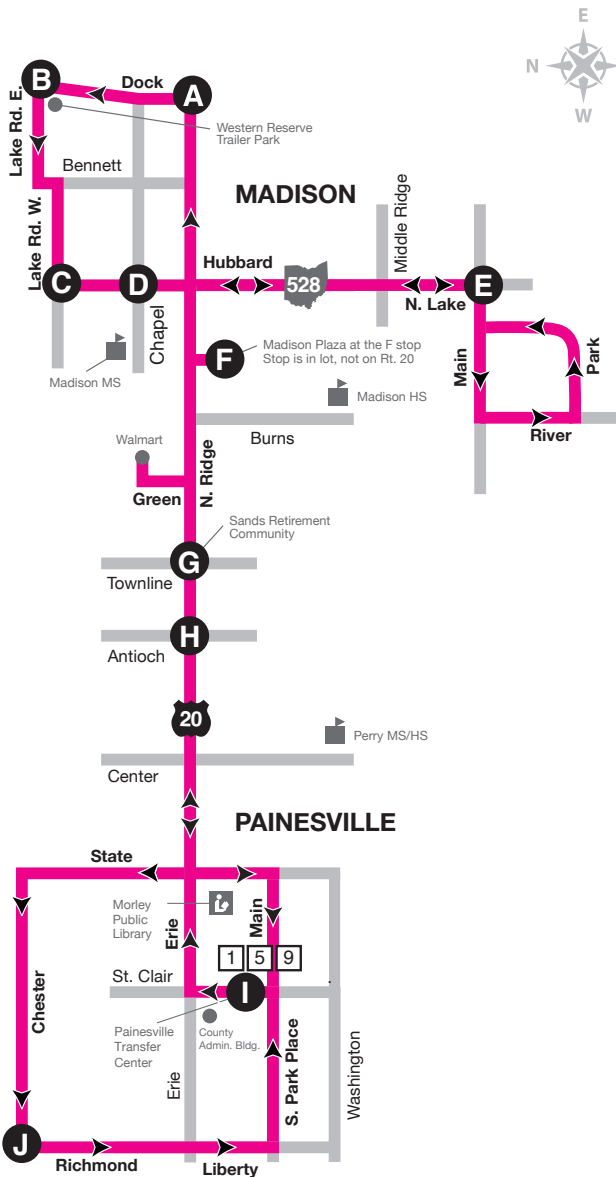

4S

SATURDAY

Painesville, Perry, Madison

WESTBOUND

Madison to Painesville

BUS DEPARTS AT THESE TIMES
PM TIMES IN BOLD

Dock & Lake (Depart)	Hubbard & Lake	Chapeldale Plaza	Main & Lake (Madison Village)	Madison Plaza	Sand's Sahara	N. Ridge & Antioch	Painesville Transfer Center
B	C	D	E	F	G	H	I
7:55	8:00	8:02	8:12	8:24	8:30	8:32	8:47
8:55	9:00	9:02	9:12	9:24	9:30	9:32	9:47
9:55	10:00	10:02	10:12	10:24	10:30	10:32	10:47
10:55	11:00	11:02	11:12	11:24	11:30	11:32	11:47
11:55	12:00	12:02	12:12	12:24	12:30	12:32	12:47
12:55	1:00	1:02	1:12	1:24	1:30	1:32	1:47
1:55	2:00	2:02	2:12	2:24	2:30	2:32	2:47
2:55	3:00	3:02	3:12	3:24	3:30	3:32	3:47
3:55	4:00	4:02	4:12	4:24	4:30	4:32	4:47
4:55	5:00	5:02	5:12	5:24	5:30	5:32	5:47
5:55	6:00	6:02	6:12	6:24	6:30	6:32	6:47

EASTBOUND

Painesville to Madison

BUS DEPARTS AT THESE TIMES
PM TIMES IN BOLD

Painesville Transfer Center	Chester & Richmond	Painesville Transfer Center	N. Ridge & Antioch	Sand's Sahara	Madison Plaza	Dock & N. Ridge	Dock & Lake (Arrive)
I	J	I	H	G	F	A	B
8:00	8:05	8:12	8:26	8:28	8:37	8:42	8:47
9:00	9:05	9:12	9:26	9:28	9:37	9:42	9:47
10:00	10:05	10:12	10:26	10:28	10:37	10:42	10:47
11:00	11:05	11:12	11:26	11:28	11:37	11:42	11:47
12:00	12:05	12:12	12:26	12:28	12:37	12:42	12:47
1:00	1:05	1:12	1:26	1:28	1:37	1:42	1:47
2:00	2:05	2:12	2:26	2:28	2:37	2:42	2:47
3:00	3:05	3:12	3:26	3:28	3:37	3:42	3:47
4:00	4:05	4:12	4:26	4:28	4:37	4:42	4:47
5:00	5:05	5:12	5:26	5:28	5:37	5:42	5:47
6:00	6:05	6:12	6:26	6:28	6:37	6:42	6:47

MAP LEGEND

- Bus Stop
- Libraries
- Points of Interest
- Laketrans Transfer
- Schools
- Weekday Route
- RTA Transfer

- Strollers must be folded aboard bus.
- Route 4 operates by flag stops. Riders can flag down the bus anywhere along the route.

Map not to scale