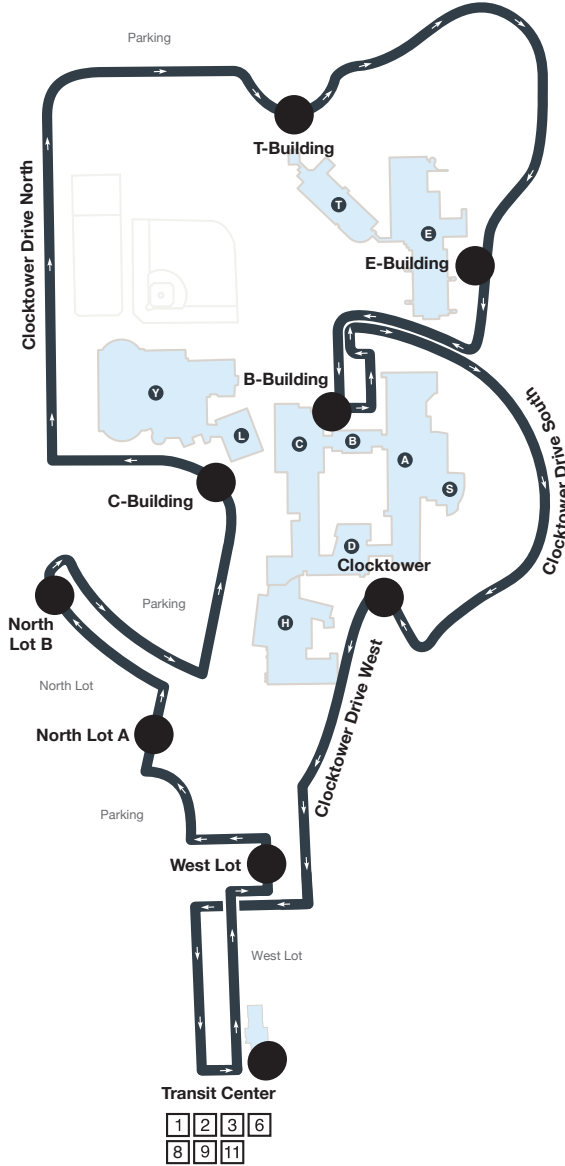

7

WEEKDAYS

Campus Loop at Lakeland Community College

CAMPUS LOOP

Location	Stop ID	Buildings
Clocktower	700	Buildings A, B, D, and S
Transit Center	701	
West Lot	703	
North Lot A	704	
North Lot B	705	
C-Building	706	Buildings C, H, L, and Y
T-Building	707	Building T
E-Building	708	Building E
B-Building	709	Building B

HOURS OF OPERATION

Monday - Thursday:

8:00 a.m. - 3:00 p.m.

Service every 10 minutes

MAP LEGEND

- Bus Stop
- Points of Interest
- Laketran Transfer
- Campus Loop

- Please board at designated Laketran stops only.
- Bus stop signs are approximately every 1/4 mile along the route.
- Strollers must be folded aboard bus.